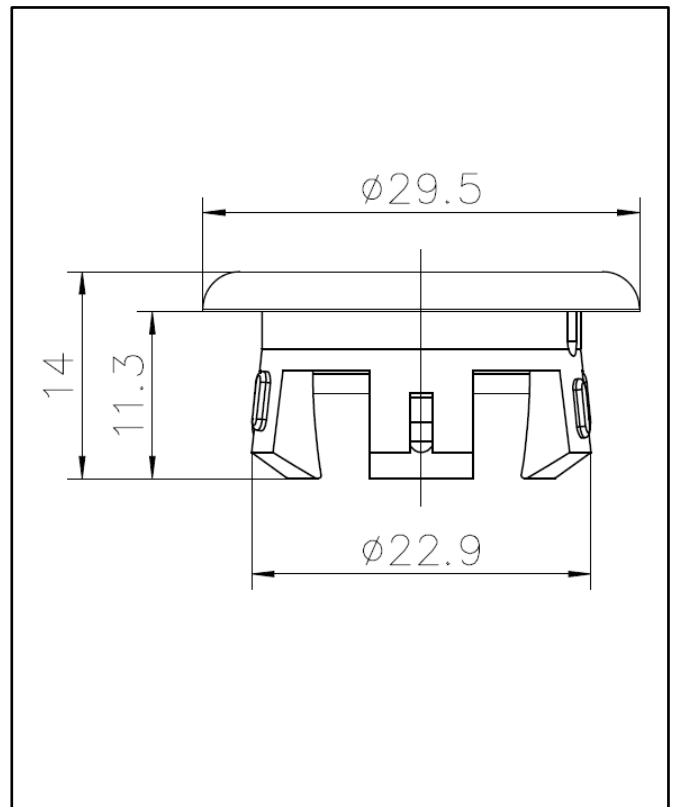

PRODUCT DATA SHEET

Round Overflow Insert

Product Code: OVERFLOWSQ-BN

SCUDO
BEAUTIFUL BATHROOMS

0330 124 7290

sales@scudo.co.uk www.scudo.co.uk

Scudo is the trading name of Harrison Bathrooms Ltd. Whilst we endeavour to ensure that the product information is accurate, we accept no liability for any information given. All images are for illustration purposes only. Product images and specification are subject to change. Measurements are in millimetres and are nominal.

Product Name	OVERFLOWSQ-BN
Product Description	Round Overflow Insert Brushed Nickel
Product Transportation	
Barcode	5060991200525
Country of origin	China
Commodity code	8481809000
Product Measurements	
Product Weight (KG)	0.015
Product Width (mm)	29.5
Product Length (mm)	29.5
Product Depth (mm)	14
Primary Packed Measurements	
Packaged Weight	0.03
Packed Length	31
Packed Width	31
Packed Height	16

General Information	
Construction Material	Stainless Steel
Installation type	Basin mounted
Colour / Finish	Brushed Nickel

Dimensions

(Measurements in mm)

LIFETIME GUARANTEE

We are confident in our products and we want our customer to be, we proudly give a lifetime guarantee on our taps and showers. Further details can be found on our website.