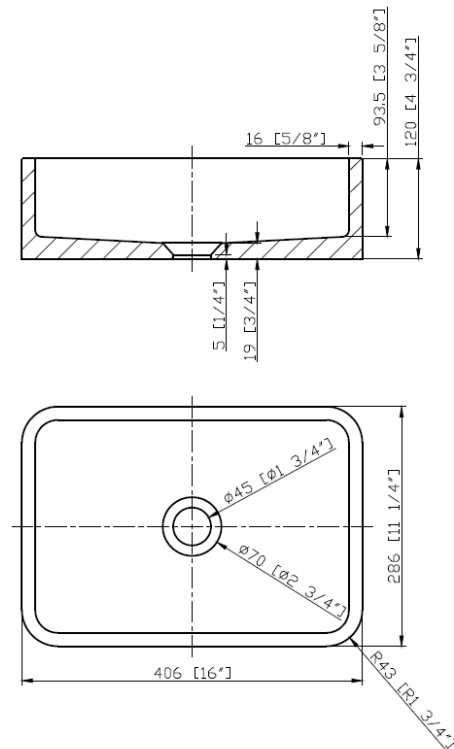

PRODUCT DATA SHEET

Rok Rectangle Basin

Product Code: ROK-REC-400X280-BLACK

SCUDO
BEAUTIFUL BATHROOMS

0330 124 7290

sales@scudo.co.uk www.scudo.co.uk

Scudo is the trading name of Harrison Bathrooms Ltd. Whilst we endeavour to ensure that the product information is accurate, we accept no liability for any information given. All images are for illustration purposes only. Product images and specification are subject to change. Measurements are in millimetres and are nominal.

Product Name	ROK-REC-400X280-BLACK
Product Description	Rok Rectangle Basin
Product Transportation	
Barcode	5060991259653
Country of origin	China
Commodity code	68100990000
Product Measurements	
Product Weight (KG)	11.5
Product Width (mm)	406
Product Height (mm)	120
Product Depth (mm)	286
Primary Packed Measurements	
Packaged Weight	12.5
Packed Length	150
Packed Width	320
Packed Height	450
General Information	
Construction Material	Polymarble
Installation type	Furniture mounted
Colour / Finish	Black