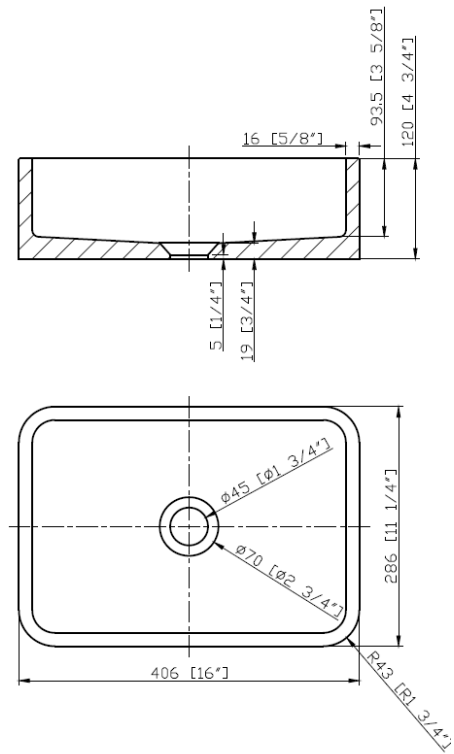

PRODUCT DATA SHEET

Rok Rectangle Basin

Product Code: ROK-REC-400X280-WTE

SCUDO
BEAUTIFUL BATHROOMS

0330 124 7290

sales@scudo.co.uk www.scudo.co.uk

Scudo is the trading name of Harrison Bathrooms Ltd. Whilst we endeavour to ensure that the product information is accurate, we accept no liability for any information given. All images are for illustration purposes only. Product images and specification are subject to change. Measurements are in millimetres and are nominal.

Product Name	ROK-REC-400X280-WTE
Product Description	Rok Rectangle Basin
Product Transportation	
Barcode	5060991259646
Country of origin	China
Commodity code	68100990000
Product Measurements	
Product Weight (KG)	11.5
Product Width (mm)	406
Product Height (mm)	120
Product Depth (mm)	286
Primary Packed Measurements	
Packaged Weight	12.5
Packed Length	150
Packed Width	320
Packed Height	450
General Information	
Construction Material	Polymarble
Installation type	Furniture mounted
Colour / Finish	White