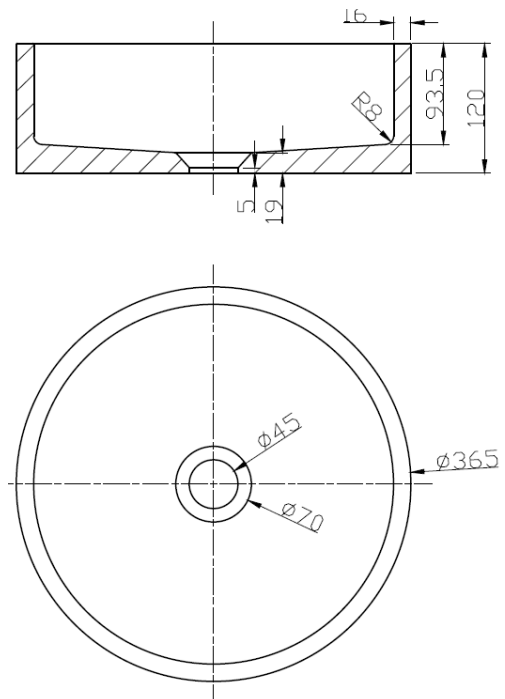

## Rok Round Basin

Product Code: ROK-ROUND-365-BLACK

**SCUDO**  
BEAUTIFUL BATHROOMS

0330 124 7290

[sales@scudo.co.uk](mailto:sales@scudo.co.uk) [www.scudo.co.uk](http://www.scudo.co.uk)

Scudo is the trading name of Harrison Bathrooms Ltd. Whilst we endeavour to ensure that the product information is accurate, we accept no liability for any information given. All images are for illustration purposes only. Product images and specification are subject to change. Measurements are in millimetres and are nominal.

Product Name	ROK-ROUND-365-BLACK
Product Description	Rok Round Basin
Product Transportation	
Barcode	5060991259639
Country of origin	China
Commodity code	68100990000
Product Measurements	
Product Weight (KG)	10.5
Product Width (mm)	365
Product Height (mm)	120
Product Depth (mm)	364
Primary Packed Measurements	
Packaged Weight	11.5
Packed Length	400
Packed Width	400
Packed Height	150
General Information	
Construction Material	Polymarble
Installation type	Furniture mounted
Colour / Finish	Black

### Dimensions

(Measurements in mm)