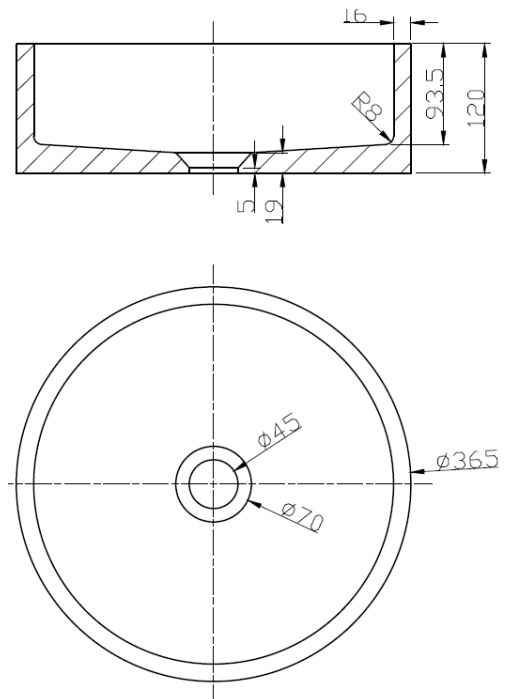

## Rok Round Basin

Product Code: ROK-ROUND-365-WTE

**SCUDO**  
BEAUTIFUL BATHROOMS

0330 124 7290

[sales@scudo.co.uk](mailto:sales@scudo.co.uk) [www.scudo.co.uk](http://www.scudo.co.uk)

Scudo is the trading name of Harrison Bathrooms Ltd. Whilst we endeavour to ensure that the product information is accurate, we accept no liability for any information given. All images are for illustration purposes only. Product images and specification are subject to change. Measurements are in millimetres and are nominal.

Product Name	ROK-ROUND-365-WTE
Product Description	Rok Round Basin
Product Transportation	
Barcode	5060991259622
Country of origin	China
Commodity code	68100990000
Product Measurements	
Product Weight (KG)	10.5
Product Width (mm)	365
Product Height (mm)	120
Product Depth (mm)	364
Primary Packed Measurements	
Packaged Weight	11.5
Packed Length	400
Packed Width	400
Packed Height	150

### Dimensions

(Measurements in mm)