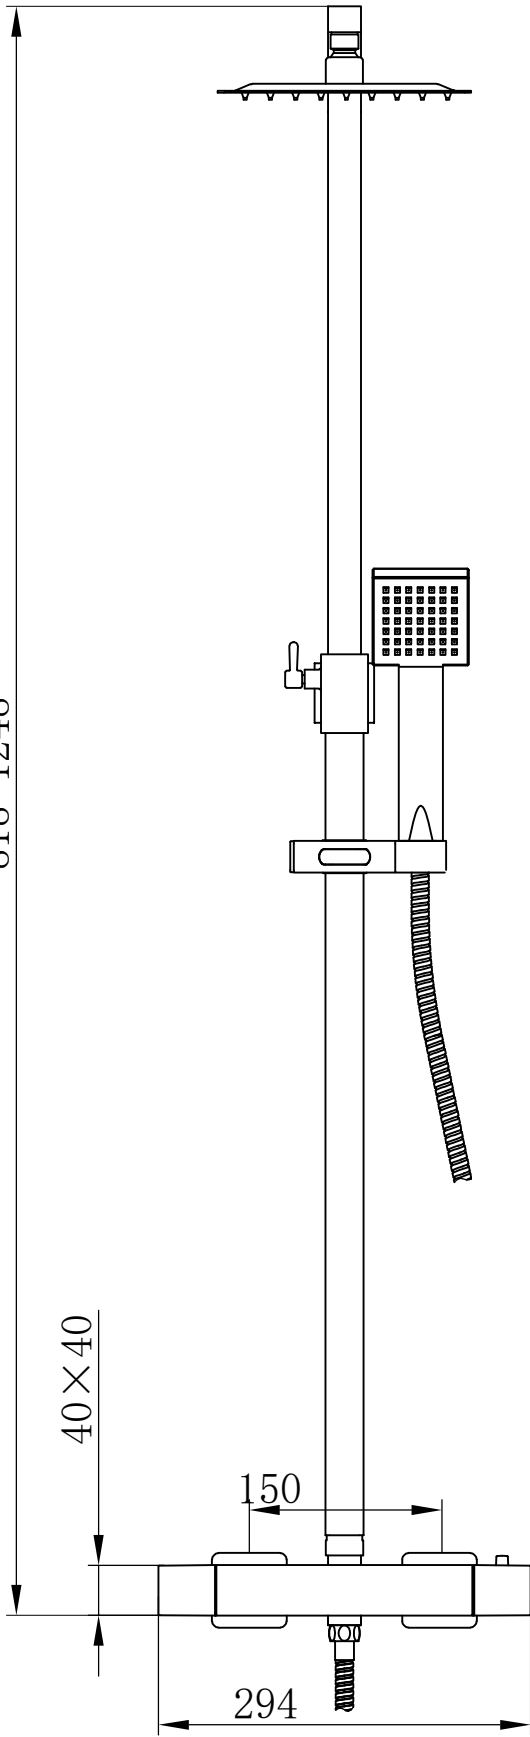

818-1248

	SCUDO
Code NO:	RR-SQUARE-CHROME RR-SQUARE-BRASS RR-SQUARE-BLACK
Drawing Date	2025. 3. 11