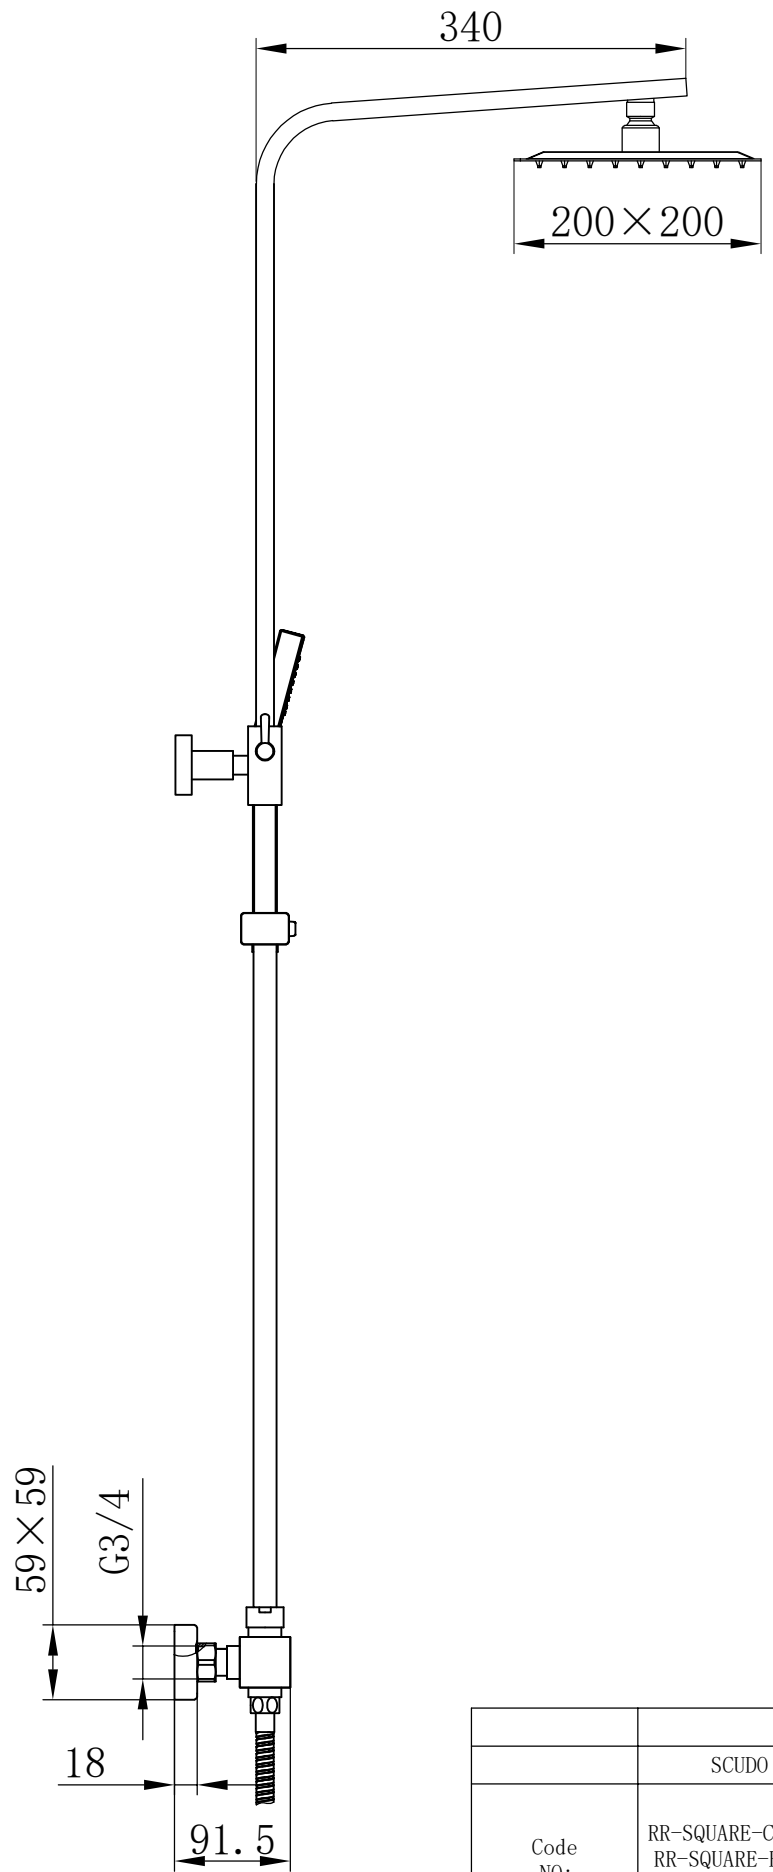

818-1248

	SCUDO
Code NO:	RR-SQUARE-CHROME RR-SQUARE-BRASS RR-SQUARE-BLACK
Drawing Date	2025. 3. 11