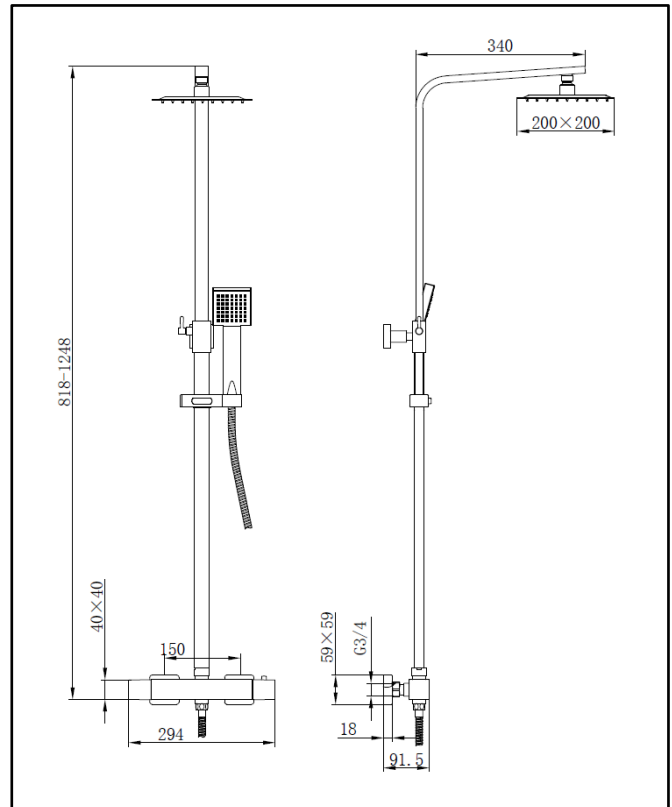

PRODUCT DATA SHEET

Elliot Chrome Square Rigid Riser Shower Inc. Easykit

Product Code:RR-SQUARE-CHROME

SCUDO
BEAUTIFUL BATHROOMS

0330 124 7290

sales@scudo.co.uk www.scudo.co.uk

Scudo is the trading name of Harrison Bathrooms Ltd. Whilst we endeavor to ensure that the product information is accurate, we accept no liability for any information given. All images are for illustration purposes only. Product images and specification are subject to change. Measurements are in millimeters and are nominal.

Product Name	RR-SQUARE-CHROME
Product Description	Elliot Chrome Square Rigid Riser Shower Inc. Easykit
Product Transportation	
Barcode	5060991259530
Country of origin	China
Commodity code	7324900090
Product Measurements	
Product Weight (KG)	3.4
Product Width (mm)	294
Product Height (mm)	818 - 1248
Product Depth (mm)	340
Primary Packed Measurements	
Packaged Weight	5
Packed Length	500
Packed Width	370
Packed Height	860

General Information	
Construction Material	Brass / Plastic / Stainless Steel
Installation type	Wall Mounted
Colour / Finish	Chrome
Tap / Shower Attributes	
WRAS Approved	No
TMV Approved	No
Minimum Operating Pressure (bar)	0.5
Maximum Operating Pressure (bar)	5
Flexible Tails Included	No
Number of tap holes required	N/A
Handle Type	Square
Swivel Spout	N/A
Inlet Connection	3/4 BSP
Outlet Connection	1/2 BSP handset
Tap Hole Diameter (mm)	N/A
Tap Type description	Exposed Bar Valve
Includes Waste	No
Valve / Cartridge Type	Thermostatic & Quarter Turn Cartridge
Flow Rates	
0.2bar (l/min)	3
0.5bar (l/min)	8.4
1bar (l/min)	12.8
2bar (l/min)	18.1
3bar (l/min)	22.2