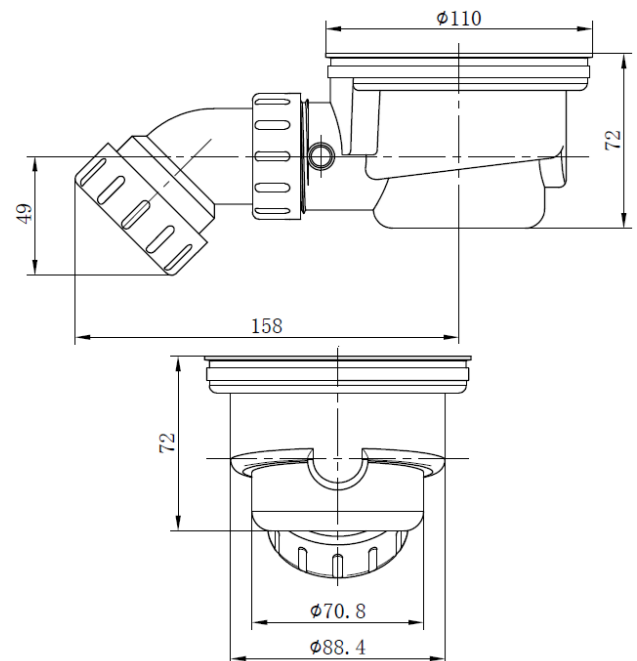

## Shower Tray Waste Brushed Nickel

Product Code: S0064

**SCUDO**  
BEAUTIFUL BATHROOMS

0330 124 7290

sales@scudo.co.uk - www.scudo.co.uk

Scudo is the trading name of Harrison Bathrooms Ltd. Whilst we endeavour to ensure that the product information is accurate we accept no liability for any information given. All images are for illustration purposes only. Product images and specification are subject to change. Measurements are in millimetres and are nominal.

Product Name	S0064
Product Description	Shower Tray Waste Brushed Nickel
<b>Product Transportation</b>	
Barcode	5060991200556
Country of origin	China
Commodity code	3922100000
<b>Product Measurements</b>	
Product Weight (KG)	0.350
Product Width (mm)	115
Product Height (mm)	96
Product Length (mm)	85
<b>Primary Packed Measurements</b>	
Packaged Weight	0.4
Packed Length	120
Packed Width	120
Packed Height	120

<b>General Information</b>	
Construction Material	ABS / Stainless Steel
Installation type	Shower Tray Waste
Colour / Finish	Brushed Nickel
<b>Waste Attributes</b>	
Type	Shower Waste
Slotted or Unslotted	Un-Slotted
Connection	Top Fix Threaded Nut
Function	Free Flowing
Length of Overflow Hose (mm)	N/a
<b>Trap Attributes</b>	
Inner Pipe Length (mm)	N/a
Outer Pipe Length (mm)	N/a
Connection type	N/a

**Dimensions**  
(Measurements in mm)