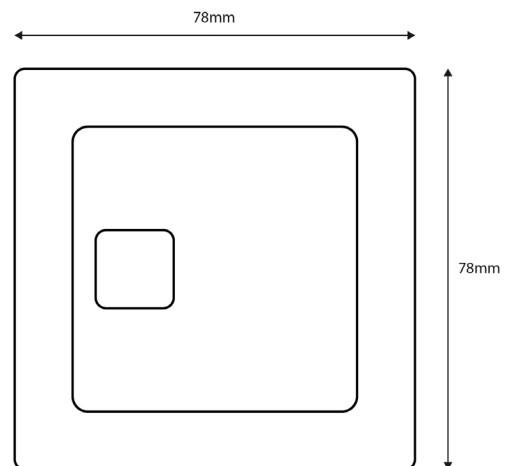

PRODUCT DATA SHEET

Square Cistern Button Brass

Product Code: SQUARE-CISTERN-BLACK

SCUDO
BEAUTIFUL BATHROOMS

0330 124 7290

sales@scudo.co.uk - www.scudo.co.uk

Scudo is the trading name of Harrison Bathrooms Ltd. Whilst we endeavour to ensure that the product information is accurate we accept no liability for any information given. All images are for illustration purposes only. Product images and specification are subject to change. Measurement are in millimetres and are nominal.

Product Name	SQUARE-CISTERN-BRASS
Product Description	Brass Button for CISTERN002 & CISTERN003
Product Transportation	
Barcode	5060766126043
Country of origin	0
Commodity code	3922900000
Product Measurements	
Product Weight (KG)	0.12
Product Width (mm)	78
Product Height (mm)	78
Product Depth (mm)	0
Product Length (mm)	76
Primary Packed Measurements	
Packaged Weight	0.153
Packed Length	92
Packed Width	92
Packed Height	98
Packaging Weights	
Card (kg)	0
Paper (kg)	0
Wood (kg)	0
Plastic (kg)	0
Compliance DOP	N/a

General Information	
Construction Material	ABS
Installation type	Furniture Mounted
Colour / Finish	Brushed Brass

Dimensions
(measurements in mm)

LIFETIME GUARANTEE

We are confident in our products and we want our customer to be, we proudly give a lifetime guarantee on our taps and showers, further details can be found on our website