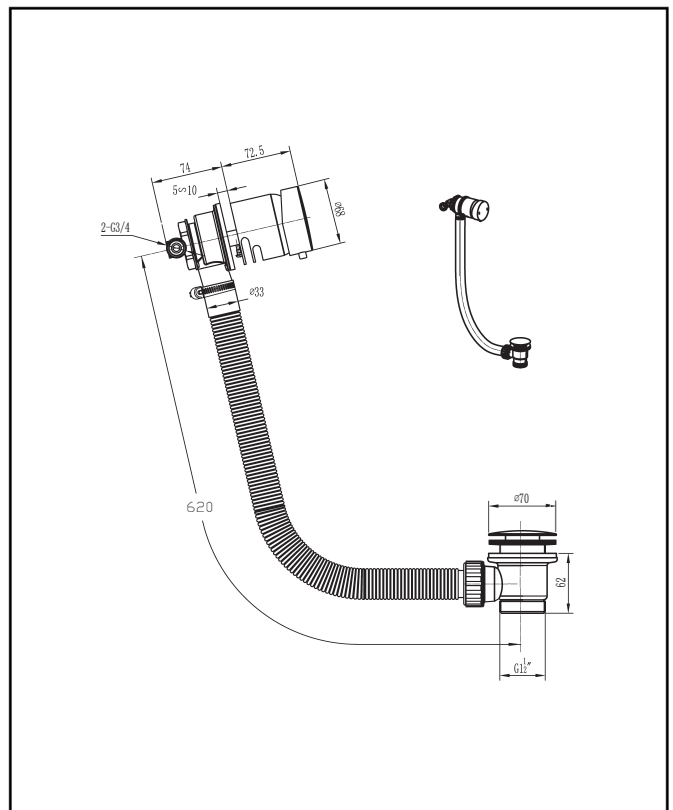

General Information	
Construction Material	Brass, Stainless Steel, Plastic
Installation type	Bath Mounted
Colour / Finish	Brushed Nickel
Tap / Shower Attributes	
WRAS Approved	No
TMV Approved	No
Minimum Operating Pressure (bar)	0.5
Maximum Operating Pressure (bar)	5
Flexible Tails Included	No
Number of tap holes required	N/a
Handle Type	Lever
Swivel Spout	N/a
Inlet Connection	3/4
Outlet Connection	N/a
Tap Hole Diameter (mm)	N/a
Tap Type description	Manual Mixer
Includes Waste	Yes
Valve / Cartridge Type	40mm Cartridge
Cartridge Spare code	N/a
Flow Rates	
0.2bar (l/min)	3.2
0.5bar (l/min)	7
1bar (l/min)	12
2bar (l/min)	17.7
3bar (l/min)	21.3

SCUDO
BEAUTIFUL BATHROOMS

0330 124 7290

sales@scudo.co.uk - www.scudo.co.uk

Scudo is the trading name of Harrison Bathrooms Ltd. Whilst we endeavour to ensure that the product information is accurate we accept no liability for any information given. All images are for illustration purposes only. Product images and specification are subject to change. Measurements are in millimetres and are nominal.

Dimensions
(Measurements in mm)

LIFETIME GUARANTEE

We are confident in our products and we want our customer to be, we proudly give a lifetime guarantee on our taps and showers, further details can be found on our website.