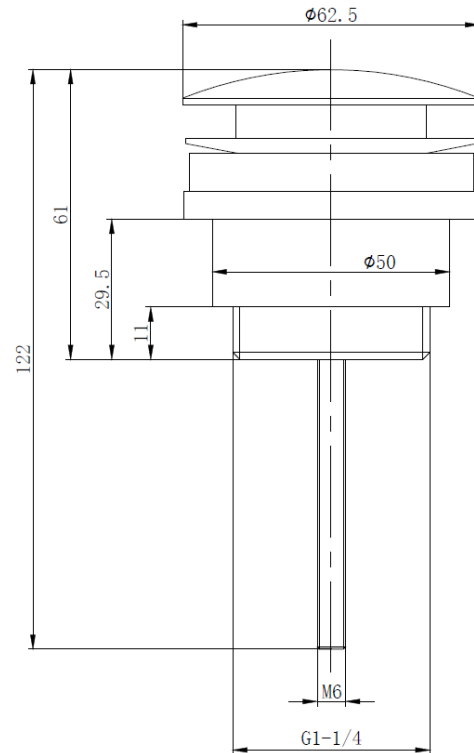

PRODUCT DATA SHEET

Universal Basin Waste Brushed Nickel

Product Code: WASTE114BN

SCUDO
BEAUTIFUL BATHROOMS

0330 124 7290

sales@scudo.co.uk - www.scudo.co.uk

Scudo is the trading name of Harrison Bathrooms Ltd. Whilst we endeavour to ensure that the product information is accurate we accept no liability for any information given. All images are for illustration purposes only. Product images and specification are subject to change. Measurement are in millimetres and are nominal.

Product Name	WASTE114BN
Product Description	Universal Basin Waste Brushed Nickel
Product Transportation	
Barcode	5060991200426
Country of origin	China
Commodity code	8481804090
Product Measurements	
Product Weight (KG)	0.301
Product Width (mm)	62.5
Product Height (mm)	122
Product Depth (mm)	61
Product Length (mm)	
Primary Packed Measurements	
Packaged Weight	0.4
Packed Length	140
Packed Width	70
Packed Height	70
Packaging Weights	
Card (kg)	0.01
Paper (kg)	0.6
Wood (kg)	N/a
Plastic (kg)	0.0005
Compliance DOP	N/a

General Information	
Construction Material	Stainless Steel 304 alloy / Zinc plated steel
Installation type	Basin Trap
Colour / Finish	Brushed Nickel
Waste Attributes	
Type	Universal
Slotted or Unslotted	Both
Connection	1" 1/4
Function	Basin Waste
Length of Overflow Hose (mm)	N/a
Trap Attributes	
Inner Pipe Length (mm)	N/a
Outer Pipe Length (mm)	N/a
Connection type	N/a