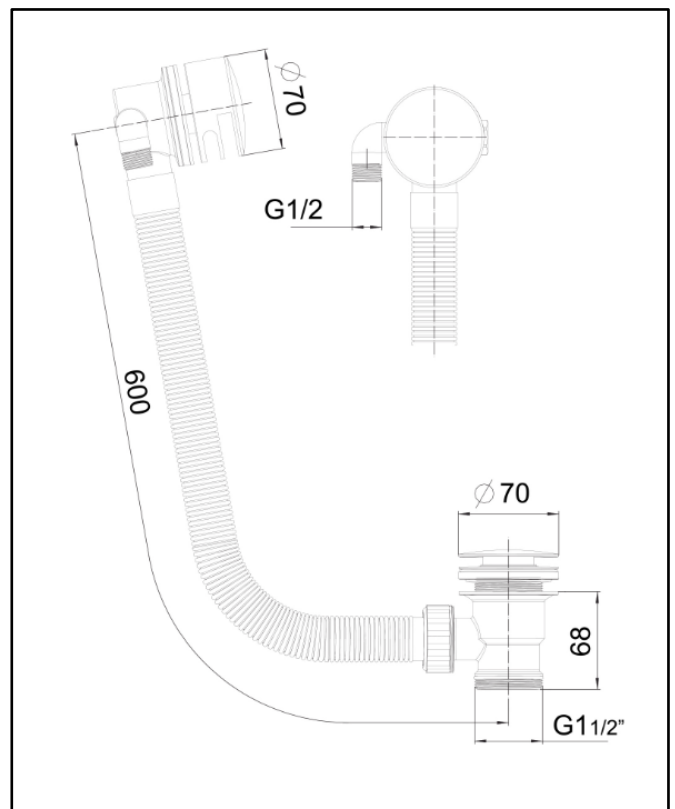

## Round Bath Filler and Overflow

Product Code:WASTE117BN

**SCUDO**  
BEAUTIFUL BATHROOMS

0330 124 7290

sales@scudo.co.uk [www.scudo.co.uk](http://www.scudo.co.uk)

Scudo is the trading name of Harrison Bathrooms Ltd. Whilst we endeavor to ensure that the product information is accurate, we accept no liability for any information given. All images are for illustration purposes only. Product images and specification are subject to change. Measurements are in millimeters and are nominal.

Product Name	WASTE117BN
Product Description	Round Bath Filler and Overflow
<b>Product Transportation</b>	
Barcode	5060991200877
Country of origin	China
Commodity code	8481804090
<b>Product Measurements</b>	
Product Weight (KG)	2.64
Product Width (mm)	See Line Drawing
Product Height (mm)	See Line Drawing
Product Depth (mm)	See Line Drawing
<b>Primary Packed Measurements</b>	
Packaged Weight	2.64
Packed Length	100
Packed Width	200
Packed Height	325

<b>General Information</b>	
Construction Material	Brass, Stainless Steel, Plastic
Installation type	Bath Mounted
Colour / Finish	Brushed Nickel
<b>Tap / Shower Attributes</b>	
WRAS Approved	Yes
TMV Approved	No
Minimum Operating Pressure (bar)	0.5
Maximum Operating Pressure (bar)	5
Inlet Connection	1/2 BSP
Includes Waste	Yes
<b>Flow Rates</b>	
0.2bar (l/min)	3.2
0.5bar (l/min)	7
1bar (l/min)	12
2bar (l/min)	17.7
3bar (l/min)	21.3

### Dimensions

(Measurements in mm)