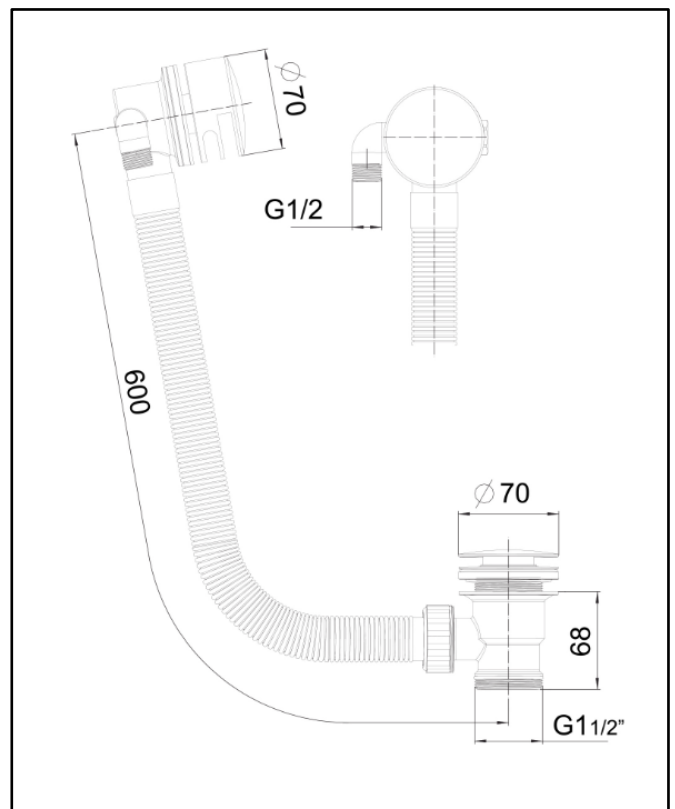

## Round Bath Filler and Overflow

Product Code:WASTE118BB

**SCUDO**  
BEAUTIFUL BATHROOMS

0330 124 7290

sales@scudo.co.uk [www.scudo.co.uk](http://www.scudo.co.uk)

Scudo is the trading name of Harrison Bathrooms Ltd. Whilst we endeavor to ensure that the product information is accurate, we accept no liability for any information given. All images are for illustration purposes only. Product images and specification are subject to change. Measurements are in millimeters and are nominal.

Product Name	WASTE118BB
Product Description	Round Bath Filler and Overflow
<b>Product Transportation</b>	
Barcode	5060991200884
Country of origin	China
Commodity code	8481804090
<b>Product Measurements</b>	
Product Weight (KG)	2.64
Product Width (mm)	See Line Drawing
Product Height (mm)	See Line Drawing
Product Depth (mm)	See Line Drawing
<b>Primary Packed Measurements</b>	
Packaged Weight	2.64
Packed Length	100
Packed Width	200
Packed Height	325

<b>General Information</b>	
Construction Material	Brass, Stainless Steel, Plastic
Installation type	Bath Mounted
Colour / Finish	Brushed Bronze
<b>Tap / Shower Attributes</b>	
WRAS Approved	Yes
TMV Approved	No
Minimum Operating Pressure (bar)	0.5
Maximum Operating Pressure (bar)	5
Inlet Connection	1/2 BSP
Includes Waste	Yes
<b>Flow Rates</b>	
0.2bar (l/min)	3.2
0.5bar (l/min)	7
1bar (l/min)	12
2bar (l/min)	17.7
3bar (l/min)	21.3

### Dimensions

(Measurements in mm)