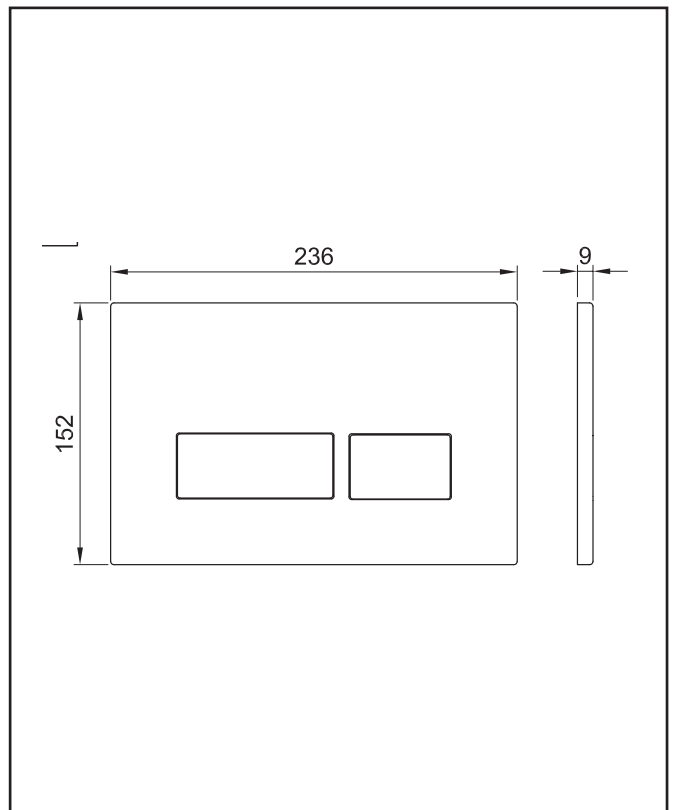

PRODUCT DATA SHEET

Square Button Brushed Nickel

Product Code: WC-BUTTON11

SCUDO
BEAUTIFUL BATHROOMS

0330 124 7290

sales@scudo.co.uk - www.scudo.co.uk

Scudo is the trading name of Harrison Bathrooms Ltd. Whilst we endeavour to ensure that the product information is accurate we accept no liability for any information given. All images are for illustration purposes only. Product images and specification are subject to change. Measurement are in millimetres and are nominal.

Product Name	WC-BUTTON11
Product Description	Square Button Brushed Nickel
Product Transportation	
Barcode	5060991200648
Country of origin	China
Commodity code	3922200000
Product Measurements	
Product Weight (KG)	0.397
Product Width (mm)	236
Product Height (mm)	152
Product Depth (mm)	9
Primary Packed Measurements	
Packaged Weight	0.492
Packed Length	250
Packed Width	168
Packed Height	100
Packaging Weights	
Card (kg)	0.095
Paper (g)	0
Wood (kg)	0
Plastic (kg)	0.006

General Information	
Construction Material	ABS
Installation type	WC-Frame
Colour / Finish	Brushed Nickel

Dimensions
(measurements in mm)

LIFETIME GUARANTEE

We are confident in our products and we want our customer to be, we proudly give a lifetime guarantee on our taps and showers, further details can be found on our website