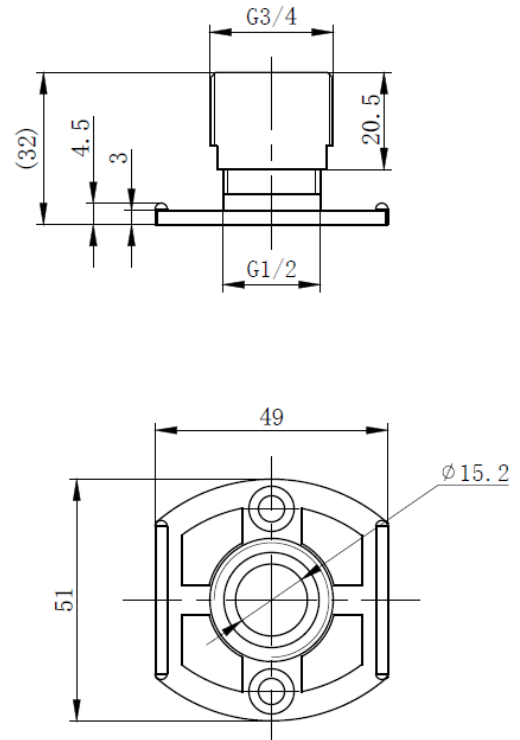

PRODUCT DATA SHEET

Fast Fix Brackets

Product Code: EASYKIT001S

0330 124 7290

sales@scudo.co.uk - www.scudo.co.uk

Scudo is the trading name of Harrison Bathrooms Ltd. Whilst we endeavour to ensure that the product information is accurate we accept no liability for any information given. All images are for illustration purposes only. Product images and specification are subject to change. Measurement are in millimetres and are nominal.

Product Name	EASYKIT001S
Product Description	Fast Fix Brackets
Product Transportation	
Barcode	5060991203083
Country of origin	CH
Commodity code	7412200000
Product Measurements	
Product Weight (KG)	0.171
Product Width (mm)	51
Product Height (mm)	49
Product Depth (mm)	32
Product Length (mm)	0
Primary Packed Measurements	
Packaged Weight	0.191
Packed Length	7
Packed Width	7
Packed Height	7
Packaging Weights	
Card (kg)	0.019
Paper (kg)	0
Wood (kg)	0
Plastic (kg)	0.05
Compliance DOP	N/a

General Information	
Construction Material	Stainless steel
Installation type	Wall Mounted
Colour / Finish	Stainless Steel
Tap / Shower Attributes	
WRAS Approved	No
TMV Approved	N/a
Minimum Operating Pressure (bar)	0.2
Maximum Operating Pressure (bar)	5
Flexible Tails Included	N/a
Number of tap holes required	N/a
Handle Type	N/a
Swivel Spout	N/a
Inlet Connection	1/2 BSP
Outlet Connection	3/4 BSP
Tap Hole Diameter (mm)	N/a
Tap Type description	N/a
Includes Waste	N/a
Valve / Cartridge Type	N/a
Cartridge Spare code	N/a
Flow Rates	
0.2bar (l/min)	N/a
0.5bar (l/min)	N/a
1bar (l/min)	N/a
2bar (l/min)	N/a
3bar (l/min)	N/a