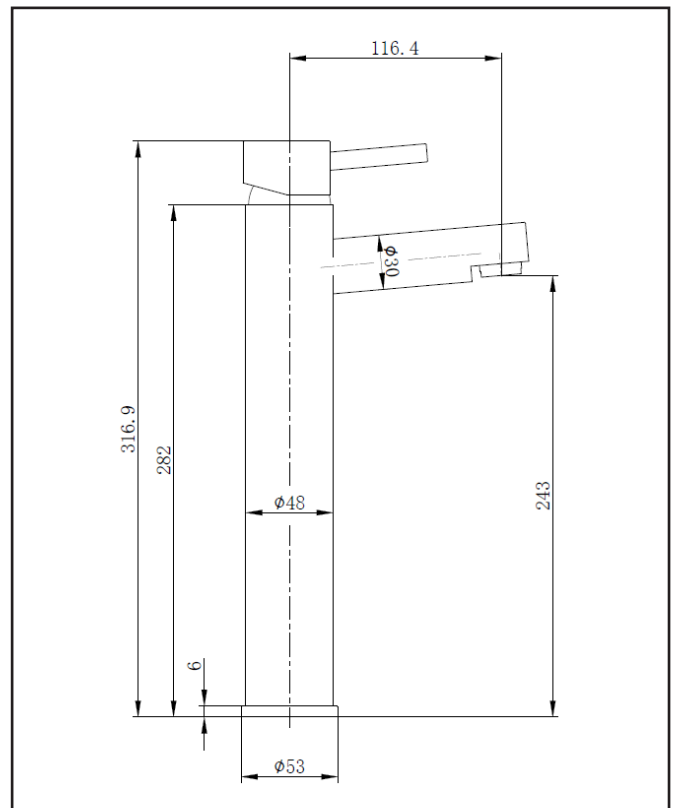

PRODUCT DATA SHEET

Premier Tall Basin Mixer – No waste

Product Code: TAP104S

SCUDO
BEAUTIFUL BATHROOMS

0330 124 7290

sales@scudo.co.uk - www.scudo.co.uk

Scudo is the trading name of Harrison Bathrooms Ltd. Whilst we endeavour to ensure that the product information is accurate we accept no liability for any information given. All images are for illustration purposes only. Product images and specification are subject to change. Measurement are in millimetres and are nominal.

Product Name	TAP104S
Product Description	Tall Basin Mixer - No waste
Product Transportation	
Barcode	5060991202512
Country of origin	China
Commodity code	8481801190
Product Measurements	
Product Weight (KG)	1.654
Product Width (mm)	48
Product Height (mm)	316.9
Product Depth (mm)	0
Product Length (mm)	0
Primary Packed Measurements	
Packaged Weight	1.887
Packed Length	340
Packed Width	205
Packed Height	70
Packaging Weights	
Card (kg)	0.212
Paper (kg)	8
Wood (kg)	n/a
Plastic (kg)	0.022
Compliance DOP	

General Information	
Construction Material	Stainless Steel
Installation type	Tall Mono Mixer
Colour / Finish	Chrome
Tap / Shower Attributes	
WRAS Approved	No
TMV Approved	No
Minimum Operating Pressure (bar)	0.2
Maximum Operating Pressure (bar)	5
Flexible Tails Included	Yes
Number of tap holes required	1
Handle Type	Lever
Swivel Spout	No
Inlet Connection	1/2" M10
Outlet Connection	N/a
Tap Hole Diameter (mm)	32
Tap Type description	Mono Mixer
Includes Waste	No
Valve / Cartridge Type	1/4 turn ceramic disc
Cartridge Spare code	
Flow Rates	
0.2bar (l/min)	3.3
0.5bar (l/min)	6.5
1bar (l/min)	9
2bar (l/min)	12.4
3bar (l/min)	15.2