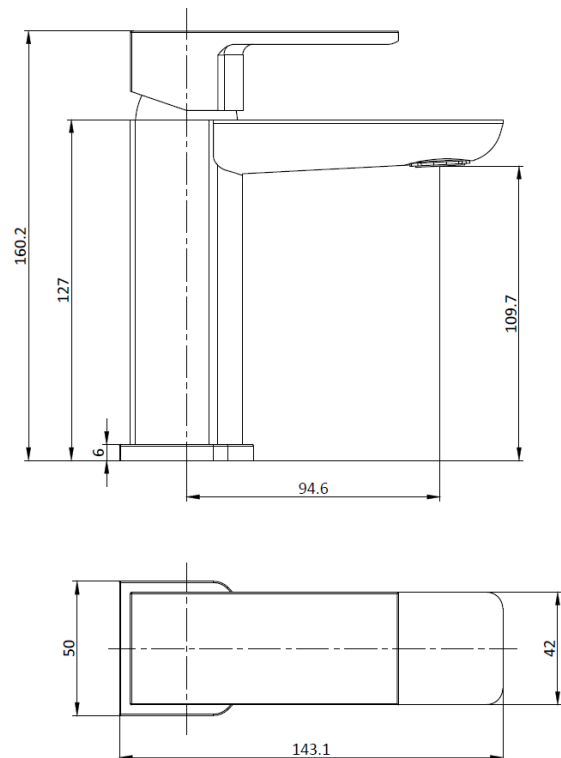

Product Measurements

Product Weight:	1.42kg
Product Width:	50mm
Product Height:	160.2mm
Product Depth:	N/A
Product Length:	143.1mm

Product Transportation

Barcode:	5060991202659
Country of Origin:	China
Comodity Code:	8481801190

Primary Packed Measurements

Packaged Weight:	1.77kg
Packaged Length:	255mm
Packaged Width:	170mm
Packaged Height:	80mm

Packaging Weight

Card:	0.07kg
Paper:	0kg
Wood:	0kg
Plastic:	0.002kg

General Information

Construction Material:	Stainless Steel
Installation Type:	Mono Mixer
Colour / Finish:	Matt Black

Tap/Shower Attributes

Minimum Pressure:	0.2 bar
Maximum Pressure:	5 bar
Flexible Tails Included:	Yes
Tap Hole Required:	1
Handle Type:	Lever
Swivel Spout:	No
Inlet Connection:	1/2" M10
Outlet Connection:	N/A
Tap Hole Diameter:	35mm
Tap Type Description:	Mono Mixer
Includes Waste:	Yes
Valve / Cartridge Type:	Plastic Cartridge
Cartridge Spare Code:	spares@harrisonbathrooms.com

Flow Rates

0.2bar (l/min)	4.1
0.5bar (l/min)	6.8
1bar (l/min)	9.6
2bar (l/min)	13.3
3bar (l/min)	16.4

Dimensions
(measurements in mm)

LIFETIME GUARANTEE

We are confident in our products and we want our customer to be, we proudly give a lifetime guarantee on our taps and showers, further details can be found on our website