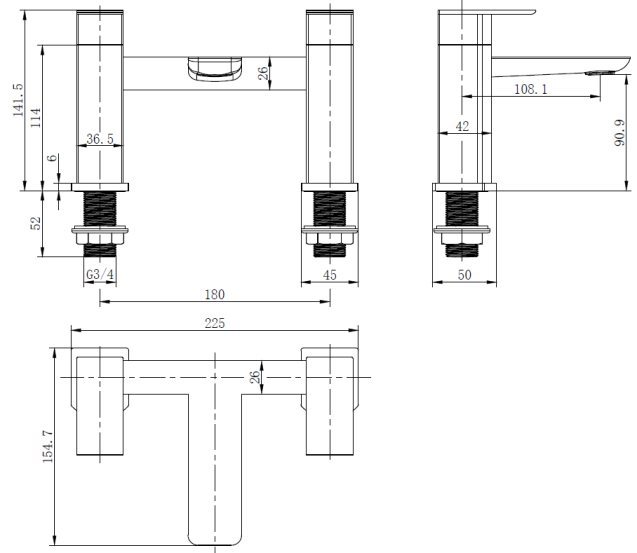

Product Measurements

Product Weight:	1.96kg
Product Width:	225mm
Product Height:	141.5mm
Product Depth:	154.7
Product Length:	

Product Transportation

Barcode:	5060991202666
Country of Origin:	China
Comodity Code:	8481801190

Primary Packed Measurements

Packaged Weight:	2.24kg
Packaged Length:	240mm
Packaged Width:	200mm
Packaged Height:	165mm

Packaging Weight

Card:	0.149kg
Paper:	0kg
Wood:	0kg
Plastic:	0.005kg

General Information

Construction Material:	Stainless Steel
Installation Type:	Deck Mounted
Colour / Finish:	Matt Black

Tap/Shower Attributes

Minimum Pressure:	0.5 bar
Maximum Pressure:	5 bar
Flexible Tails Included:	No
Tap Hole Required:	2
Handle Type:	Lever
Swivel Spout:	No
Inlet Connection:	3/4 BSP
Outlet Connection:	N/A
Tap Hole Diameter:	32mm
Tap Type Description:	Manual Mixer
Includes Waste:	No
Valve / Cartridge Type:	Quater Turn Cartridge
Cartridge Spare Code:	spares@harrisonbathrooms.com

Flow Rates

0.2bar (l/min)	8.3
0.5bar (l/min)	14.5
1bar (l/min)	21
2bar (l/min)	30
3bar (l/min)	36.9

Dimensions
(measurements in mm)

LIFETIME GUARANTEE

We are confident in our products and we want our customer to be, we proudly give a lifetime guarantee on our taps and showers, further details can be found on our website.