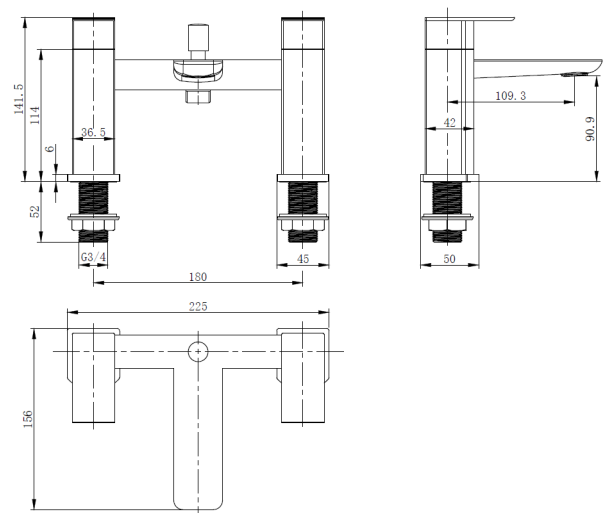

Product Measurements

Product Weight:	2.47kg
Product Width:	225mm
Product Height:	141.5mm
Product Depth:	156
Product Length:	

Product Transportation

Barcode:	5060991202673
Country of Origin:	China
Comodity Code:	8481801190

Primary Packed Measurements

Packaged Weight:	2.75kg
Packaged Length:	240mm
Packaged Width:	200mm
Packaged Height:	16.5mm

Packaging Weight

Card:	0.149kg
Paper:	0kg
Wood:	0kg
Plastic:	0.002kg

General Information

Construction Material:	Stainless Steel
Installation Type:	Deck Mounted
Colour / Finish:	Matt Black

Tap/Shower Attributes

Minimum Pressure:	0.5 bar
Maximum Pressure:	5 bar
Flexible Tails Included:	No
Tap Hole Required:	2
Handle Type:	Lever
Swivel Spout:	No
Inlet Connection:	3/4 BSP
Outlet Connection:	N/A
Tap Hole Diameter:	32mm
Tap Type Description:	Manual Mixer
Includes Waste:	No
Valve / Cartridge Type:	Quater Turn Cartridge
Cartridge Spare Code:	spares@harrisonbathrooms.com

Flow Rates

0.2bar (l/min)	6.7
0.5bar (l/min)	12.6
1bar (l/min)	18.4
2bar (l/min)	26.3
3bar (l/min)	32.2

Dimensions

(measurements in mm)

LIFETIME GUARANTEE

We are confident in our products and we want our customer to be, we proudly give a lifetime guarantee on our taps and showers, further details can be found on our website.