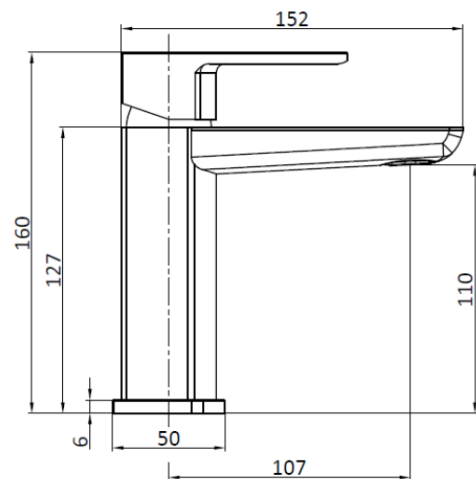

### Product Measurements

Product Weight:	1.42kg
Product Width:	50mm
Product Height:	160mm
Product Depth:	156mm
Product Length:	

### Primary Packed Measurements

Packaged Weight:	1.77kg
Packaged Length:	255mm
Packaged Width:	170mm
Packaged Height:	80mm

### Tap/Shower Attributes

Minimum Pressure:	0.2 bar
Maximum Pressure:	5 bar
Flexible Tails Included:	Yes
Tap Hole Required:	1
Handle Type:	Lever
Swivel Spout:	No
Inlet Connection:	1/2" M10
Outlet Connection:	N/A
Tap Hole Diameter:	35mm
Tap Type Description:	Mono Mixer
Includes Waste:	Yes
Valve / Cartridge Type:	Plastic Cartridge
Cartridge Spare Code:	spares@harrisonbathrooms.com

## Dimensions

(measurements in mm)