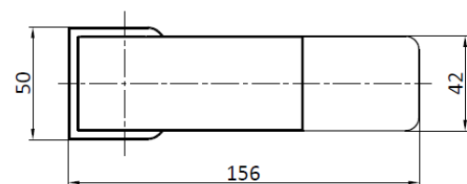

### Product Measurements

Product Weight:	1.42kg
Product Width:	50mm
Product Height:	160mm
Product Depth:	156mm
Product Length:	

### Primary Packed Measurements

Packaged Weight:	1.77kg
Packaged Length:	255mm
Packaged Width:	170mm
Packaged Height:	80mm

### Tap/Shower Attributes

Minimum Pressure:	0.2 bar
Maximum Pressure:	5 bar
Flexible Tails Included:	Yes
Tap Hole Required:	1
Handle Type:	Lever
Swivel Spout:	No
Inlet Connection:	1/2" M10
Outlet Connection:	N/A
Tap Hole Diameter:	35mm
Tap Type Description:	Mono Mixer
Includes Waste:	Yes
Valve / Cartridge Type:	Plastic Cartridge
Cartridge Spare Code:	spares@harrisonbathrooms.com

## Dimensions

(measurements in mm)