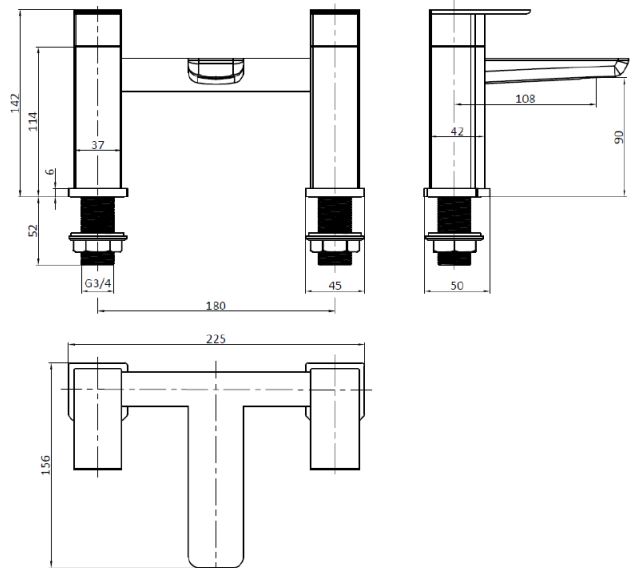

Product Measurements

Product Weight:	1.96kg
Product Width:	225mm
Product Height:	142mm
Product Depth:	156mm
Product Length:	

Product Transportation

Barcode:	5060991202703
Country of Origin:	China
Comodity Code:	8481801190

Primary Packed Measurements

Packaged Weight:	2.24kg
Packaged Length:	240mm
Packaged Width:	200mm
Packaged Height:	16.5mm

Packaging Weight

Card:	0.149kg
Paper:	0kg
Wood:	0kg
Plastic:	0.005kg

General Information

Construction Material:	Stainless Steel
Installation Type:	Deck Mounted
Colour / Finish:	Brushed Brass

Tap/Shower Attributes

Minimum Pressure:	0.5 bar
Maximum Pressure:	5 bar
Flexible Tails Included:	No
Tap Hole Required:	2
Handle Type:	Lever
Swivel Spout:	No
Inlet Connection:	3/4 BSP
Outlet Connection:	N/A
Tap Hole Diameter:	32mm
Tap Type Description:	Manual Mixer
Includes Waste:	No
Valve / Cartridge Type:	Quarter Turn Cartridge
Cartridge Spare Code:	

Flow Rates

0.2bar (l/min)	8.3
0.5bar (l/min)	14.5
1bar (l/min)	21
2bar (l/min)	30
3bar (l/min)	36.9

Dimensions

(measurements in mm)

LIFETIME GUARANTEE

We are confident in our products and we want our customer to be, we proudly give a lifetime guarantee on our taps and showers, further details can be found on our website