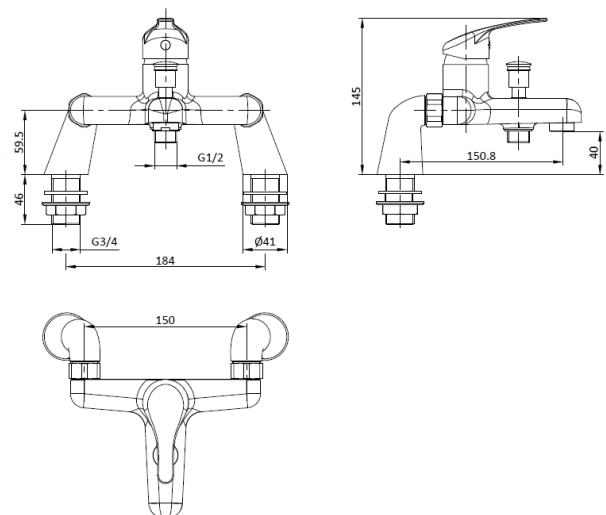

PRODUCT DATA SHEET

Tidy Bath Shower Mixer

Product Code: TAP063S

SCUDO
BEAUTIFUL BATHROOMS

0330 124 7290

sales@scudo.co.uk - www.scudo.co.uk

Scudo is the trading name of Harrison Bathrooms Ltd. Whilst we endeavour to ensure that the product information is accurate we accept no liability for any information given. All images are for illustration purposes only. Product images and specification are subject to change. Measurement are in millimetres and are nominal.

Product Name	TAP063S
Product Description	Bath Shower Mixer with shower kit and wall bracket
Product Transportation	
Barcode	5060991202611
Country of origin	CH
Commodity code	8481801190
Product Measurements	
Product Weight (KG)	2.11
Product Width (mm)	See Drawing
Product Height (mm)	145
Product Depth (mm)	See Drawing
Product Length (mm)	
Primary Packed Measurements	
Packaged Weight	2.3
Packed Length	19
Packed Width	19
Packed Height	13
Packaging Weights	
Card (kg)	0.115
Paper (kg)	0
Wood (kg)	0
Plastic (kg)	0.004
Compliance DOP	

General Information	
Construction Material	Stainless Steel
Installation type	Deck Mounted
Colour / Finish	Chrome
Tap / Shower Attributes	
WRAS Approved	No
TMV Approved	0
Minimum Operating Pressure (bar)	0.5
Maximum Operating Pressure (bar)	5
Flexible Tails Included	N/A
Number of tap holes required	2
Handle Type	Quarter Turn
Swivel Spout	No
Inlet Connection	3/4
Outlet Connection	0
Tap Hole Diameter (mm)	35mm
Tap Type description	BSM
Includes Waste	No
Valve / Cartridge Type	Plastic Cartridge
Cartridge Spare code	0
Flow Rates	
0.2bar (l/min)	3.8
0.5bar (l/min)	5.9
1bar (l/min)	8.4
2bar (l/min)	11.4
3bar (l/min)	13.6