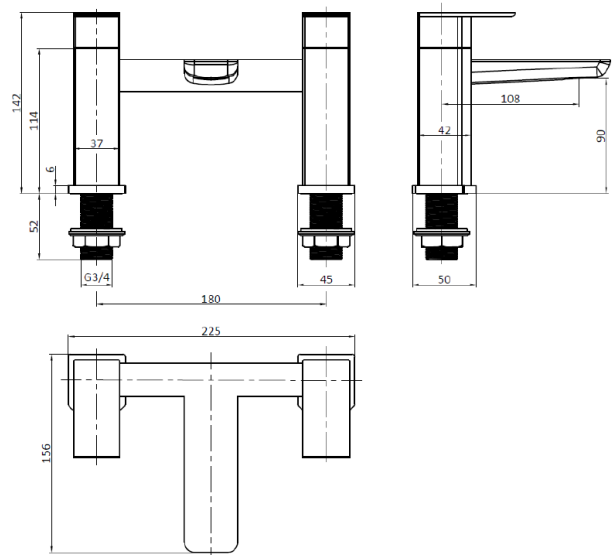

Product Measurements

Product Weight:	2.05kg
Product Width:	225mm
Product Height:	142mm
Product Depth:	156mm
Product Length:	

Product Transportation

Barcode:	5060991202550
Country of Origin:	China
Comodity Code:	8481801190

Primary Packed Measurements

Packaged Weight:	2.05kg
Packaged Length:	240mm
Packaged Width:	200mm
Packaged Height:	165mm

Packaging Weight

Card:	0.15kg
Paper:	0kg
Wood:	0kg
Plastic:	0.005kg

General Information

Construction Material:	Stainless Steel
Installation Type:	Deck Mounted
Colour / Finish:	Chrome

Tap/Shower Attributes

Minimum Pressure:	0.5 bar
Maximum Pressure:	5 bar
Flexible Tails Included:	No
Tap Hole Required:	2
Handle Type:	Knob
Swivel Spout:	No
Inlet Connection:	3/4 BSP
Outlet Connection:	N/A
Tap Hole Diameter:	32mm
Tap Type Description:	Manual Mixer
Includes Waste:	No
Valve / Cartridge Type	Quarter Turn Cartridge
Cartridge Spare Code	N/A

Flow Rates

0.2bar (l/min):	8.3
0.5bar (l/min)	14.5
1bar (l/min)	21
2bar (l/min)	30
3bar (l/min)	36.9

Dimensions

(measurements in mm)

LIFETIME GUARANTEE

We are confident in our products and we want our customer to be, we proudly give a lifetime guarantee on our taps and showers, further details can be found on our website