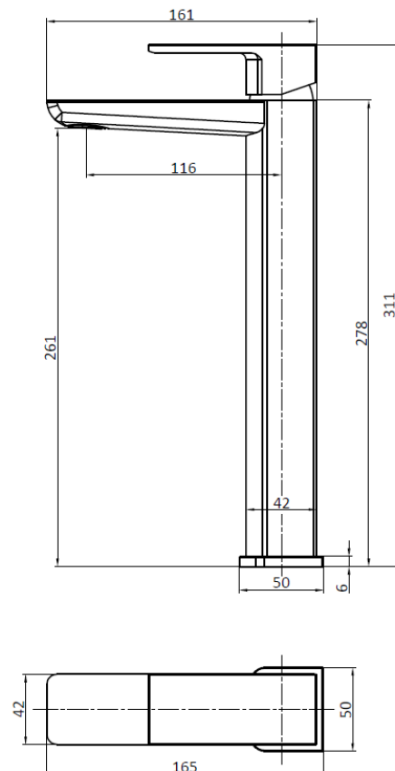

Product Measurements

Product Weight:	2.11kg
Product Width:	50mm
Product Height:	311mm
Product Depth:	161mm
Product Length:	

Product Transportation

Barcode:	5060991202710
Country of Origin:	China
Comodity Code:	8481801190

Primary Packed Measurements

Packaged Weight:	2.3kg
Packaged Length:	335mm
Packaged Width:	200mm
Packaged Height:	68mm

Packaging Weight

Card:	0.087kg
Paper:	0kg
Wood:	0kg
Plastic:	0.015kg

General Information

Construction Material:	Stainless Steel
Installation Type:	Tall Mono Mixer
Colour / Finish:	Brushed Brass

Tap/Shower Attributes

Minimum Pressure:	0.5 bar
Maximum Pressure:	5 bar
Flexible Tails Included:	Yes
Tap Hole Required:	1
Handle Type:	Lever
Swivel Spout:	No
Inlet Connection:	1/2" M10
Outlet Connection:	N/A
Tap Hole Diameter:	35mm
Tap Type Description:	Mono Mixer
Includes Waste:	No
Valve / Cartridge Type:	Single Lever Cartridges 35mm
Cartridge Spare Code:	

Flow Rates

0.2bar (l/min)	6.7
0.5bar (l/min)	12.6
1bar (l/min)	18.4
2bar (l/min)	26.3
3bar (l/min)	32.2

Dimensions

(measurements in mm)

LIFETIME GUARANTEE

We are confident in our products and we want our customer to be, we proudly give a lifetime guarantee on our taps and showers, further details can be found on our website