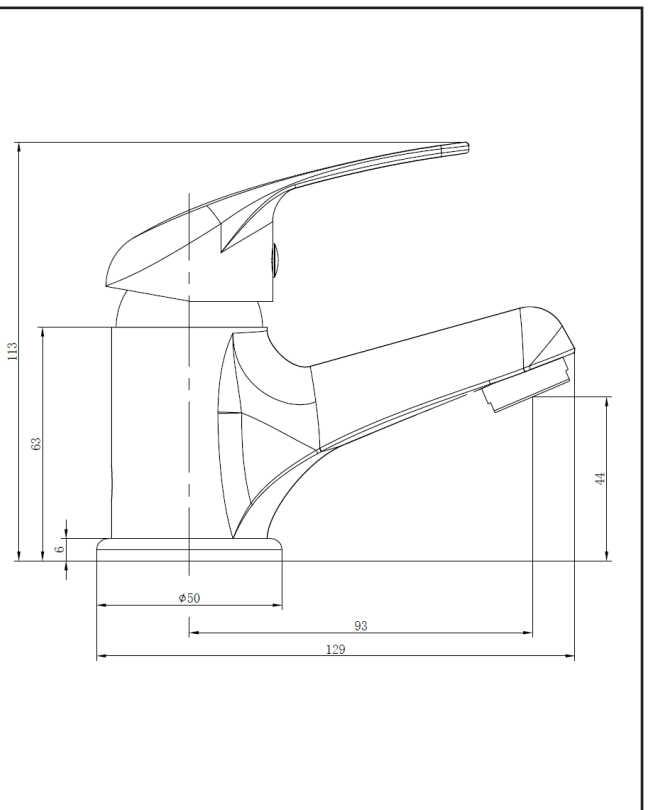

PRODUCT DATA SHEET

Forme Mini Mono Basin Mixer

Product Code: TAP061S

SCUDO
BEAUTIFUL BATHROOMS

0330 124 7290

sales@scudo.co.uk - www.scudo.co.uk

Scudo is the trading name of Harrison Bathrooms Ltd. Whilst we endeavour to ensure that the product information is accurate we accept no liability for any information given. All images are for illustration purposes only. Product images and specification are subject to change. Measurement are in millimetres and are nominal.

Product Name	TAP061S
Product Description	Mono Basin Mixer with Push Waste 35mm
Product Transportation	
Barcode	5060991202581
Country of origin	China
Commodity code	8481801190
Product Measurements	
Product Weight (KG)	0.72
Product Width (mm)	50
Product Height (mm)	113
Product Depth (mm)	129
Product Length (mm)	
Primary Packed Measurements	
Packaged Weight	0.85
Packed Length	30
Packed Width	13
Packed Height	6.5
Packaging Weights	
Card (kg)	0.06
Paper (kg)	0
Wood (kg)	0
Plastic (kg)	0
Compliance DOP	

General Information	
Construction Material	Stainless Steel
Installation type	Deck Mounted
Colour / Finish	Chrome
Tap / Shower Attributes	
WRAS Approved	No
TMV Approved	No
Minimum Operating Pressure (bar)	0.2Bar
Maximum Operating Pressure (bar)	5
Flexible Tails Included	Yes
Number of tap holes required	1
Handle Type	Thermostatic
Swivel Spout	N/A
Inlet Connection	0
Outlet Connection	0
Tap Hole Diameter (mm)	35
Tap Type description	Mono Mixer
Includes Waste	Yes
Valve / Cartridge Type	Plastic Cartridge
Cartridge Spare code	0
Flow Rates	
0.2bar (l/min)	2.8
0.5bar (l/min)	4
1bar (l/min)	5.5
2bar (l/min)	7.3
3bar (l/min)	9.1

Dimensions
(measurements in mm)

LIFETIME GUARANTEE

We are confident in our products and we want our customer to be, we proudly give a lifetime guarantee on our taps and showers, further details can be found on our website