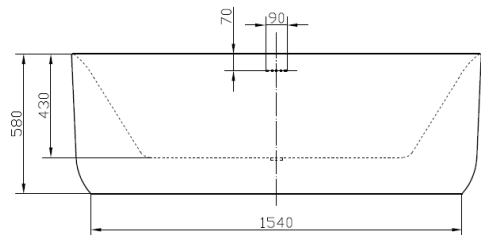

PRODUCT DATA SHEET

Eden Gloss White Oval Bath 1700x800mm

Product Code: BATH-007

SCUDO
BEAUTIFUL BATHROOMS

0330 124 7290

sales@scudo.co.uk www.scudo.co.uk

Scudo is the trading name of Harrison Bathrooms Ltd. Whilst we endeavour to ensure that the product information is accurate, we accept no liability for any information given. All images are for illustration purposes only. Product images and specification are subject to change. Measurements are in millimetres and are nominal.

Product Name	BATH-007
Product Description	Eden Gloss White Oval Bath 1700x800mm
Product Transportation	
Barcode	5060991204578
Country of origin	China
Commodity code	3922100000
Product Measurements	
Product Weight (KG)	40.000
Product Width (mm)	1700
Product Height (mm)	580
Product Depth (mm)	750
Primary Packed Measurements	
Packaged Weight	50
Packed Length	1740
Packed Width	830
Packed Height	620

General Information	
Construction Material	Acrylic
Installation type	Freestanding
Colour / Finish	Gloss white
Bath Attributes	
Effective Bath Water Capacity	88L
Bath Volume Water Capacity	220L
Shape	Oval
Handed	Both
Bath Feet included	Yes
Supplied with Tap Holes	No
Height of Overflow / Soaking Depth	360
Internal Length Base (mm)	1100
Internal Width / Depth Base (mm)	450
Internal Height (mm)	430
Supplied with Front panel	N/a
Supplied with End panel	N/a
Compatible Panel Part Code	N/a

Dimensions

(Measurements in mm)

SCUDO
www.scudo.co.uk

WATER EFFICIENCY LABEL

≤62

≤68

≤74

≤80