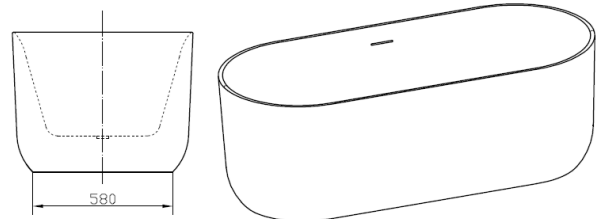

PRODUCT DATA SHEET

Eden Gloss White Oval Bath 1700x800mm

Product Code: BATH-007

SCUDO
BEAUTIFUL BATHROOMS

0330 124 7290

sales@scudo.co.uk www.scudo.co.uk

Scudo is the trading name of Harrison Bathrooms Ltd. Whilst we endeavour to ensure that the product information is accurate, we accept no liability for any information given. All images are for illustration purposes only. Product images and specification are subject to change. Measurements are in millimetres and are nominal.

Product Name	BATH-007
Product Description	Eden Gloss White Oval Bath 1700x800mm
Product Transportation	
Barcode	5060991204578
Country of origin	China
Commodity code	3922100000
Product Measurements	
Product Weight (KG)	40.000
Product Width (mm)	1700
Product Height (mm)	580
Product Depth (mm)	750
Primary Packed Measurements	
Packaged Weight	50
Packed Length	1740
Packed Width	830
Packed Height	620

General Information	
Construction Material	Acrylic
Installation type	Freestanding
Colour / Finish	Gloss white
Bath Attributes	
Effective Bath Water Capacity	88L
Bath Volume Water Capacity	220L
Shape	Oval
Handed	Both
Bath Feet included	Yes
Supplied with Tap Holes	No
Height of Overflow / Soaking Depth	360
Internal Length Base (mm)	1100
Internal Width / Depth Base (mm)	450
Internal Height (mm)	430
Supplied with Front panel	N/a
Supplied with End panel	N/a
Compatible Panel Part Code	N/a

Dimensions

(Measurements in mm)

SCUDO
www.scudo.co.uk

WATER EFFICIENCY LABEL

≤62

≤68

≤74

≤80