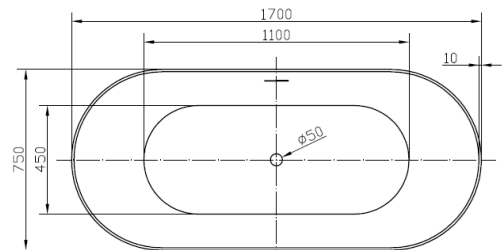

PRODUCT DATA SHEET

Eden Gloss White Oval Bath 1700x800mm

Product Code: BATH-007

SCUDO
BEAUTIFUL BATHROOMS

0330 124 7290

sales@scudo.co.uk www.scudo.co.uk

Scudo is the trading name of Harrison Bathrooms Ltd. Whilst we endeavour to ensure that the product information is accurate, we accept no liability for any information given. All images are for illustration purposes only. Product images and specification are subject to change. Measurements are in millimetres and are nominal.

Product Name	BATH-007
Product Description	Eden Gloss White Oval Bath 1700x800mm
Product Transportation	
Barcode	5060991204578
Country of origin	China
Commodity code	3922100000
Product Measurements	
Product Weight (KG)	40.000
Product Width (mm)	1700
Product Height (mm)	580
Product Depth (mm)	750
Primary Packed Measurements	
Packaged Weight	50
Packed Length	1740
Packed Width	830
Packed Height	620

General Information	
Construction Material	Acrylic
Installation type	Freestanding
Colour / Finish	Gloss white
Bath Attributes	
Effective Bath Water Capacity	88L
Bath Volume Water Capacity	220L
Shape	Oval
Handed	Both
Bath Feet included	Yes
Supplied with Tap Holes	No
Height of Overflow / Soaking Depth	360
Internal Length Base (mm)	1100
Internal Width / Depth Base (mm)	450
Internal Height (mm)	430
Supplied with Front panel	N/a
Supplied with End panel	N/a
Compatible Panel Part Code	N/a

Dimensions

(Measurements in mm)

SCUDO
www.scudo.co.uk

WATER EFFICIENCY LABEL

≤62

≤68

≤74

≤80