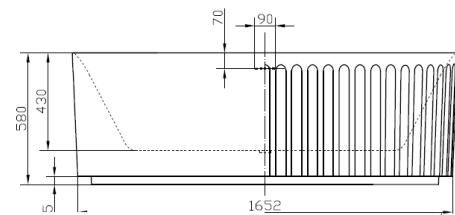

PRODUCT DATA SHEET

Lira Gloss White Oval Fluted Bath 1700x750mm

Product Code: BATH-008

SCUDO
BEAUTIFUL BATHROOMS

0330 124 7290

sales@scudo.co.uk www.scudo.co.uk

Scudo is the trading name of Harrison Bathrooms Ltd. Whilst we endeavour to ensure that the product information is accurate, we accept no liability for any information given. All images are for illustration purposes only. Product images and specifications are subject to change. Measurements are in millimetres and are nominal.

Product Name	BATH-008
Product Description	Lira Gloss White Oval Fluted Bath 1700x750mm
Product Transportation	
Barcode	5060991204585
Country of origin	China
Commodity code	3922100000
Product Measurements	
Product Weight (KG)	45.000
Product Width (mm)	1700
Product Height (mm)	580
Product Depth (mm)	750
Primary Packed Measurements	
Packaged Weight	55
Packed Length	1740
Packed Width	830
Packed Height	630

General Information	
Construction Material	Acrylic
Installation type	Freestanding
Colour / Finish	Gloss white
Bath Attributes	
Effective Bath Water Capacity	88L
Bath Volume Water Capacity	220L
Shape	Oval
Handed	Both
Bath Feet included	Yes
Supplied with Tap Holes	No
Height of Overflow / Soaking Depth	360
Internal Length Base (mm)	1200
Internal Width / Depth Base (mm)	430
Internal Height (mm)	430
Supplied with Front panel	N/a
Supplied with End panel	N/a
Compatible Panel Part Code	N/a

Dimensions

(Measurements in mm)