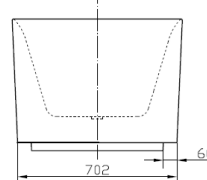

PRODUCT DATA SHEET

Lira Gloss White Oval Fluted Bath 1700x750mm

Product Code: BATH-008

SCUDO
BEAUTIFUL BATHROOMS

0330 124 7290

sales@scudo.co.uk www.scudo.co.uk

Scudo is the trading name of Harrison Bathrooms Ltd. Whilst we endeavour to ensure that the product information is accurate, we accept no liability for any information given. All images are for illustration purposes only. Product images and specifications are subject to change. Measurements are in millimetres and are nominal.

Product Name	BATH-008
Product Description	Lira Gloss White Oval Fluted Bath 1700x750mm
Product Transportation	
Barcode	5060991204585
Country of origin	China
Commodity code	3922100000
Product Measurements	
Product Weight (KG)	45.000
Product Width (mm)	1700
Product Height (mm)	580
Product Depth (mm)	750
Primary Packed Measurements	
Packaged Weight	55
Packed Length	1740
Packed Width	830
Packed Height	630

General Information	
Construction Material	Acrylic
Installation type	Freestanding
Colour / Finish	Gloss white
Bath Attributes	
Effective Bath Water Capacity	88L
Bath Volume Water Capacity	220L
Shape	Oval
Handed	Both
Bath Feet included	Yes
Supplied with Tap Holes	No
Height of Overflow / Soaking Depth	360
Internal Length Base (mm)	1200
Internal Width / Depth Base (mm)	430
Internal Height (mm)	430
Supplied with Front panel	N/a
Supplied with End panel	N/a
Compatible Panel Part Code	N/a

Dimensions

(Measurements in mm)