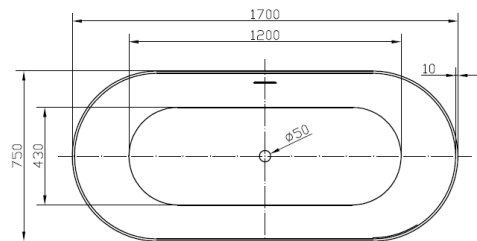

PRODUCT DATA SHEET

Lira Gloss White Oval Fluted Bath 1700x750mm

Product Code: BATH-008

SCUDO
BEAUTIFUL BATHROOMS

0330 124 7290

sales@scudo.co.uk www.scudo.co.uk

Scudo is the trading name of Harrison Bathrooms Ltd. Whilst we endeavour to ensure that the product information is accurate, we accept no liability for any information given. All images are for illustration purposes only. Product images and specifications are subject to change. Measurements are in millimetres and are nominal.

Product Name	BATH-008
Product Description	Lira Gloss White Oval Fluted Bath 1700x750mm
Product Transportation	
Barcode	5060991204585
Country of origin	China
Commodity code	3922100000
Product Measurements	
Product Weight (KG)	45.000
Product Width (mm)	1700
Product Height (mm)	580
Product Depth (mm)	750
Primary Packed Measurements	
Packaged Weight	55
Packed Length	1740
Packed Width	830
Packed Height	630

General Information	
Construction Material	Acrylic
Installation type	Freestanding
Colour / Finish	Gloss white
Bath Attributes	
Effective Bath Water Capacity	88L
Bath Volume Water Capacity	220L
Shape	Oval
Handed	Both
Bath Feet included	Yes
Supplied with Tap Holes	No
Height of Overflow / Soaking Depth	360
Internal Length Base (mm)	1200
Internal Width / Depth Base (mm)	430
Internal Height (mm)	430
Supplied with Front panel	N/a
Supplied with End panel	N/a
Compatible Panel Part Code	N/a

Dimensions

(Measurements in mm)