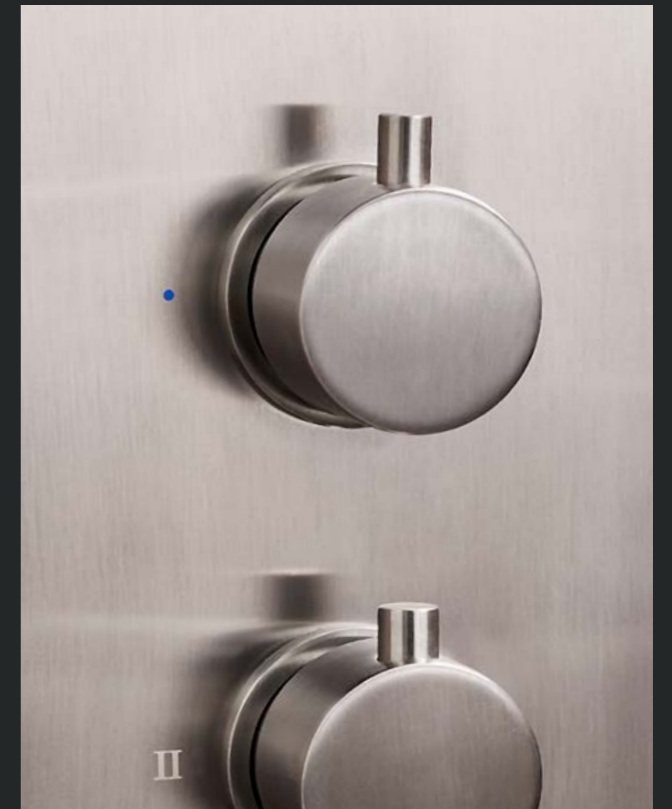

Available Finishes

The most exciting part of bathroom design is choosing your perfect finish. Our chrome finish is as popular as ever and we have seen the emergence of colour which can give a space a different dimension.

Contemporary and stylish, our chrome stainless steel is a popular choice to create a timeless beautiful look.

This finish is ultra modern and lends itself to an elegant look to add a touch of class to any bathroom.

Transform your shower with our on-trend luxury brushed brass finish to complete your dream bathroom.

Signature finish for use in modern and contemporary designs to add elegance to your bathroom.

Give your bathroom the sophisticated appearance it deserves with our striking brushed bronze finish.

NEW

Designed to blend seamlessly into any décor, brushed nickel offers a soft, silken glow and a touch of refined texture.