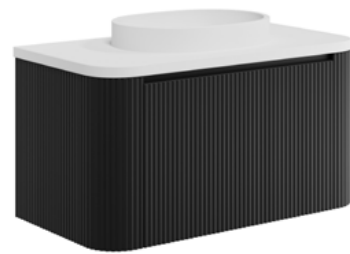

LINEA CURVE 900 CABINET & COUNTERTOP BASIN

900w x 450h x 475d (excl basin)

Description	Colour	Price Inc VAT	Code
Linea Curve 900 Cabinet	●	£578.00	LINEA-900-OAK
	●	£578.00	LINEA-900-BLACK
	●	£578.00	LINEA-900-GREEN
Linea Curve 900 Countertop Basin White	○	£394.00	LINEA-900-BASIN
		Combined	
		£972.00