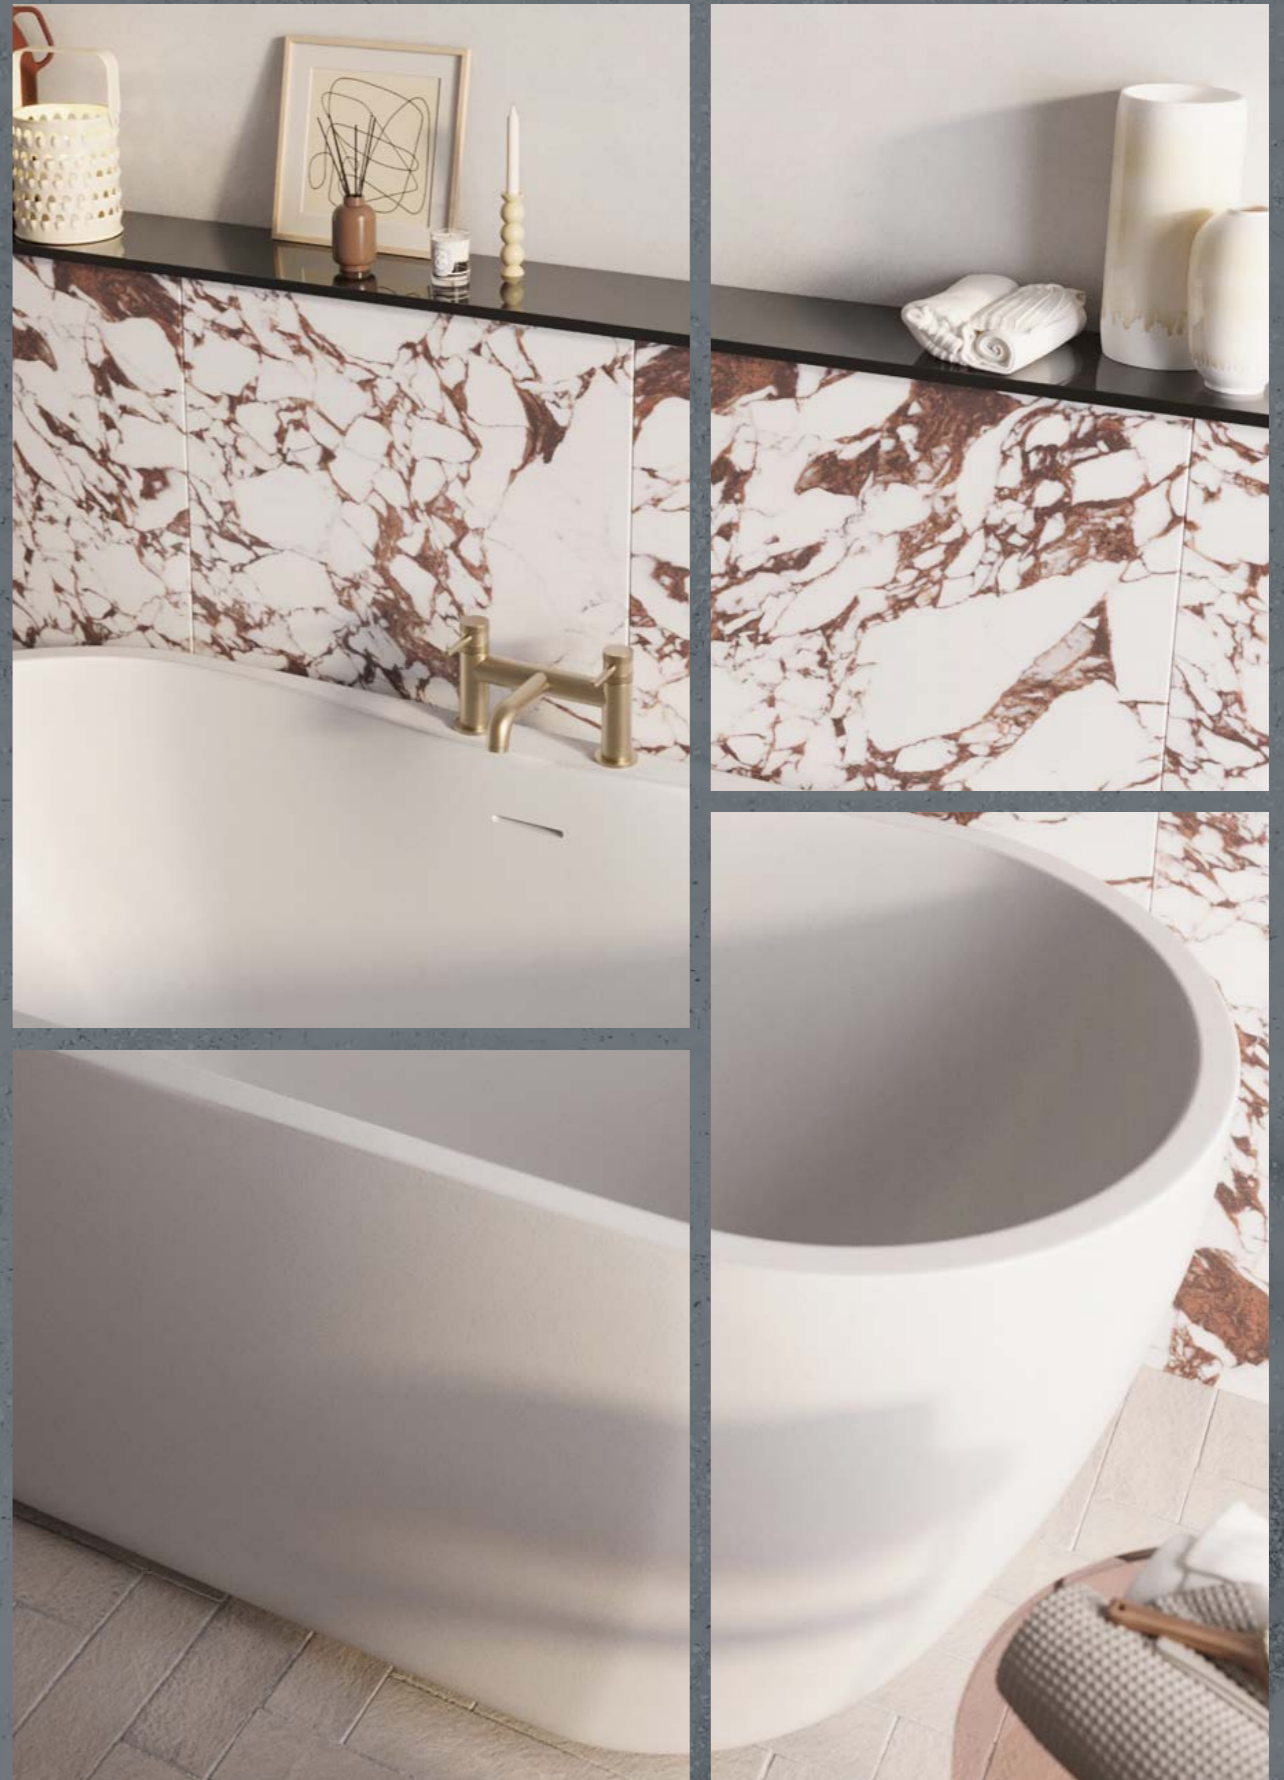

FREESTANDING BATHS

Freestanding baths are more than just a place to unwind—they're the heart of a beautifully designed bathroom. Effortlessly stylish and endlessly functional, our collection brings together sleek modern designs, timeless classics, and everything in between.

Each bath is crafted with care, using high-quality materials that feel as good as they look. Whether you're after a bold design feature or a serene retreat, these baths offer the perfect blend of comfort and character.

Take a look and find the bath that speaks your style.