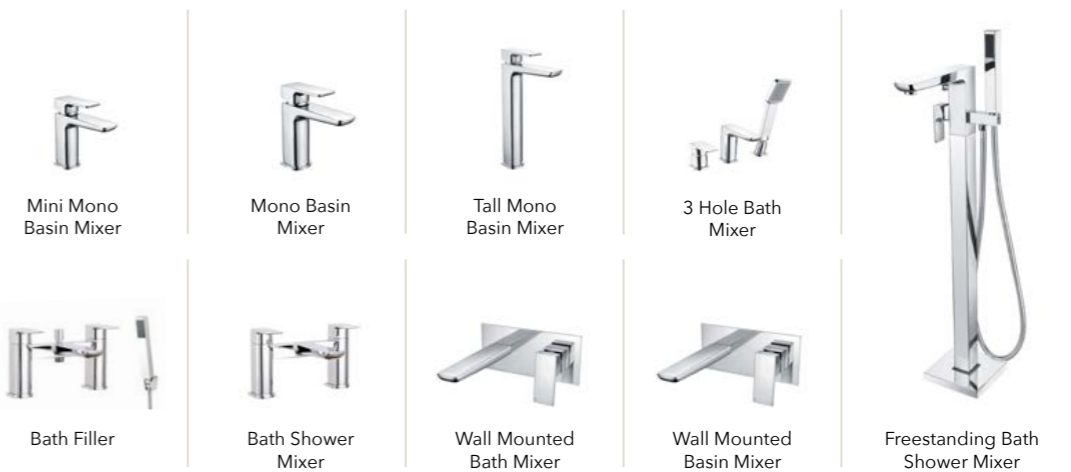

MURO DESIGN OPTIONS

Mini Mono Basin Mixer   Mono Basin Mixer   Tall Mono Basin Mixer   3 Hole Bath Mixer   Freestanding Bath Shower Mixer
Bath Filler   Bath Shower Mixer   Wall Mounted Bath Mixer   Wall Mounted Basin Mixer