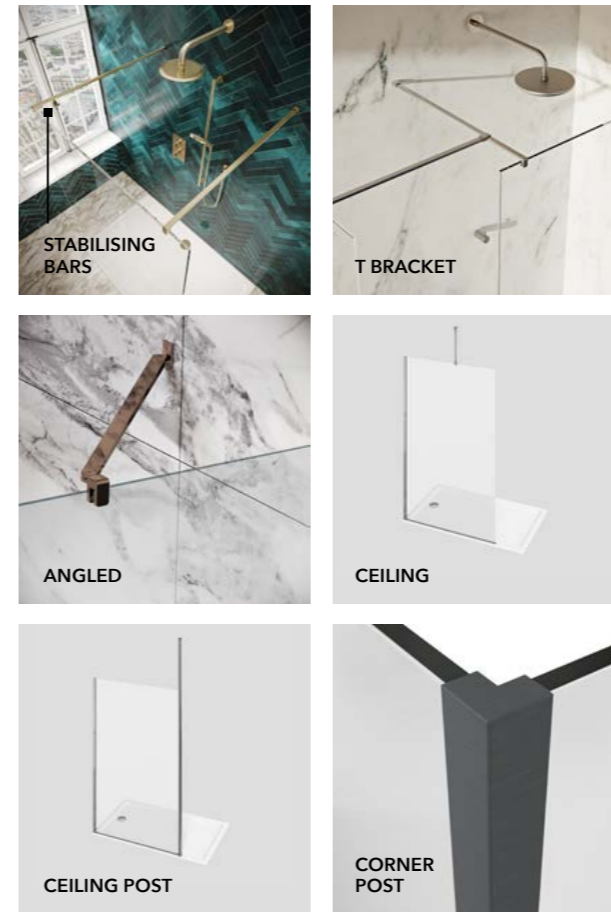

STEP 4 Choose your stabilising options

Product	Colour	Price Inc VAT	Code
Straight stabilising Bar (1000mm)	●	£74.00	MINBRACE
	●	£105.00	MINBRACEBLK
	●	£105.00	MINBRACEBB
	●	£105.00	MINBRACEGM
	●	£105.00	MINBRACEBZ
T Bracket (to connect 2 stabilising bars)	●	£42.00	MINTBRACK
	●	£42.00	MINTBRACKBLK
	●	£42.00	MINTBRACKBB
	●	£42.00	MINTBRACKGM
	●	£42.00	MINTBRACKBZ
Angled stabilising bar	●	£63.00	MINANGLEDBRACECHR
	●	£63.00	MINANGLEDBRACEBLK
	●	£100.00	MINANGLEDBRACEBB
	●	£100.00	MINANGLEDBRACEGM
	●	£100.00	MINANGLEDBRACEBZ
Ceiling stabilising bar	●	£63.00	MINCEILINGBRACECHR
	●	£63.00	MINCEILINGBRACEBLK
	●	£84.00	MINCEILINGBRACEBB
	●	£84.00	MINCEILINGBRACEGM
	●	£84.00	MINCEILINGBRACEBZ
Ceiling post (recommended 1000mm max)	●	£131.00	MINCEILINGPOSTCHR
	●	£131.00	MINCEILINGPOSTBLK
	●	£231.00	MINCEILINGPOSTBB
Corner post	●	£63.00	MINCORNERPOSTCHR
	●	£63.00	MINCORNERPOSTBLK
	●	£131.00	MINCORNERPOSTBB