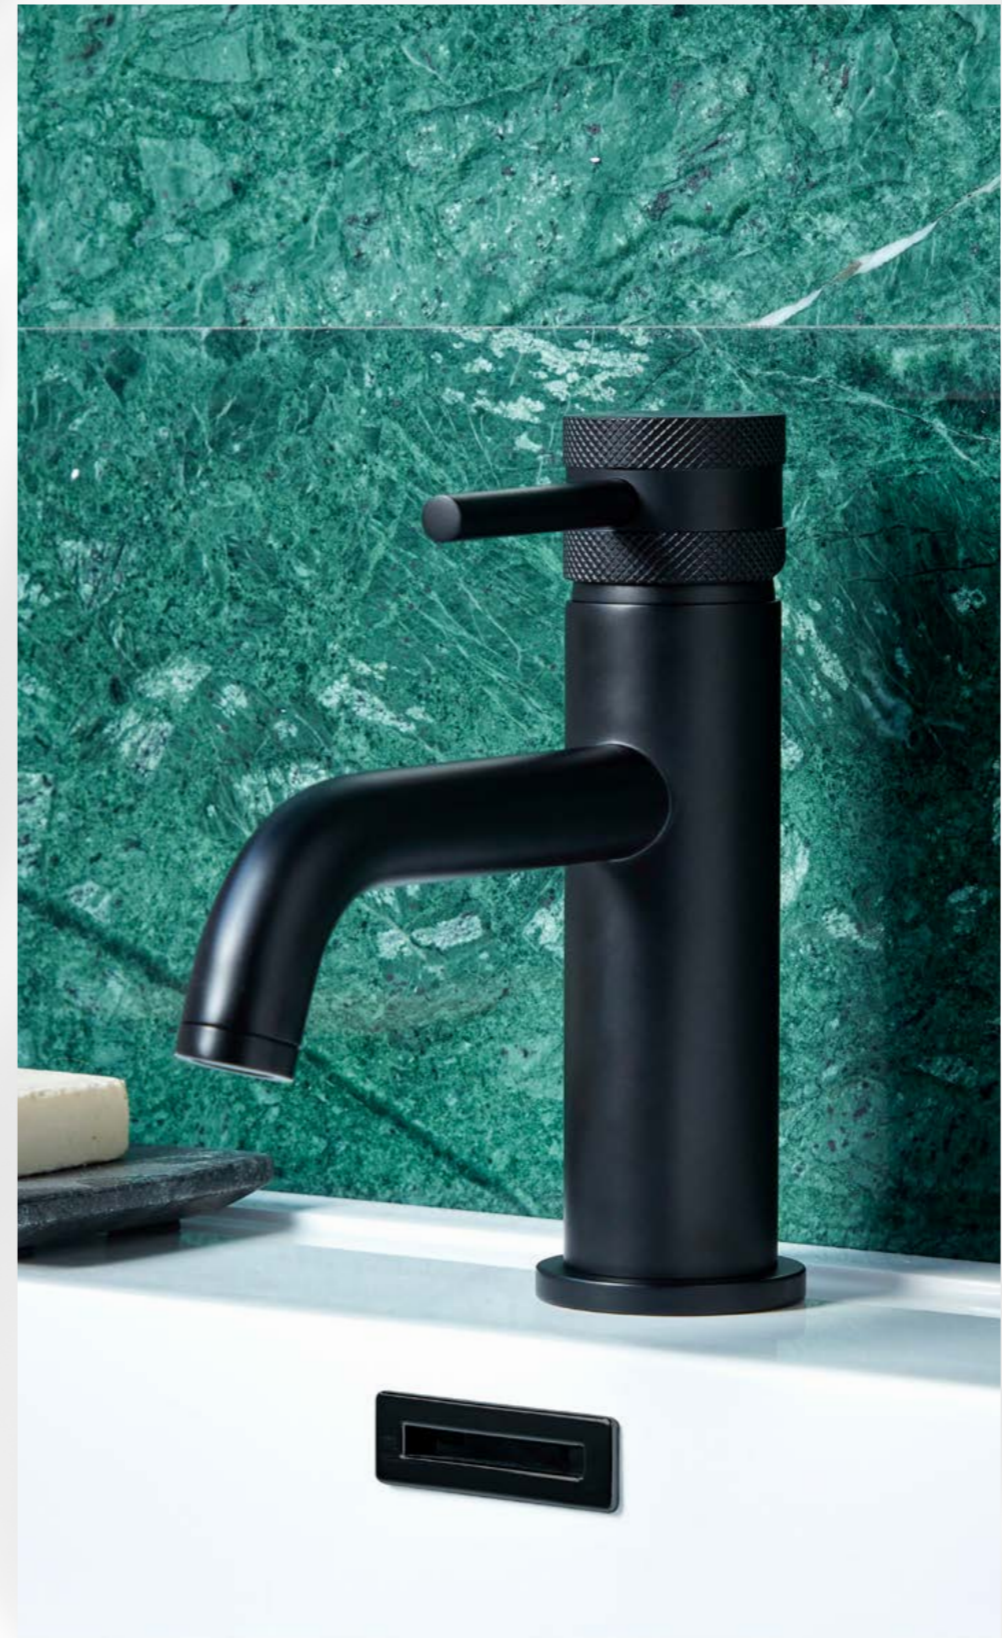

CORE

BATH FILLER

Operating Pressure 0.5 Bar

Colour	Price Inc VAT	Code
●	£289.00	NU-007
●	£326.00	NU-008
●	£326.00	NU-009

BATH SHOWER MIXER

Operating Pressure 0.5 Bar
Provided with Shower Kit & Wall Bracket

Colour	Price Inc VAT	Code
●	£336.00	NU-010
●	£373.00	NU-011
●	£373.00	NU-012

BATH FILLER

1 Outlet - No Shower Function

Colour	Price Inc VAT	Code
●	£315.00	NU-144
●	£325.00	NU-145
●	£325.00	NU-146
●	£325.00	NU-148
●	£325.00	NU-147
● NEW	£325.00	NU-177

BATH SHOWER MIXER

2 Outlet
For use with Shower Hoses

Colour	Price Inc VAT	Code
●	£345.00	NU-139
●	£355.00	NU-140
●	£355.00	NU-141
●	£355.00	NU-143
●	£355.00	NU-142
● NEW	£355.00	NU-176

WALL MOUNTED BATH AND SHOWER MIXER

Operating Pressure 0.5 Bar
Waste not Included

Colour	Price Inc VAT	Code
●	£590.00	NU-149
●	£600.00	NU-150
●	£600.00	NU-151
●	£600.00	NU-153
●	£600.00	NU-152
● NEW	£600.00	NU-178