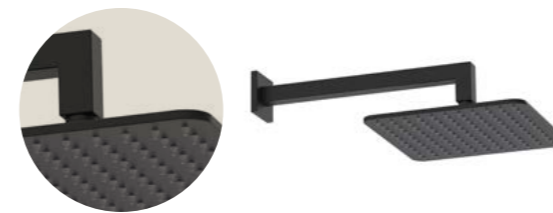

SQUARE SHOWER HEAD & ARM

Includes shower arm.

Colour	Operating Pressure	Price Inc VAT	Code
●	0.5 Bar	£135.00	NU-069
●	0.5 Bar	£170.00	NU-070
●	0.5 Bar	£170.00	NU-071
●	0.5 Bar	£170.00	NU-072
●	0.5 Bar	£170.00	NU-073
● NEW	0.5 Bar	£170.00	NU-165