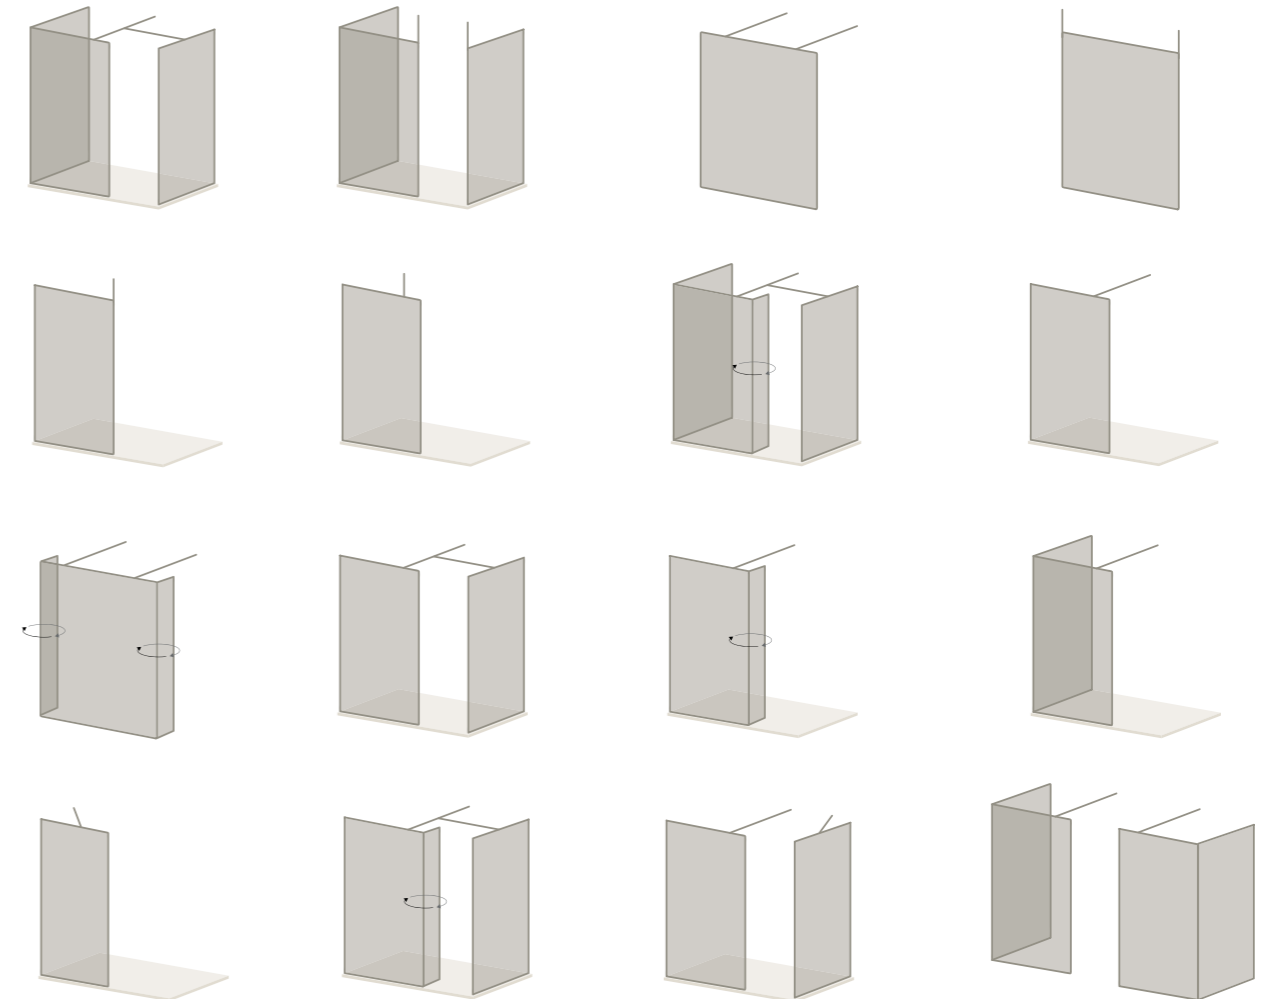

CONFIGURE YOUR MINOS WETROOM

STEP 1 Choose your configuration

STEP 2 Choose your shower wall glass

Size	Price Inc VAT	Code
600 x 2000	£315.00	MINPAN600NP
700 x 2000	£326.00	MINPAN700NP
760 x 2000	£336.00	MINPAN760NP
800 x 2000	£347.00	MINPAN800NP
900 x 2000	£357.00	MINPAN900NP
1000 x 2000	£368.00	MINPAN1000NP
1100 x 2000	£378.00	MINPAN1100NP
1200 x 2000	£389.00	MINPAN1200NP

For product and technical information visit scudo.co.uk