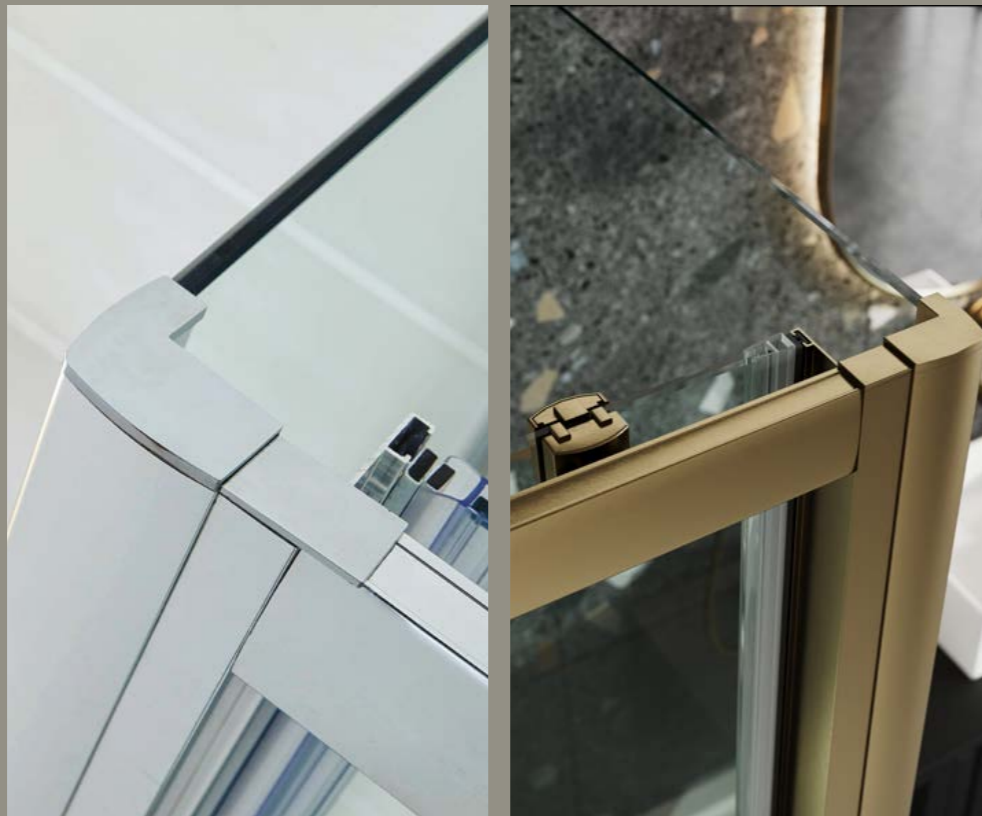

KORRA

KORRA AVAILABLE FINISHES

The Korra shower enclosure collection offers modern elegance with exceptional quality. Available in Chrome, Matte Black, and Brushed Brass, each finish complements the sleek, minimalist design. Crafted for durability and style, Korra is the perfect fit for any contemporary bathroom.