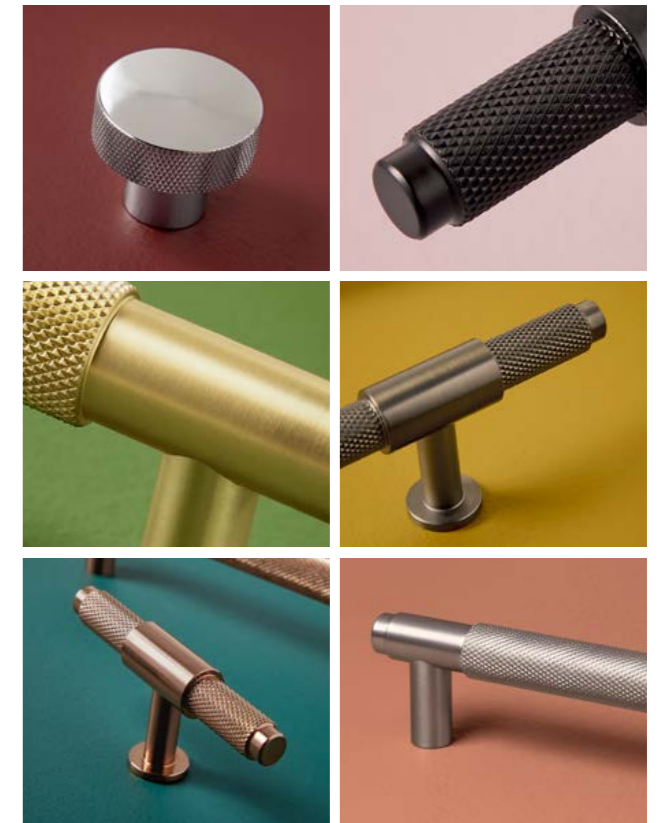

## AVAILABLE FINISHES

All of our knurled range handles are perfectly colour matched to create a consistent look throughout your bathroom.

Colour	Description	Size (mm)	Price Inc VAT	Code
●	Chrome Knurled Round 42.5mm	H42.5 x W42.5 x D33	£22.00	HANDLE026
●	Matte Black Knurled Round 42.5mm	H42.5 x W42.5 x D33	£22.00	HANDLE028
●	Brushed Brass Knurled Round 42.5mm	H42.5 x W42.5 x D33	£22.00	HANDLE030
●	Gunmetal Knurled Round 42.5mm	H42.5 x W42.5 x D33	£22.00	HANDLE027
●	Brushed Bronze Knurled Round 42.5mm	H42.5 x W42.5 x D33	£22.00	HANDLE029
●	Chrome Knurled T Bar 95mm	H19 x W95 x D41	£22.00	HANDLE001
●	Matte Black Knurled T Bar 95mm	H19 x W95 x D41	£22.00	HANDLE002
●	Brushed Brass Knurled T Bar 95mm	H19 x W95 x D41	£22.00	HANDLE005
●	Gunmetal Knurled T Bar 95mm	H19 x W95 x D41	£22.00	HANDLE003
●	Brushed Bronze Knurled T Bar 95mm	H19 x W95 x D41	£22.00	HANDLE004
●	Chrome Knurled 160mm Handle	H17 x W160 x D39	£22.00	HANDLE011
●	Matte Black Knurled 160mm Handle	H17 x W160 x D39	£22.00	HANDLE012
●	Brushed Brass Knurled 160mm Handle	H17 x W160 x D39	£22.00	HANDLE015
●	Gunmetal Knurled 160mm Handle	H17 x W160 x D39	£22.00	HANDLE013
●	Brushed Bronze Knurled 160mm Handle	H17 x W160 x D39	£22.00	HANDLE014
● NEW	Brushed Nickel Knurled 160mm Handle	H17 x W160 x D39	£22.00	HANDLE034
●	Chrome Knurled 250mm Handle	H17 x W250 x D39	£22.00	HANDLE016
●	Matte Black Knurled 250mm Handle	H17 x W250 x D39	£22.00	HANDLE017
●	Brushed Brass Knurled 250mm Handle	H17 x W250 x D39	£22.00	HANDLE020
●	Gunmetal Knurled 250mm Handle	H17 x W250 x D39	£22.00	HANDLE018
●	Brushed Bronze Knurled 250mm Handle	H17 x W250 x D39	£22.00	HANDLE019
●	Chrome Knurled 400mm Handle	H17 x W400 x D39	£22.00	HANDLE006
●	Matte Black Knurled 400mm Handle	H17 x W400 x D39	£22.00	HANDLE007
●	Brushed Brass Knurled 400mm Handle	H17 x W400 x D39	£22.00	HANDLE010
●	Gunmetal Knurled 400mm Handle	H17 x W400 x D39	£22.00	HANDLE008
●	Brushed Bronze Knurled 400mm Handle	H17 x W400 x D39	£22.00	HANDLE009