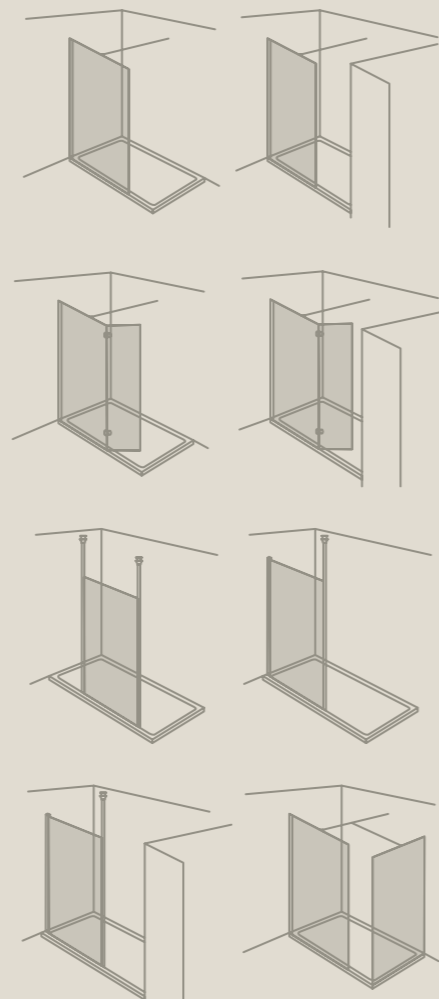

STEP 4 Finish

The most exciting part of bathroom design is choosing your perfect finish. Our chrome finish is as popular as ever and we have seen the emergence of colour which can give a space a different dimension.

Contemporary and stylish, our chrome stainless steel is a popular choice to create a timeless beautiful look.

Transform your shower with our on-trend luxury brushed brass finish to complete your dream bathroom.

Give your bathroom the sophisticated appearance it deserves with our striking brushed bronze finish.

This finish is ultra modern and lends itself to an elegant look to add a touch of class to any bathroom.

Signature finish for use in modern and contemporary designs to add elegance to your bathroom.

NEW

Designed to blend seamlessly into any décor, brushed nickel offers a soft, silken glow and a touch of refined texture.

STEP 5 Glass Options

All our glass panels are made from toughened safety glass. All Scudo wet room glass panels are 1950mm or 2000mm in height for extra practicality.

Our panels are also treated with Acqua Shield glass cleaning technology which resists the build-up of limescale and grime on the glass surface making it easier to clean. On-trend fluted glass is now available as an option.

STEP 6 Eco-Stone Shower Trays

Scudo offer options with and without a shower tray. As a wet room design is an entirely weatherproofed room, there is no need for a shower tray. A walk-in shower design still uses a tray, like a conventional shower, but offers more space.

Please see pages 290-293 to see our full range of shower trays.