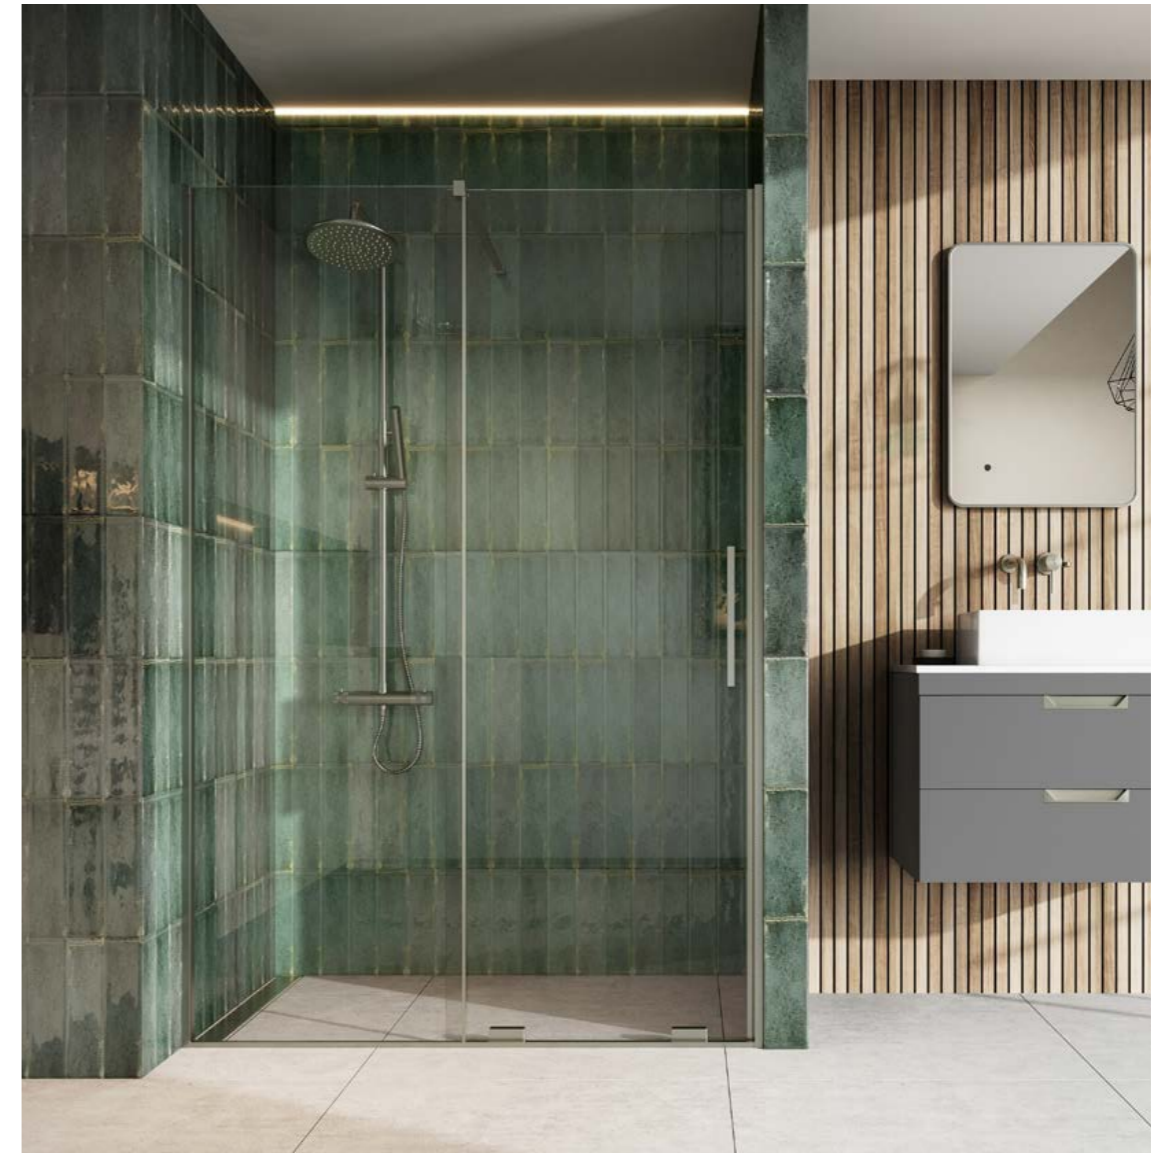

Description	Colour	Price Inc VAT	Code
Door Profile and Accessories Pack Chrome	●	£315.00	MO-DOORPACK-CHROME
Door Profile and Accessories Pack Matte Black	●	£315.00	MO-DOORPACK-BLACK
Door Profile and Accessories Pack Brushed Brass	●	£315.00	MO-DOORPACK-BRASS
Door Profile and Accessories Pack Gunmetal	●	£315.00	MO-DOORPACK-GUN
Door Profile and Accessories Pack Brushed Bronze	●	£315.00	MO-DOORPACK-BRONZE
Door Profile and Accessories Pack Brushed Nickel	● NEW	£315.00	MO-DOORPACK-NICKEL

MOMENTUM SIDE PANEL PROFILE AND ACCESSORIES PACK

Description	Colour	Price Inc VAT	Code
Side Panel Profile and Accessories Pack Chrome	●	£126.00	MO-SIDEPACK-CHROME
Side Panel Profile and Accessories Pack Matte Black	●	£126.00	MO-SIDEPACK-BLACK
Side Panel Profile and Accessories Pack Brushed Brass	●	£126.00	MO-SIDEPACK-BRASS
Side Panel Profile and Accessories Pack Gunmetal	●	£126.00	MO-SIDEPACK-GUN
Side Panel Profile and Accessories Pack Brushed Bronze	●	£126.00	MO-SIDEPACK-BRONZE
Side Panel Profile and Accessories Pack Brushed Nickel	● NEW	£126.00	MO-SIDEPACK-NICKEL

SIDE PANEL Height 2000mm

Size	Width (mm)	Colour	Price Inc VAT	Code
700	675 - 690mm	Clear Glass	£235.00	MO-SIDEPANEL-700
760	735 - 750mm	Clear Glass	£235.00	MO-SIDEPANEL-760
800	775 - 790mm	Clear Glass	£235.00	MO-SIDEPANEL-800
900	875 - 890mm	Clear Glass	£235.00	MO-SIDEPANEL-900

Scan for product & technical information.