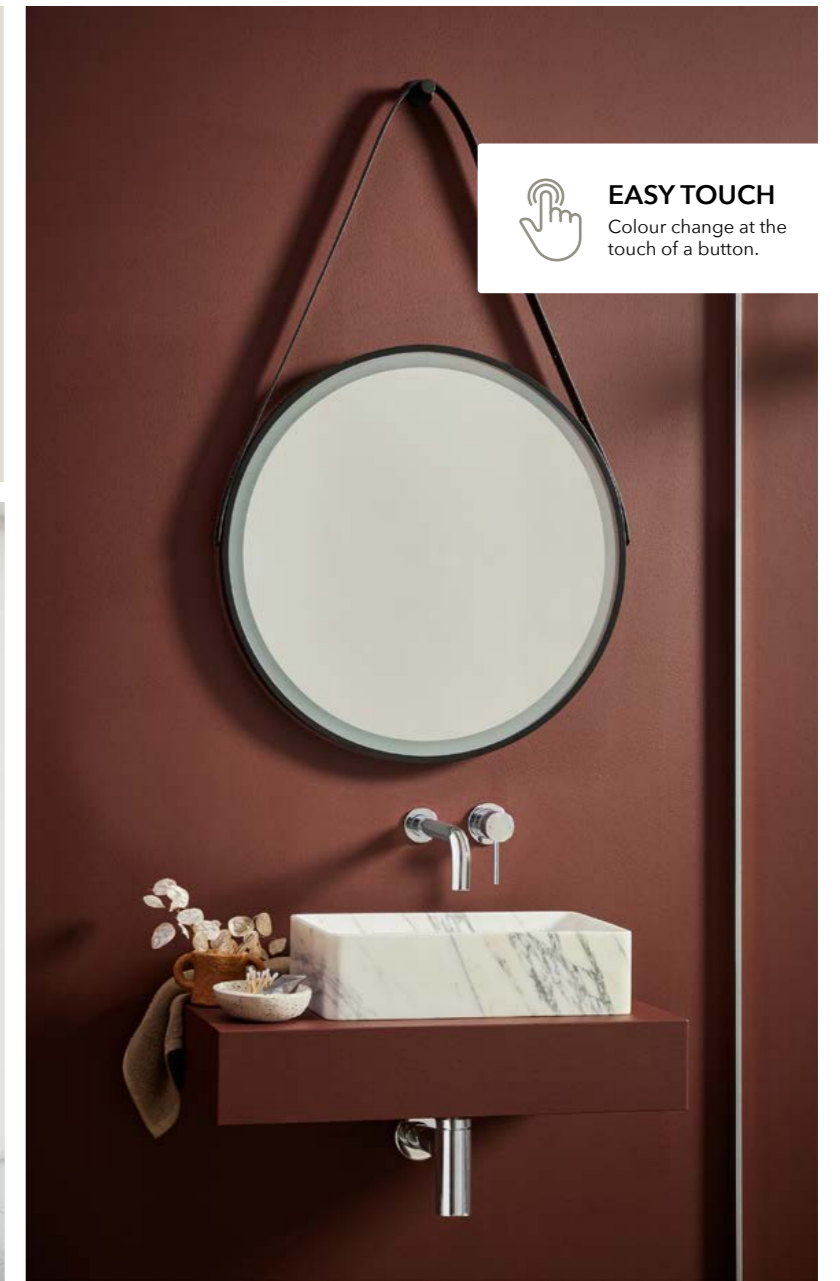

SHAPE

RANGE FEATURES

Size (mm)	Price Inc VAT	Code
600x600	£499.00	BELINI-LED-600

EASY TOUCH
Colour change at the touch of a button.