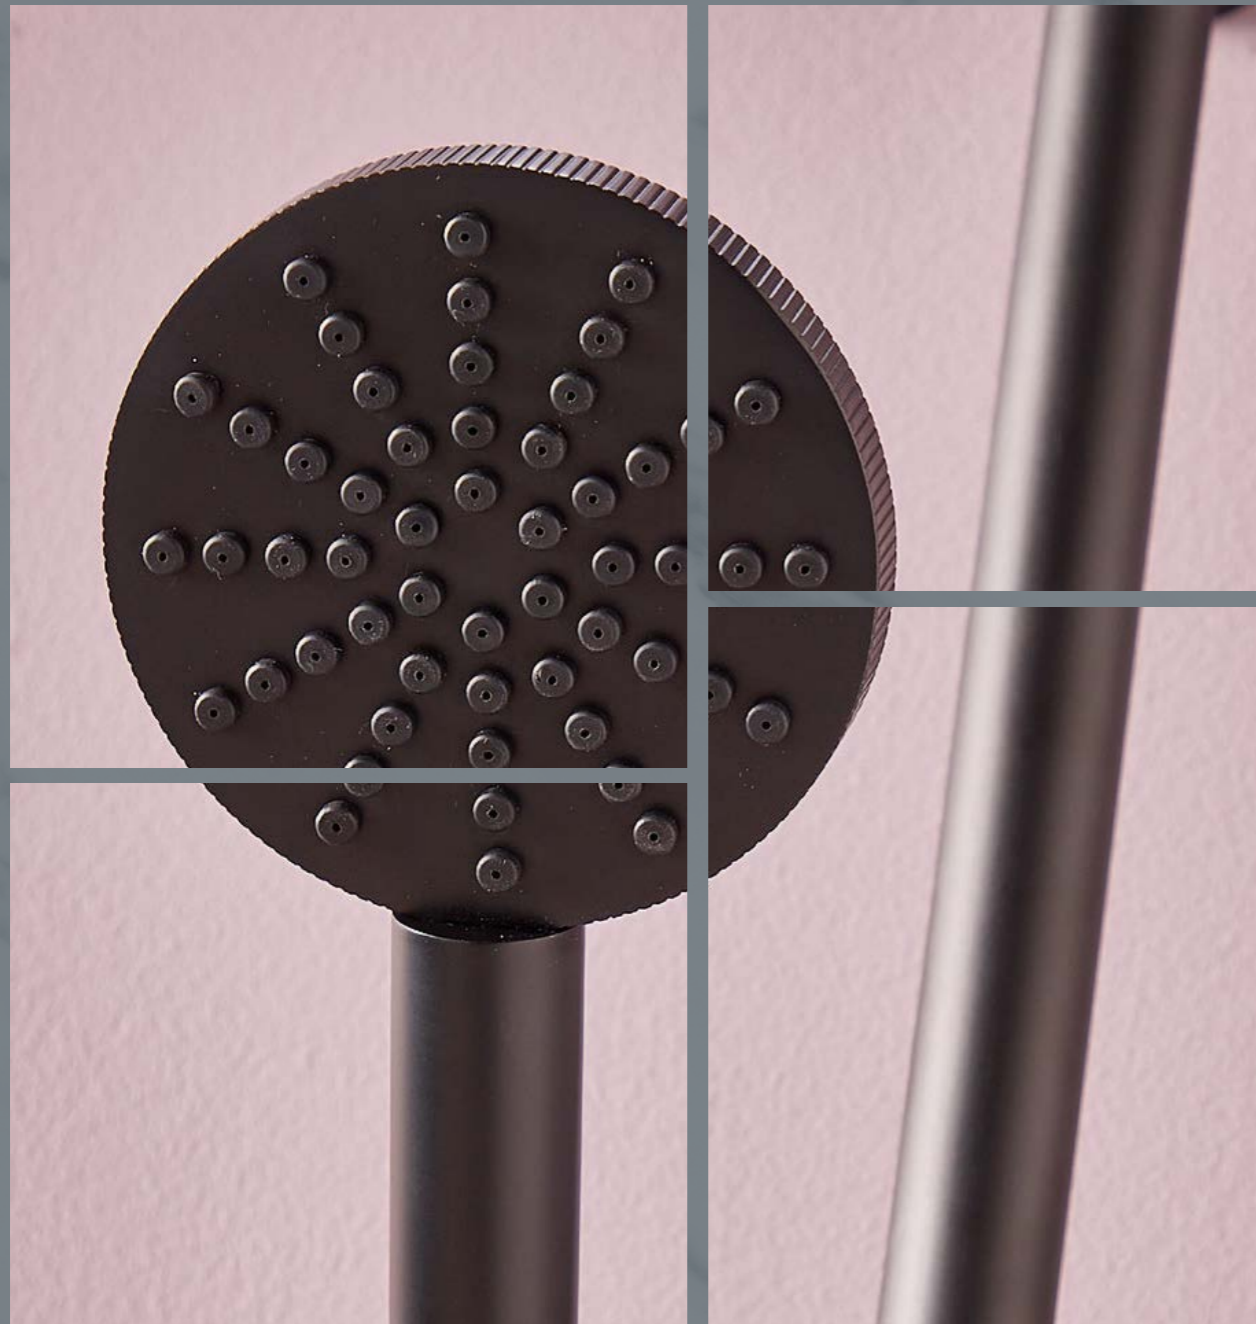

RISER RAILS

- Operating Pressure 0.5 Bar
- Exposed connection - for exposed bar valves and bath fillers

Colour	Price Inc VAT	Code
●	£230.00	NU-079
●	£264.00	NU-080
●	£264.00	NU-081
●	£264.00	NU-083
●	£264.00	NU-082
● NEW	£264.00	NU-167

Colour	Price Inc VAT	Code
●	£51.00	RISERKIT002L

Colour	Price Inc VAT	Code
●	£77.00	RISERKIT001
●	£87.00	BLACK003ORBL

Colour	Price Inc VAT	Code
●	£74.00	RISERKIT005L