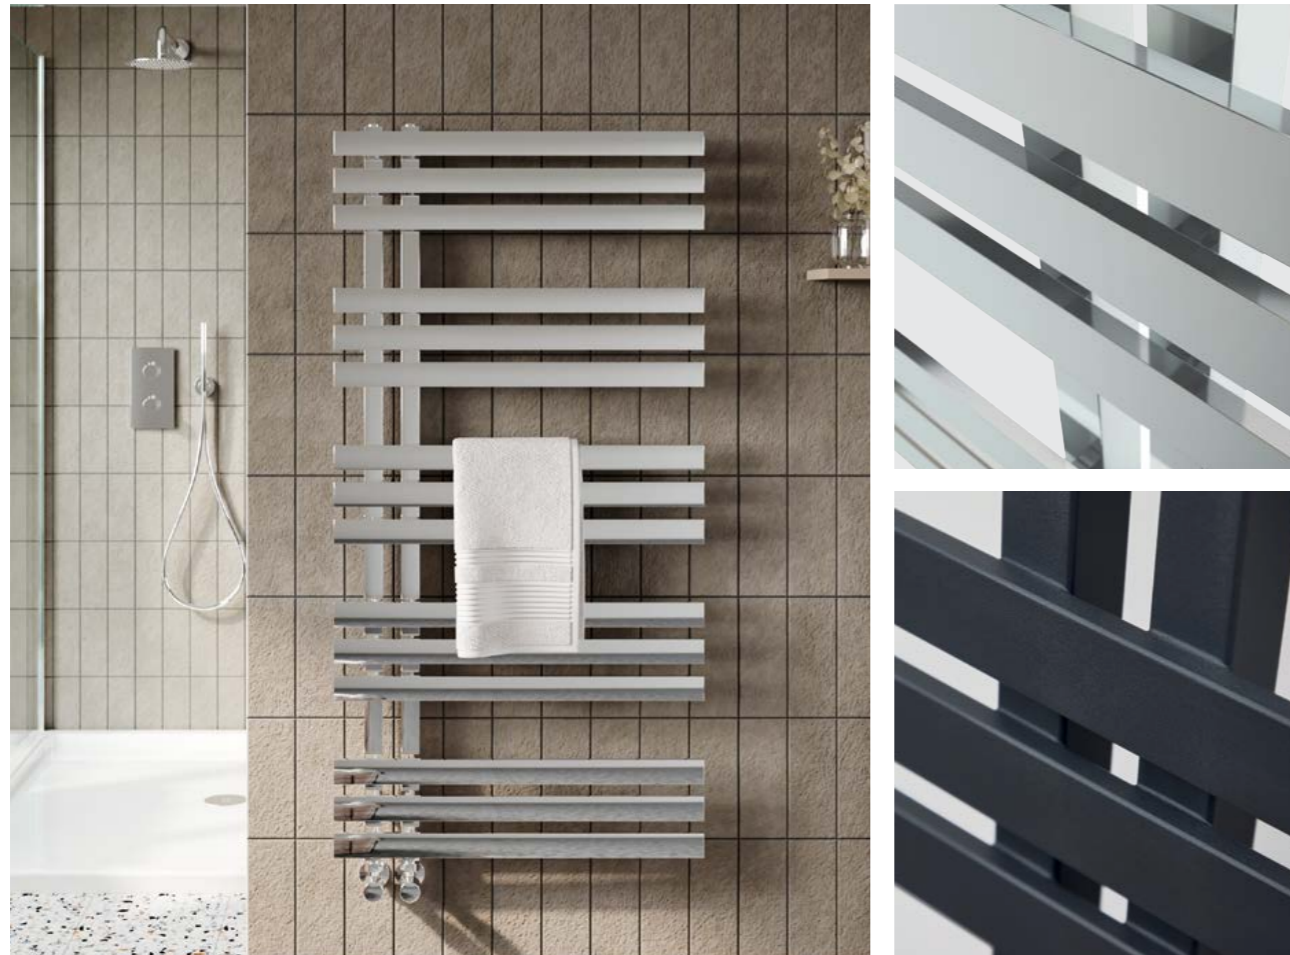

ELIZABETH RADIATORS

Colour	Height (mm)	Width (mm)	Depth (mm)	Tapping Centres (mm)		T30 (BTU)	T50 (BTU)	Duel Fuel Compatible	RRP Inc VAT	Code
				C1	C2					
●	800	500	70	60	80	369	671	YES	£305.00	ELIZ800-500-C
●	800	500	70	60	80	538	978	YES	£315.00	ELIZ800-500-A
●	800	600	70	60	80	422	767	YES	£410.00	ELIZ800-600-C
●	800	600	70	60	80	614	1116	YES	£368.00	ELIZ800-600-A
●	1200	500	70	60	80	596	1083	YES	£462.00	ELIZ1200-500-C
●	1200	500	70	60	80	867	1576	YES	£420.00	ELIZ1200-500-A
●	1200	600	70	60	80	684	1244	YES	£546.00	ELIZ1200-600-C
●	1200	600	70	60	80	995	1809	YES	£504.00	ELIZ1200-600-A
●	1800	500	70	60	80	762	1386	YES	£672.00	ELIZ1800-500-C
●	1800	500	70	60	80	1238	2250	YES	£630.00	ELIZ1800-500-A
●	1800	600	70	60	80	974	1771	YES	£725.00	ELIZ1800-600-C
●	1800	600	70	60	80	1416	2574	YES	£683.00	ELIZ1800-600-A