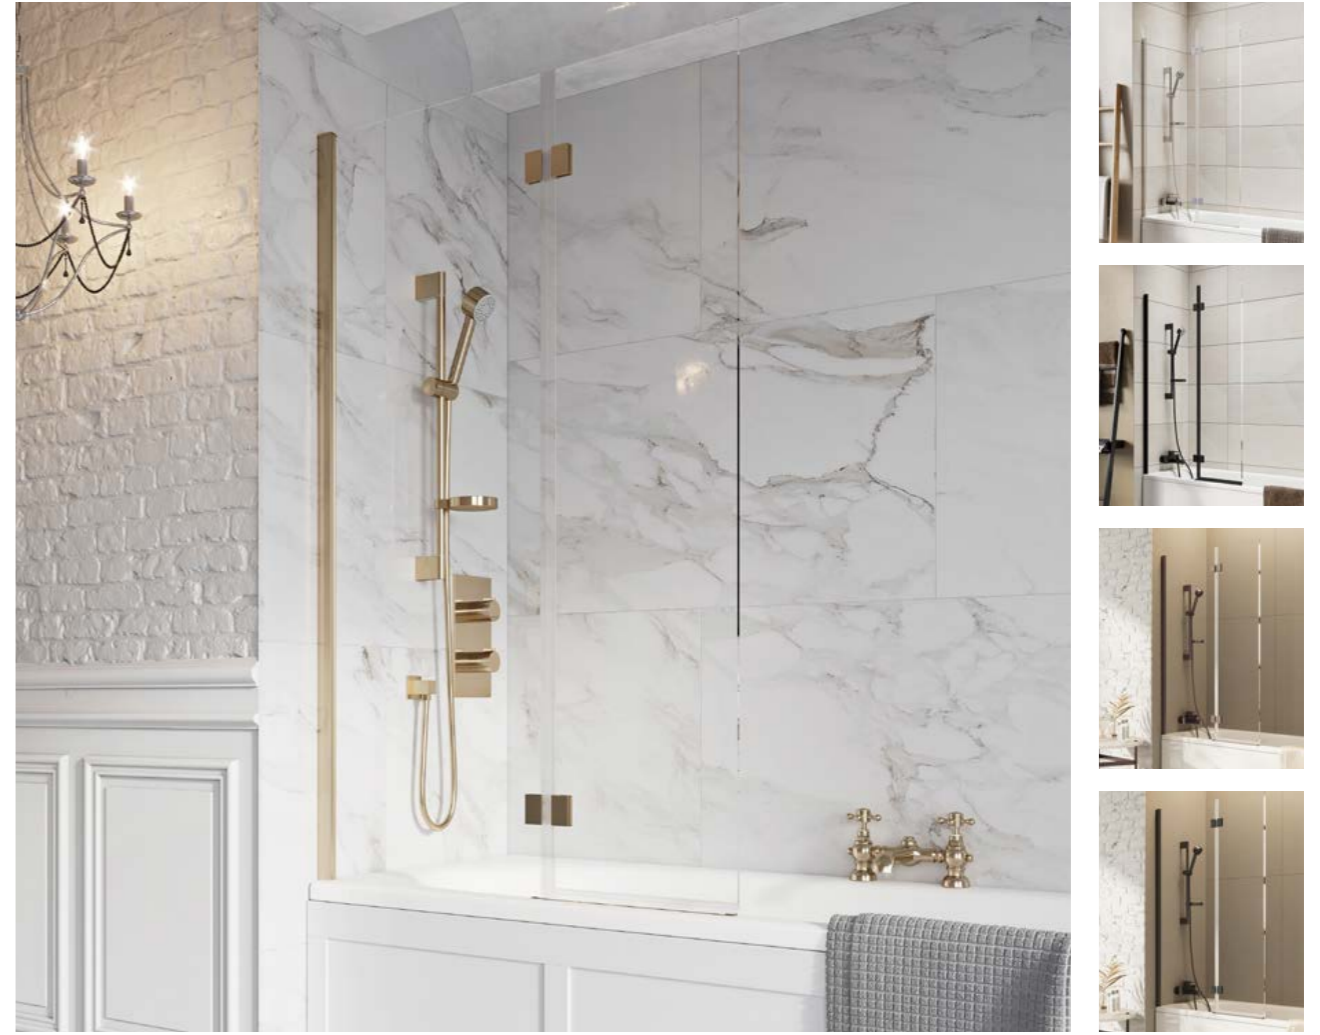

THALIA SINGLE PANEL BATH SCREEN

- 1500mm Tall
- 20mm Adjustment for 'Out of True' Walls
- Up to 8mm thick toughened safety glass

Size (mm)	Colour	Price Inc VAT	Code
800 x 1500mm	●	£315.00	THALIASINGLECHR
	●	£315.00	THALIASINGLEBLK
	●	£368.00	THALIASINGLEBB
	●	£368.00	THALIASINGLEGM
	●	£368.00	THALIASINGLEBZ

THALIA INWARD OPENING BATH SCREEN

- 1500mm Tall
- 20mm Adjustment for 'Out of True' Walls
- Up to 8mm thick toughened safety glass

Size (mm)	Opening Size (A1)	Opening Size (A2)	Colour	Price Inc VAT	Code
900 x 1500mm	500mm	356mm	●	£499.00	THALIAINPACKCHR
			●	£551.00	THALIAINPACKBLK
			●	£578.00	THALIAINPACKBB
			●	£578.00	THALIAINPACKGM
			●	£578.00	THALIAINPACKBZ