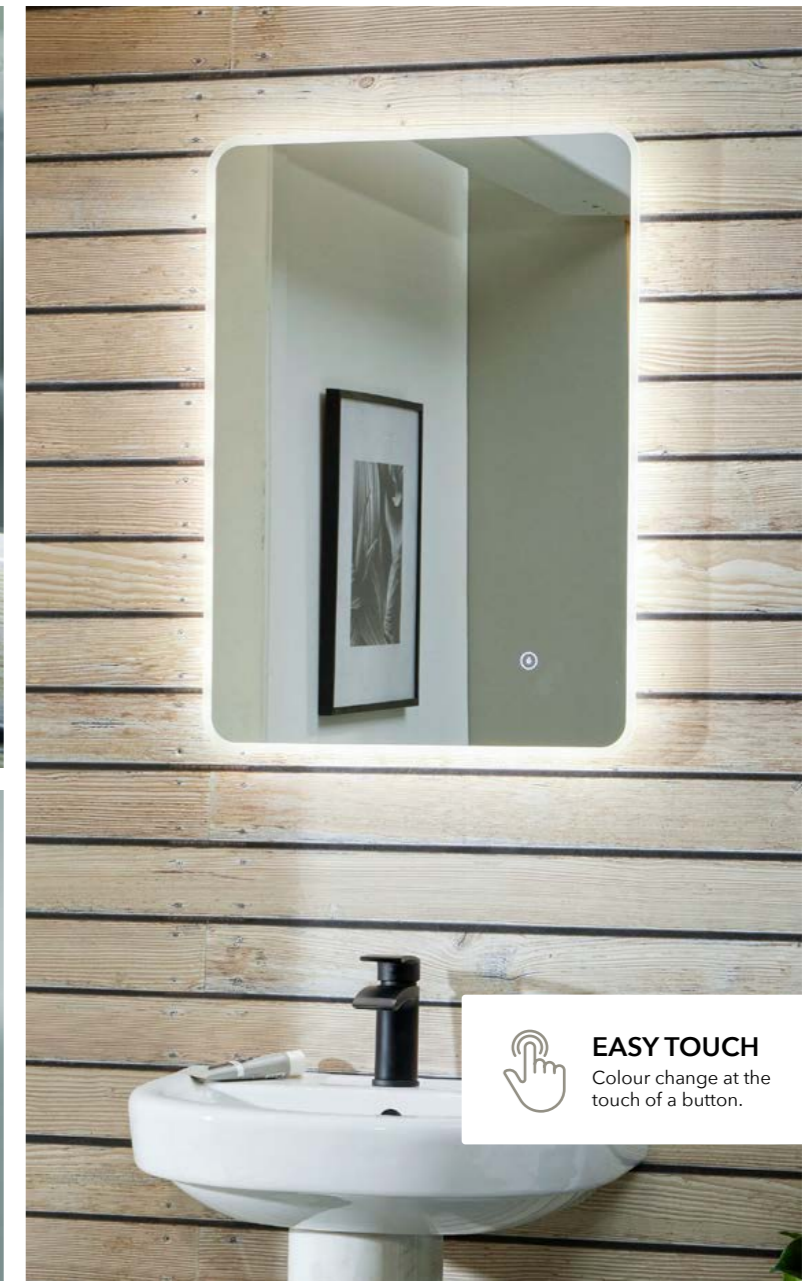

EASY TOUCH
Colour change at the touch of a button.

VIVID LED MIRROR

The illuminated Vivid mirror with demister pad features LED's around the edge to create a stunning focal point in any bathroom.

The simple controls with touch sensor change the light brightness to suit your mood.

SHAPE

RANGE FEATURES

Size (mm)	Price Inc VAT	Code
500x700	£280.00	MIRROR06