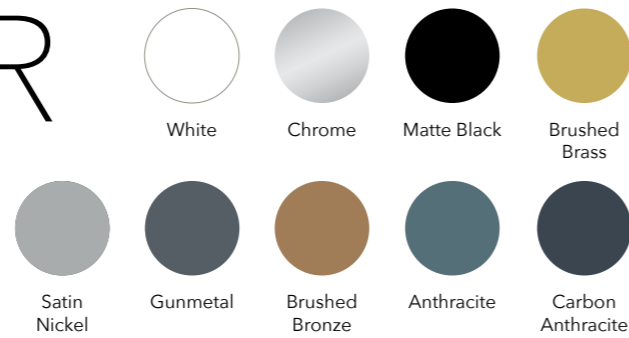

RADIATOR VALVES

STRAIGHT 15MM RADIATOR VALVE (PAIR)

Colour	Price Inc VAT	Code
White	£20.00	TRV001
Chrome	£40.00	TRV004
Matte Black	£51.00	TRV009
Brushed Brass	£51.00	TRV017
Satin Nickel	£51.00	TRV015
Gunmetal	£40.00	TRV007
Brushed Bronze	£40.00	TRV012

ANGLED 15MM RADIATOR VALVE (PAIR)

Colour	Price Inc VAT	Code
White	£20.00	TRV002
Chrome	£40.00	TRV005
Matte Black	£51.00	TRV008
Brushed Brass	£51.00	TRV016
Satin Nickel	£51.00	TRV014
Gunmetal	£51.00	TRV006
Brushed Bronze	£51.00	TRV013

CORNER 15MM RADIATOR VALVE (PAIR)

Colour	Price Inc VAT	Code
White	£37.00	TRV003