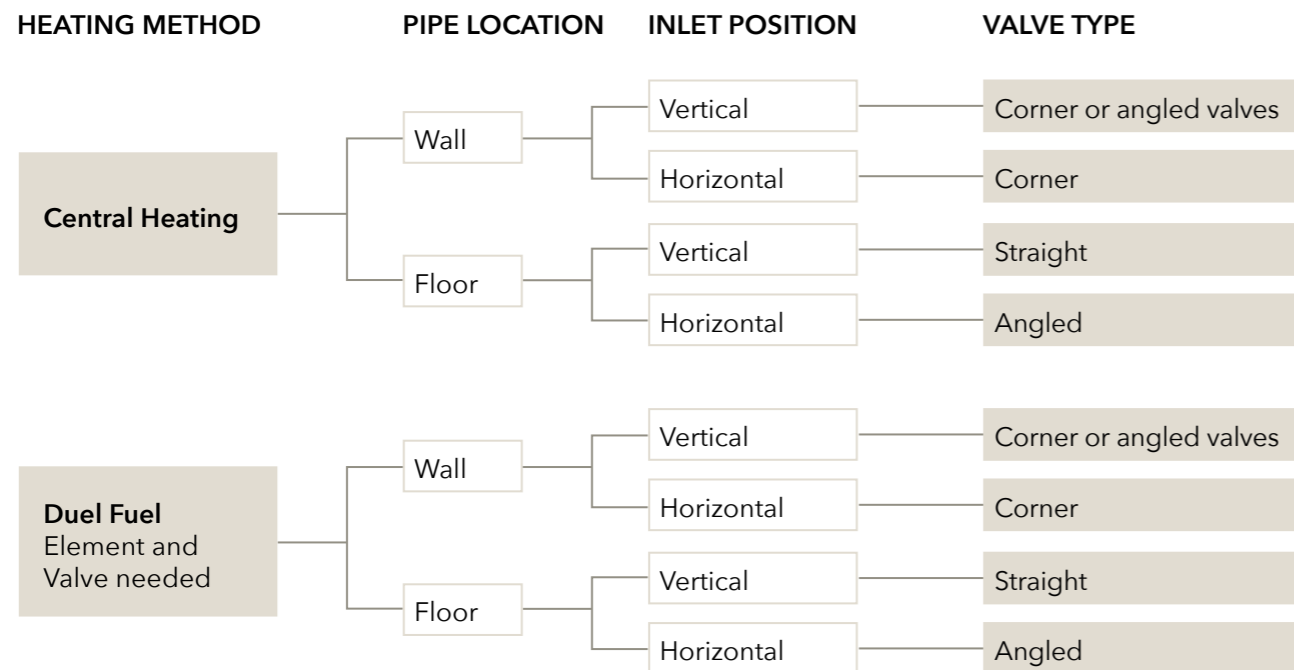

RADIATOR VALVES

STRAIGHT 15MM RADIATOR VALVE (PAIR)

Colour	Price Inc VAT	Code
White	£20.00	TRV001
Chrome	£40.00	TRV004
Matte Black	£51.00	TRV009
Brushed Brass	£51.00	TRV017
Satin Nickel	£51.00	TRV015
Gunmetal	£40.00	TRV007
Brushed Bronze	£40.00	TRV012

ANGLED 15MM RADIATOR VALVE (PAIR)

Colour	Price Inc VAT	Code
White	£20.00	TRV002
Chrome	£40.00	TRV005
Matte Black	£51.00	TRV008
Brushed Brass	£51.00	TRV016
Satin Nickel	£51.00	TRV014
Gunmetal	£51.00	TRV006
Brushed Bronze	£51.00	TRV013

CORNER 15MM RADIATOR VALVE (PAIR)

Colour	Price Inc VAT	Code
White	£37.00	TRV003