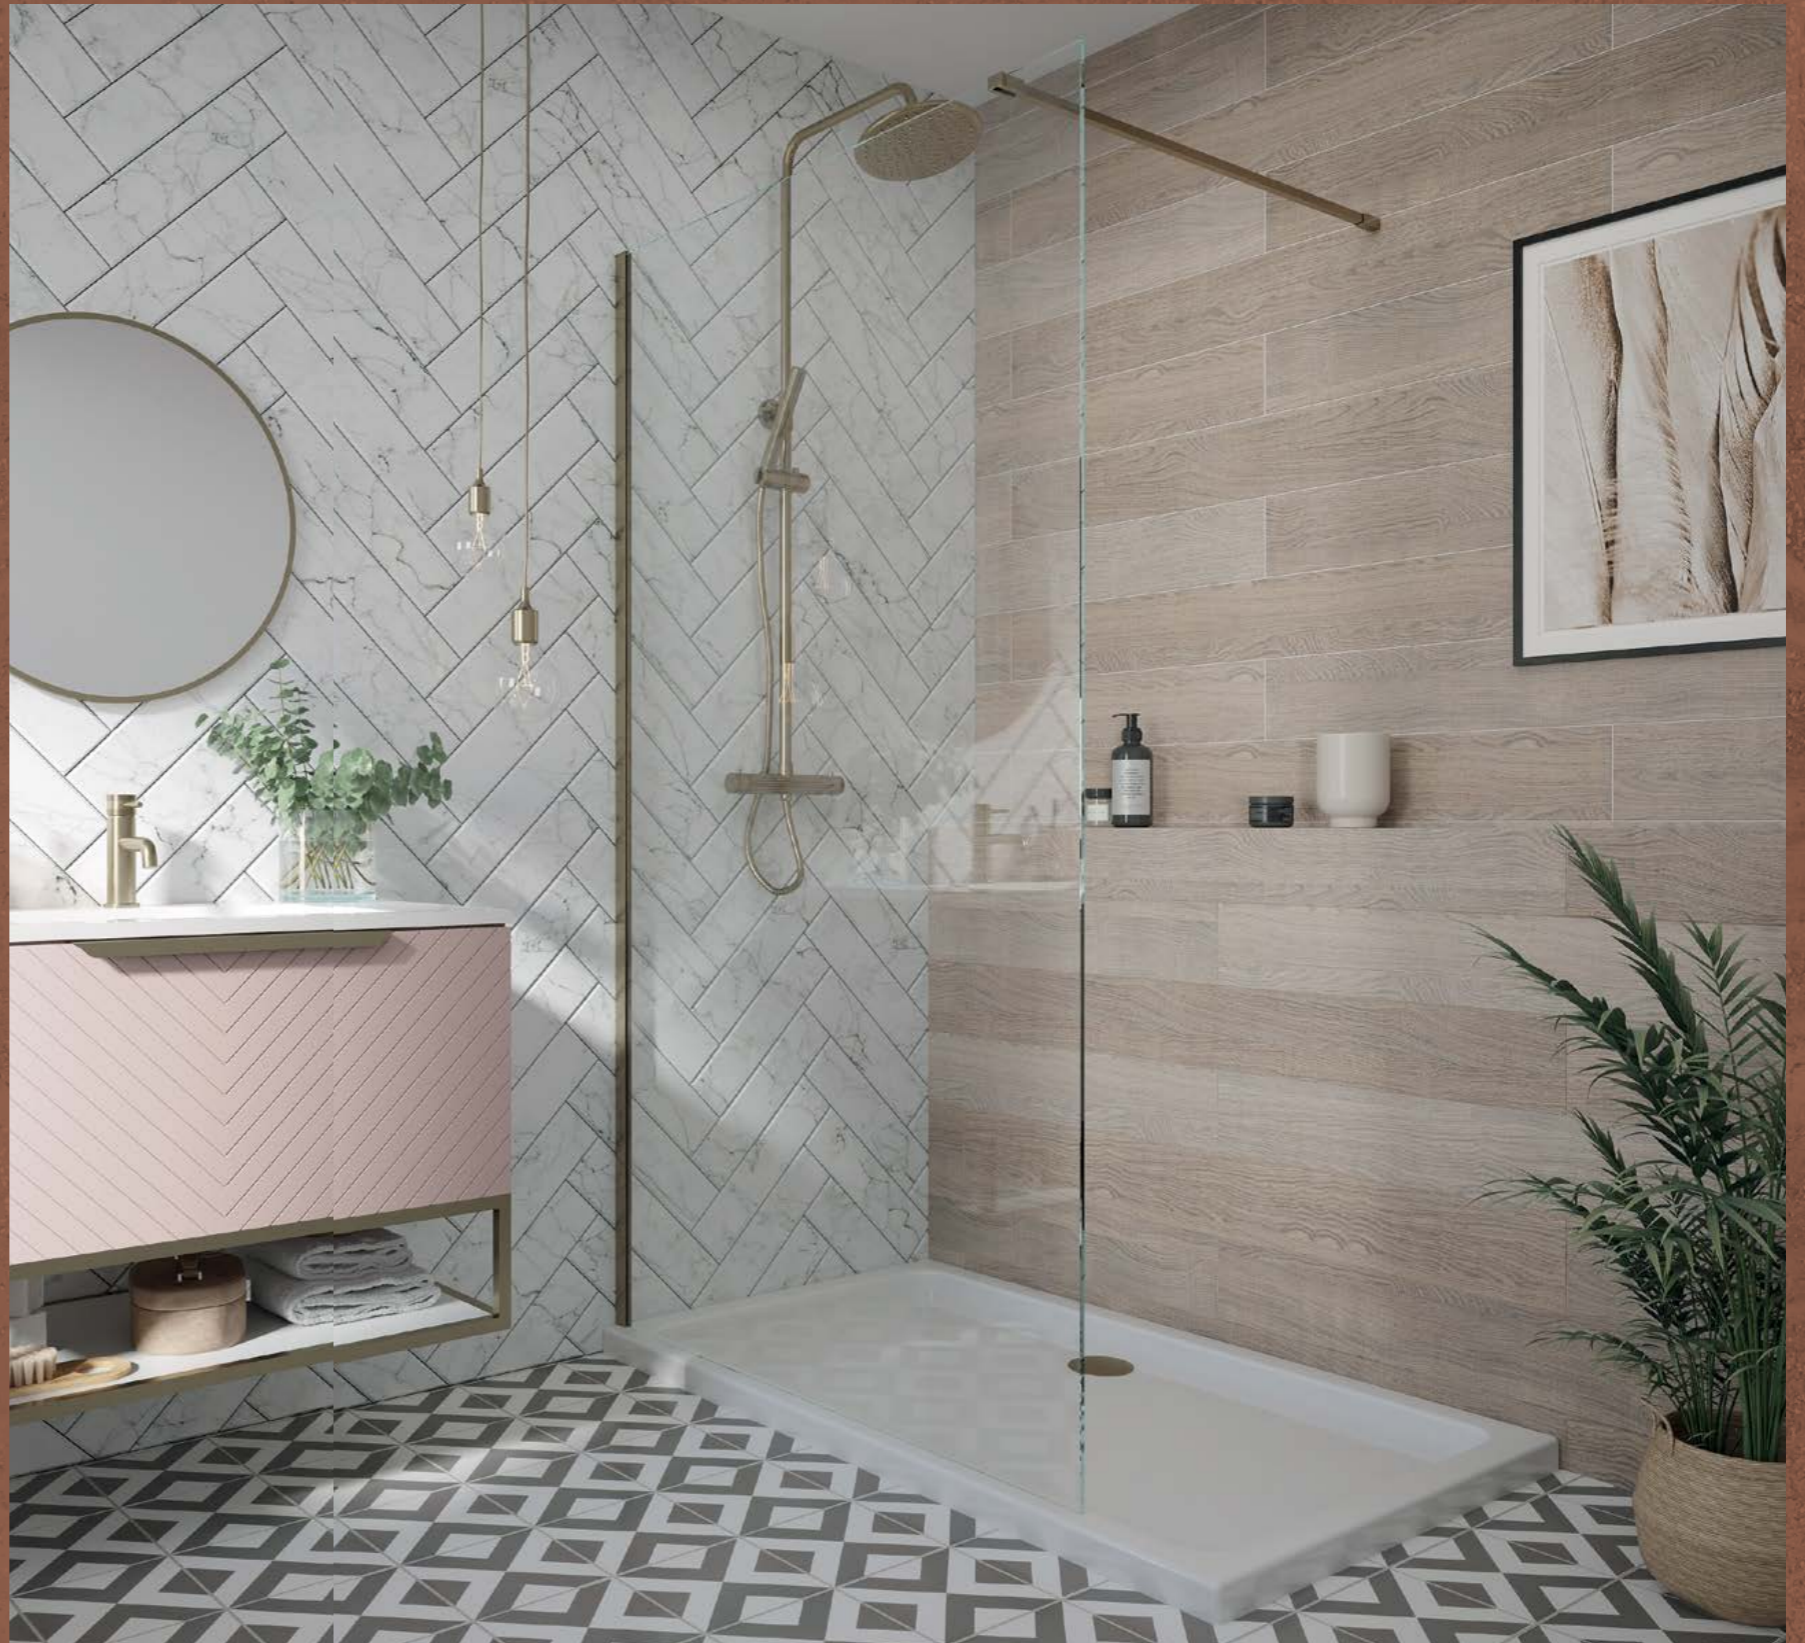

WETROOM ENCLOSURES

Forte Wetroom Panels
Minos Wetroom Panels

268
282

Scan for product &
technical information.