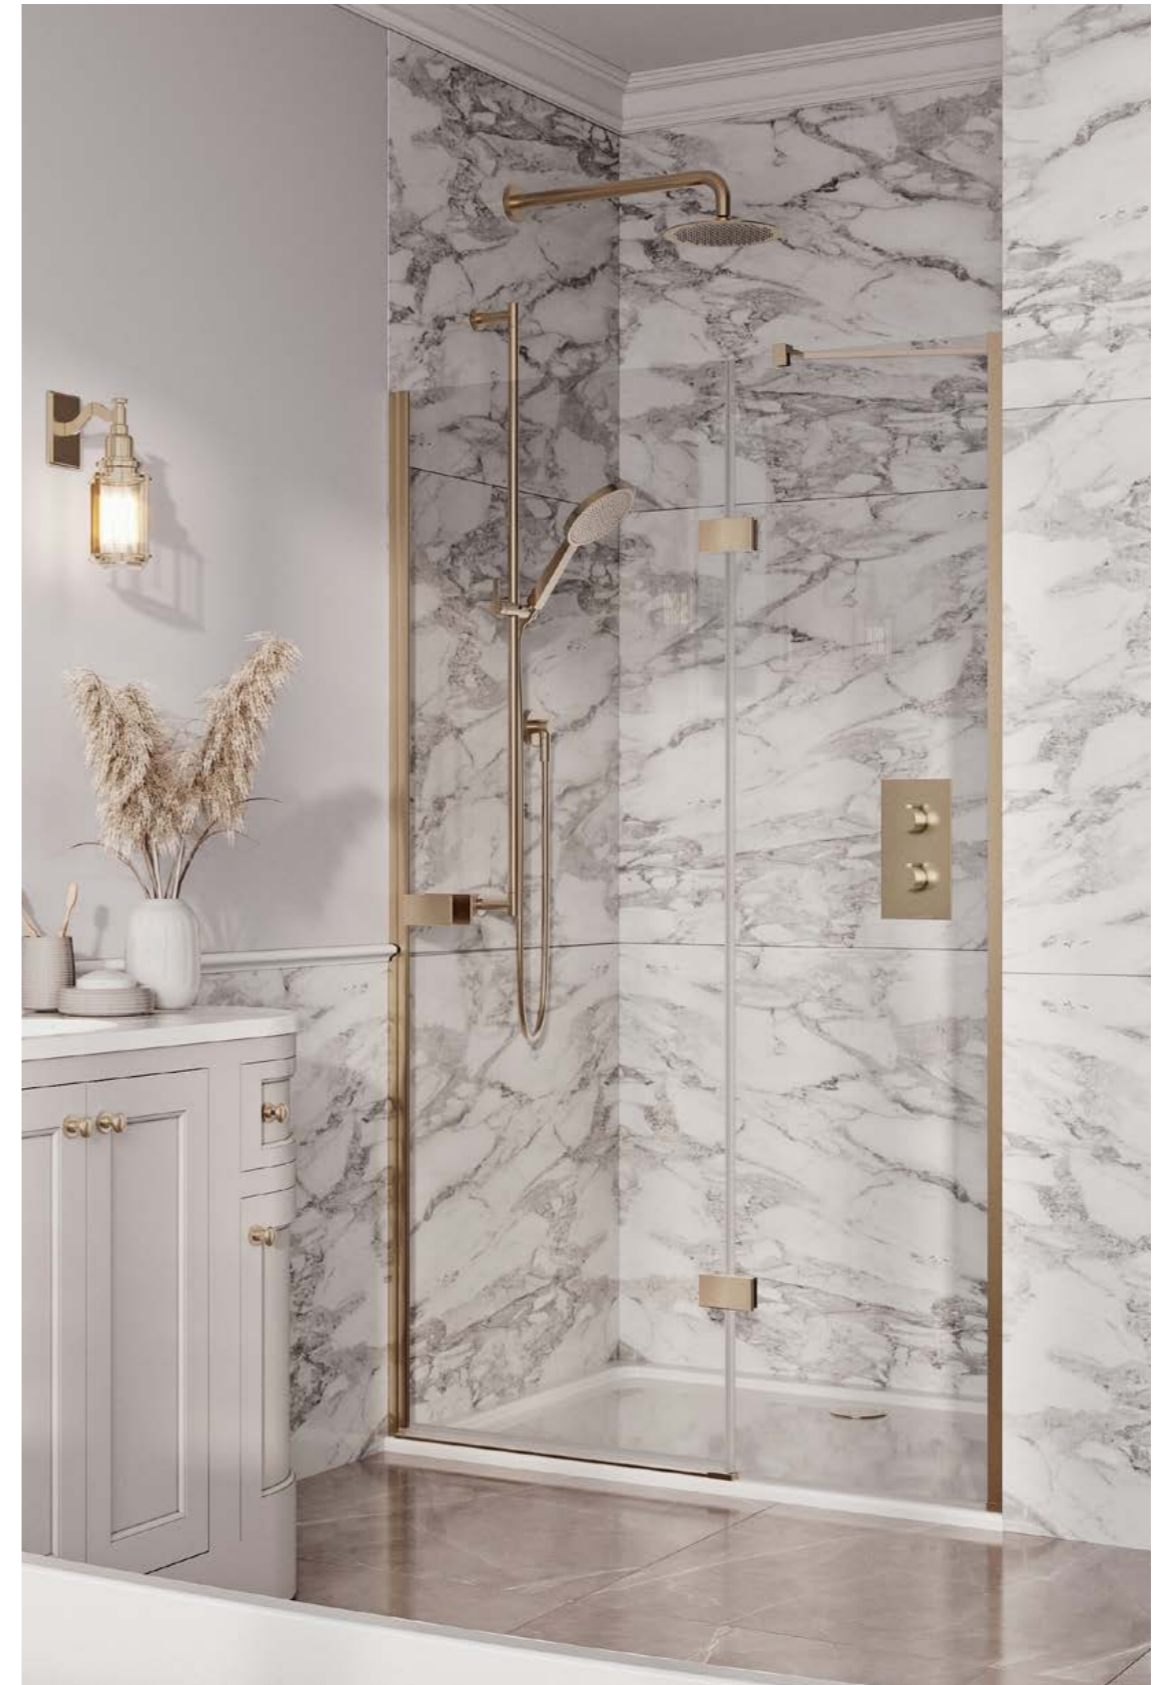

SIDE PANEL Height 1900mm

Size	Width (mm)	Colour	Price Inc VAT	Code
700	670 - 690mm	●	£326.00	ATHSIDE700
		●	£547.00	ATHSIDE700 / ATHSIDEPACKBB
		●	£447.00	ATHSIDE700 / ATHSIDEPACKBLK
760	730 - 750mm	●	£326.00	ATHSIDE760
		●	£547.00	ATHSIDE760 / ATHSIDEPACKBB
		●	£447.00	ATHSIDE760 / ATHSIDEPACKBLK
800	770 - 790mm	●	£337.00	ATHSIDE800
		●	£558.00	ATHSIDE800 / ATHSIDEPACKBB
		●	£458.00	ATHSIDE800 / ATHSIDEPACKBLK
900	870 - 890mm	●	£337.00	ATHSIDE900
		●	£558.00	ATHSIDE900 / ATHSIDEPACKBB
		●	£458.00	ATHSIDE900 / ATHSIDEPACKBLK

Scan for product & technical information.