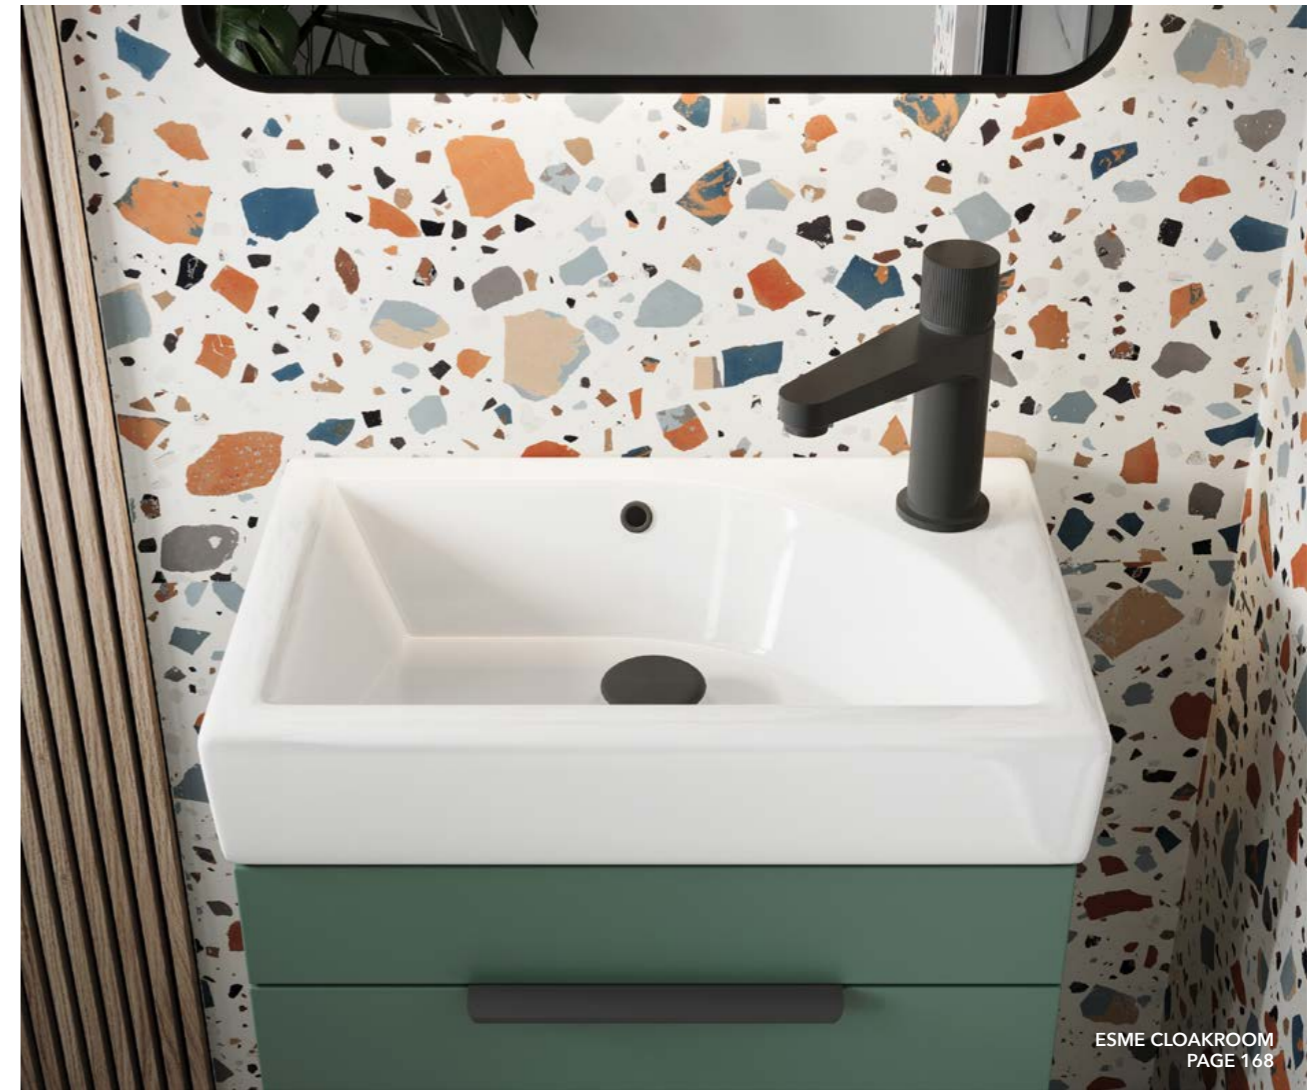

H8 x W255 x D30

£22.00

**CHROME KNOB HANDLE**  
FITTED-CHROME-KNOB

H23 x W23 x D33

£22.00

**POLISHED CHROME TRADITIONAL CUP HANDLE**  
HANDLE-TRADITIONAL-CHROME

H40 x W90 x D20

£22.00

**POLISHED CHROME WAVE BAR HANDLE**  
HANDLE-WAVE-CHROME

H30 x W168 x D28

£22.00

**STRAIGHT EDGE HANDLE**

**STRAIGHT EDGE CABINET HANDLE 200**  
HANDLE-200CAB-SINGLE

H23 x W196 x D30

£22.00

**STRAIGHT EDGE CABINET HANDLE 300**  
HANDLE-300CAB-SINGLE

H23 x W296 x D30

£22.00

ESME CLOAKROOM  
PAGE 168

**FLAT HANDLE**

Colour	Description	Size (mm)	Price Inc VAT	Code
●	Flat Handle 200mm - Chrome	H40 x W200 x D16	£22.00	HANDLE021
●	Flat Handle 200mm - Matte Black	H40 x W200 x D16	£22.00	HANDLE022
●	Flat Handle 200mm - Brushed Brass	H40 x W200 x D16	£22.00	HANDLE025
●	Flat Handle 200mm - Gunmetal	H40 x W200 x D16	£22.00	HANDLE023
●	Flat Handle 200mm - Brushed Bronze	H40 x W200 x D16	£22.00	HANDLE024
● <b>NEW</b>	Flat Handle 200mm - Brushed Nickel	H40 x W200 x D16	£22.00	HANDLE035
● <b>NEW</b>	Flat Handle 400mm - Chrome	H40 x W400 x D16	£22.00	HANDLE032
● <b>NEW</b>	Flat Handle 400mm - Matte Black	H40 x W400 x D16	£22.00	HANDLE033
● <b>NEW</b>	Flat Handle 400mm - Brushed Brass	H40 x W400 x D16	£22.00	HANDLE031