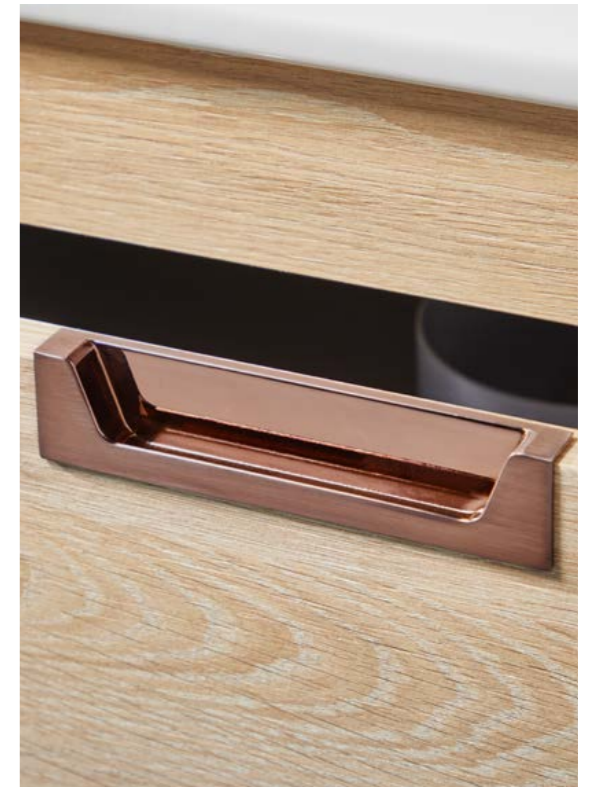

Davos Oak

Matte Dust Grey

Matte Reed Green

**AUBREY 600 WALL HUNG CABINET & BASIN**

600w x 500h x 458d (Aubrey does not include handles as standard)

Description	Colour	Price Inc VAT	Code
Aubrey 600 Wall Hung Cabinet		£473.00	AUBREY-600-VANITY-OAK
		£473.00	AUBREY-600-VANITY-GREY
		£473.00	AUBREY-600-VANITY-GREEN
Aubrey Handle Pair		£22.00	AUBREY-HANDLE-CHROME
		£22.00	AUBREY-HANDLE-BLACK
		£22.00	AUBREY-HANDLE-GUN
		£22.00	AUBREY-HANDLE-BRBRASS
		£22.00	AUBREY-HANDLE-BZ
		£22.00	AUBREY-HANDLE-BN
Aubrey 610 Basin		£214.00	BASIN004
		<b>Combined</b>	
		£709.00	