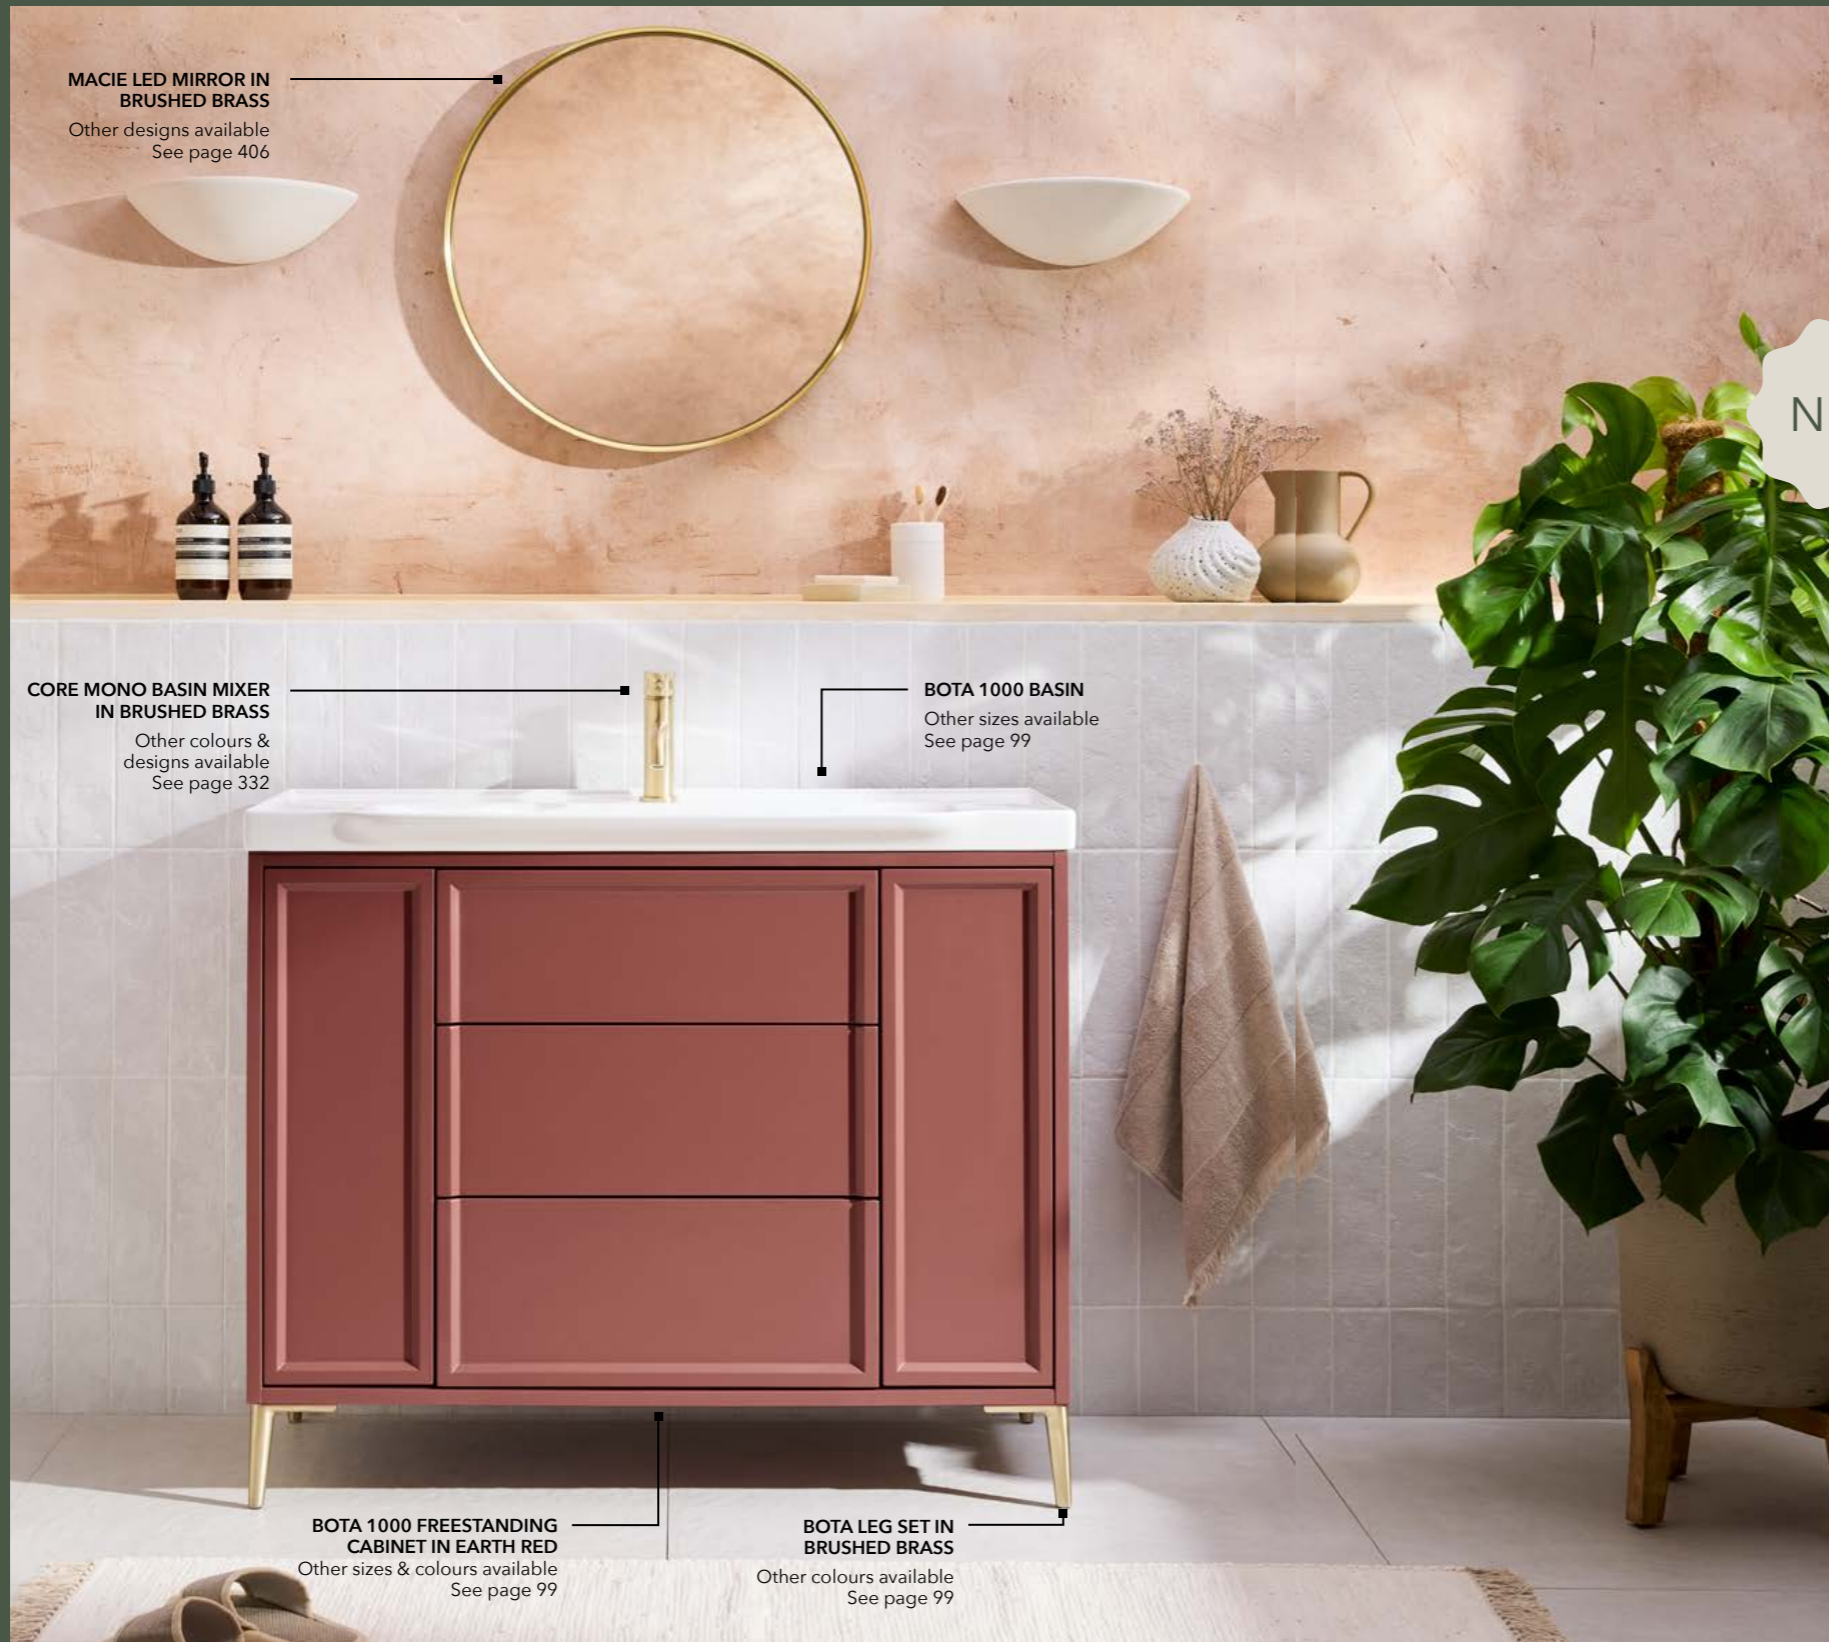

MACIE LED MIRROR IN BRUSHED BRASS
Other designs available
See page 406

CORE MONO BASIN MIXER IN BRUSHED BRASS
Other colours & designs available
See page 332

BOTA 1000 BASIN
Other sizes available
See page 99

BOTA 1000 FREESTANDING CABINET IN EARTH RED
Other sizes & colours available
See page 99

BOTA LEG SET IN BRUSHED BRASS
Other colours available
See page 99

NEW

BOTA

Elevate your bathroom with the exquisite Bota collection – a true statement of refined luxury. Expertly crafted with a striking freestanding design, Bota is created to be the focal point of any sophisticated space. Available in both sleek slab and elegantly fluted styles, each piece is thoughtfully designed with meticulous attention to detail.

Bota features a sleek push-to-open mechanism with soft-close functionality, delivering effortless, handle-free elegance.

The slender, sculptural leg set comes in four of our signature finishes, allowing you to personalise your piece with timeless elegance. Complete the look with a premium-quality basin, available in three perfectly proportioned sizes for a flawless finishing touch.

Scan for product & technical information.