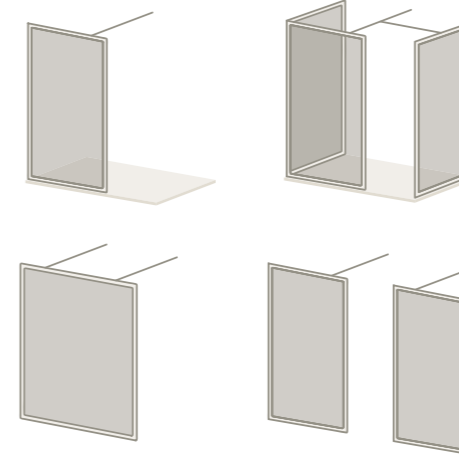

CONFIGURE YOUR MINOS WETROOM

STEP 1 Choose your configuration

STEP 2 Choose your framed shower wall

Size	Colour	Price Inc VAT	Code
700 x 2000	●	£431.00	MINFRAME700BLK
	●	£536.00	MINFRAME700BB
760 x 2000	●	£441.00	MINFRAME760BLK
	●	£546.00	MINFRAME760BB
800 x 2000	●	£452.00	MINFRAME800BLK
	●	£557.00	MINFRAME800BB
900 x 2000	●	£462.00	MINFRAME900BLK
	●	£567.00	MINFRAME900BB
1000 x 2000	●	£473.00	MINFRAME1000BLK
	●	£604.00	MINFRAME1000BB
1100 x 2000	●	£483.00	MINFRAME1100BLK
	●	£630.00	MINFRAME1100BB
1200 x 2000	●	£504.00	MINFRAME1200BLK
	●	£672.00	MINFRAME1200BB

STEP 3 Choose your stabilising options

Product	Colour	Price Inc VAT	Code
Straight stabilising Bar (1000mm)	●	£105.00	MINFRAMEBRACEBLK
	●	£105.00	MINFRAMEBRACEBB
T Bracket (to connect 2 stabilising bars)	●	£42.00	MINFRAMETBRACKBLK
	●	£42.00	MINFRAMETBRACKBB

For product and technical information visit scudo.co.uk