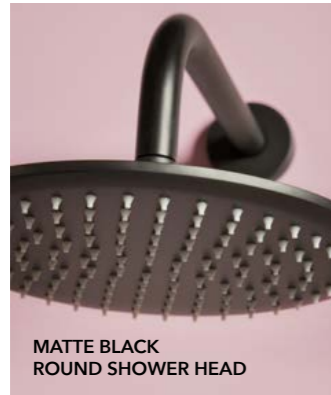

SELECT A FIXED SHOWER HEAD

Our shower heads are available in a variety of round and square designs, including a fluted option for a more unique and elegant look. The Spotlight shower head stands out as a premium choice, designed to make a bold statement in modern bathrooms, with its striking design and high-quality brass material.

To simplify installation, all Scudo shower heads come equipped with shower wall arms, ensuring that you have everything you need for an easy setup.

ROUND SHOWER HEAD & ARM

Includes shower arm.

Colour	Operating Pressure	Price Inc VAT	Code
●	0.5 Bar	£120.00	NU-064
●	0.5 Bar	£145.00	NU-065
●	0.5 Bar	£145.00	NU-066
●	0.5 Bar	£145.00	NU-067
●	0.5 Bar	£145.00	NU-068
● NEW	0.5 Bar	£145.00	NU-164

SQUARE SHOWER HEAD & ARM

Includes shower arm.

Colour	Operating Pressure	Price Inc VAT	Code
●	0.5 Bar	£135.00	NU-069
●	0.5 Bar	£170.00	NU-070
●	0.5 Bar	£170.00	NU-071
●	0.5 Bar	£170.00	NU-072
●	0.5 Bar	£170.00	NU-073
● NEW	0.5 Bar	£170.00	NU-165

CORE ROUND SHOWER HEAD & ARM

Includes shower arm.

Colour	Operating Pressure	Price Inc VAT	Code
●	0.5 Bar	£250.00	NU-059
●	0.5 Bar	£260.00	NU-060
●	0.5 Bar	£260.00	NU-062
●	0.5 Bar	£260.00	NU-063
●	0.5 Bar	£260.00	NU-061

CORE SPOTLIGHT SHOWER HEAD

Colour	Operating Pressure	Price Inc VAT	Code
●	0.5 Bar	£260.00	NU-055
●	0.5 Bar	£260.00	NU-057
●	0.5 Bar	£260.00	NU-058
●	0.5 Bar	£260.00	NU-056