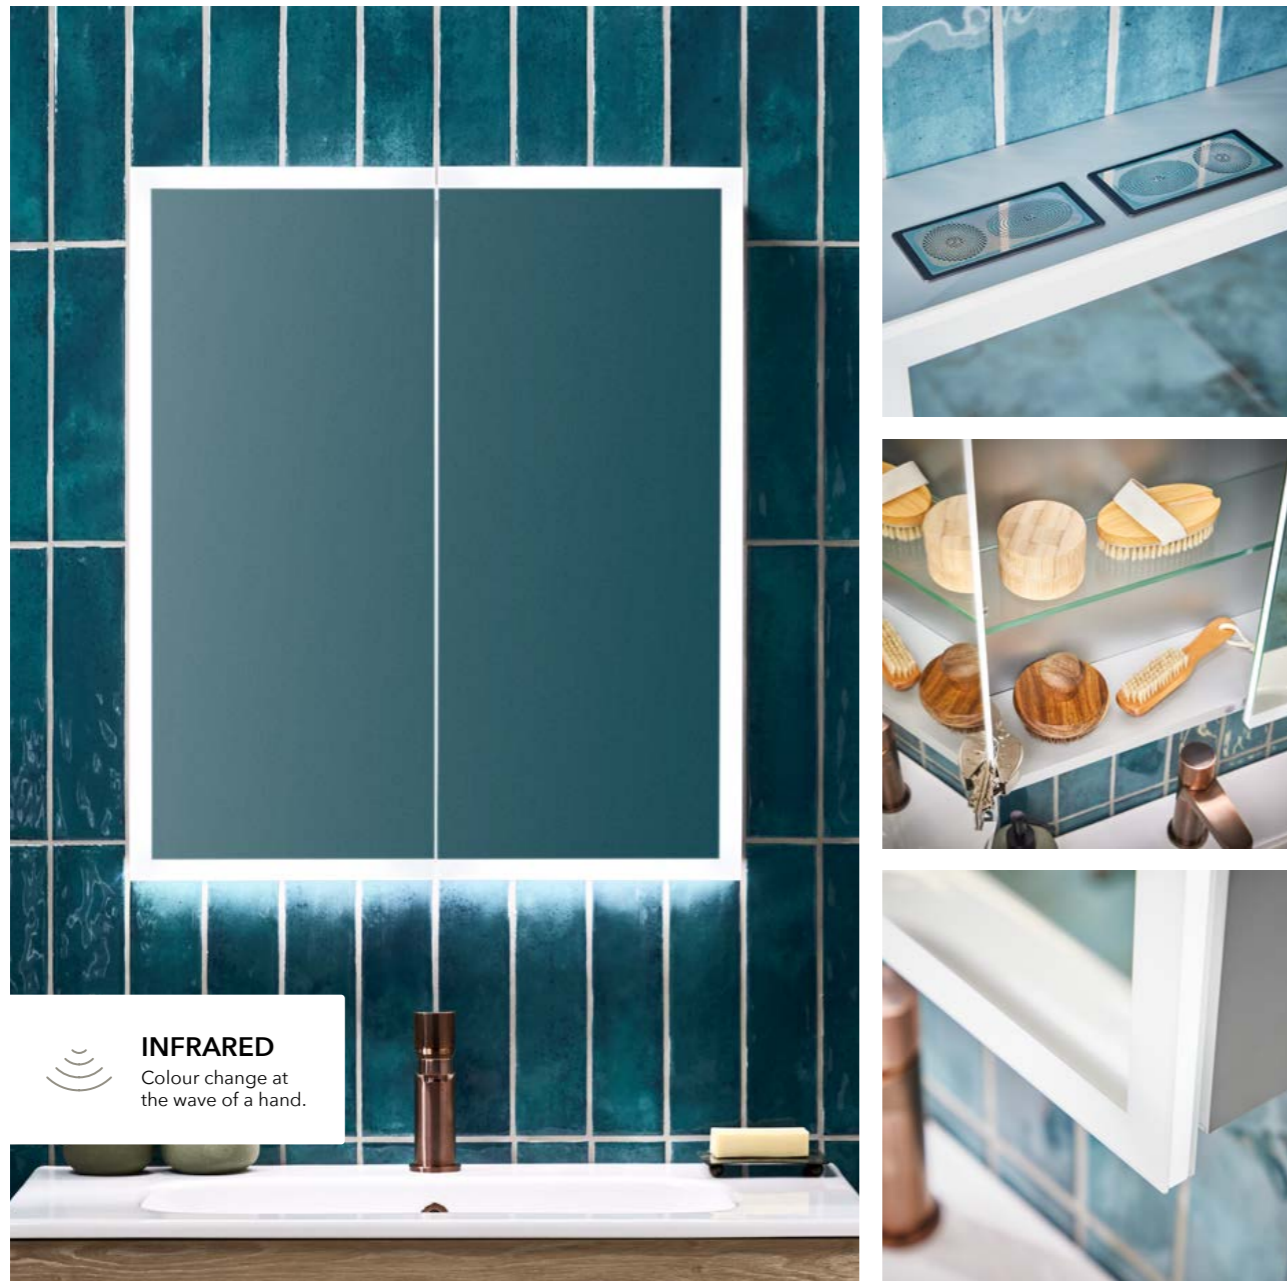

INFRARED
Colour change at the wave of a hand.

PROSPR BLUETOOTH LED CABINET

Prospr offers excellence in bathroom design and combines elegance and practicality in one handy cabinet with Bluetooth technology.

The LED lighting is activated by an infra-red sensor eliminating fingerprints. The cabinet includes a demister pad, an electric shaver socket on the inside, and mirrored side panels for additional head and shoulder viewing. For additional functionality, the two glass shelves are fully adjustable.

SHAPE

RANGE FEATURES

Size (mm)	Price Inc VAT	Code
500x700 - Single Door	£788.00	CABINET001
600x700 - Double Door	£945.00	CABINET002