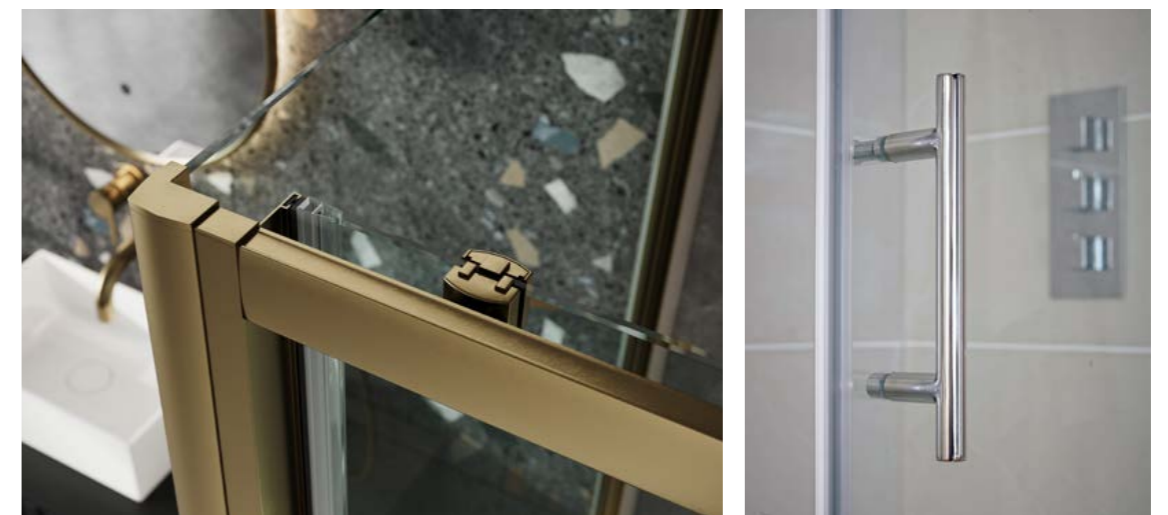

# KORRA PIVOT DOOR

- Up to 6mm thick toughened safety glass
- 1850mm tall
- Universal design for left or right hand openings
- Acqua shield glass treatment
- Lifetime guarantee
- Large adjustment for out of true walls and easy installation
- High quality pivot mechanism