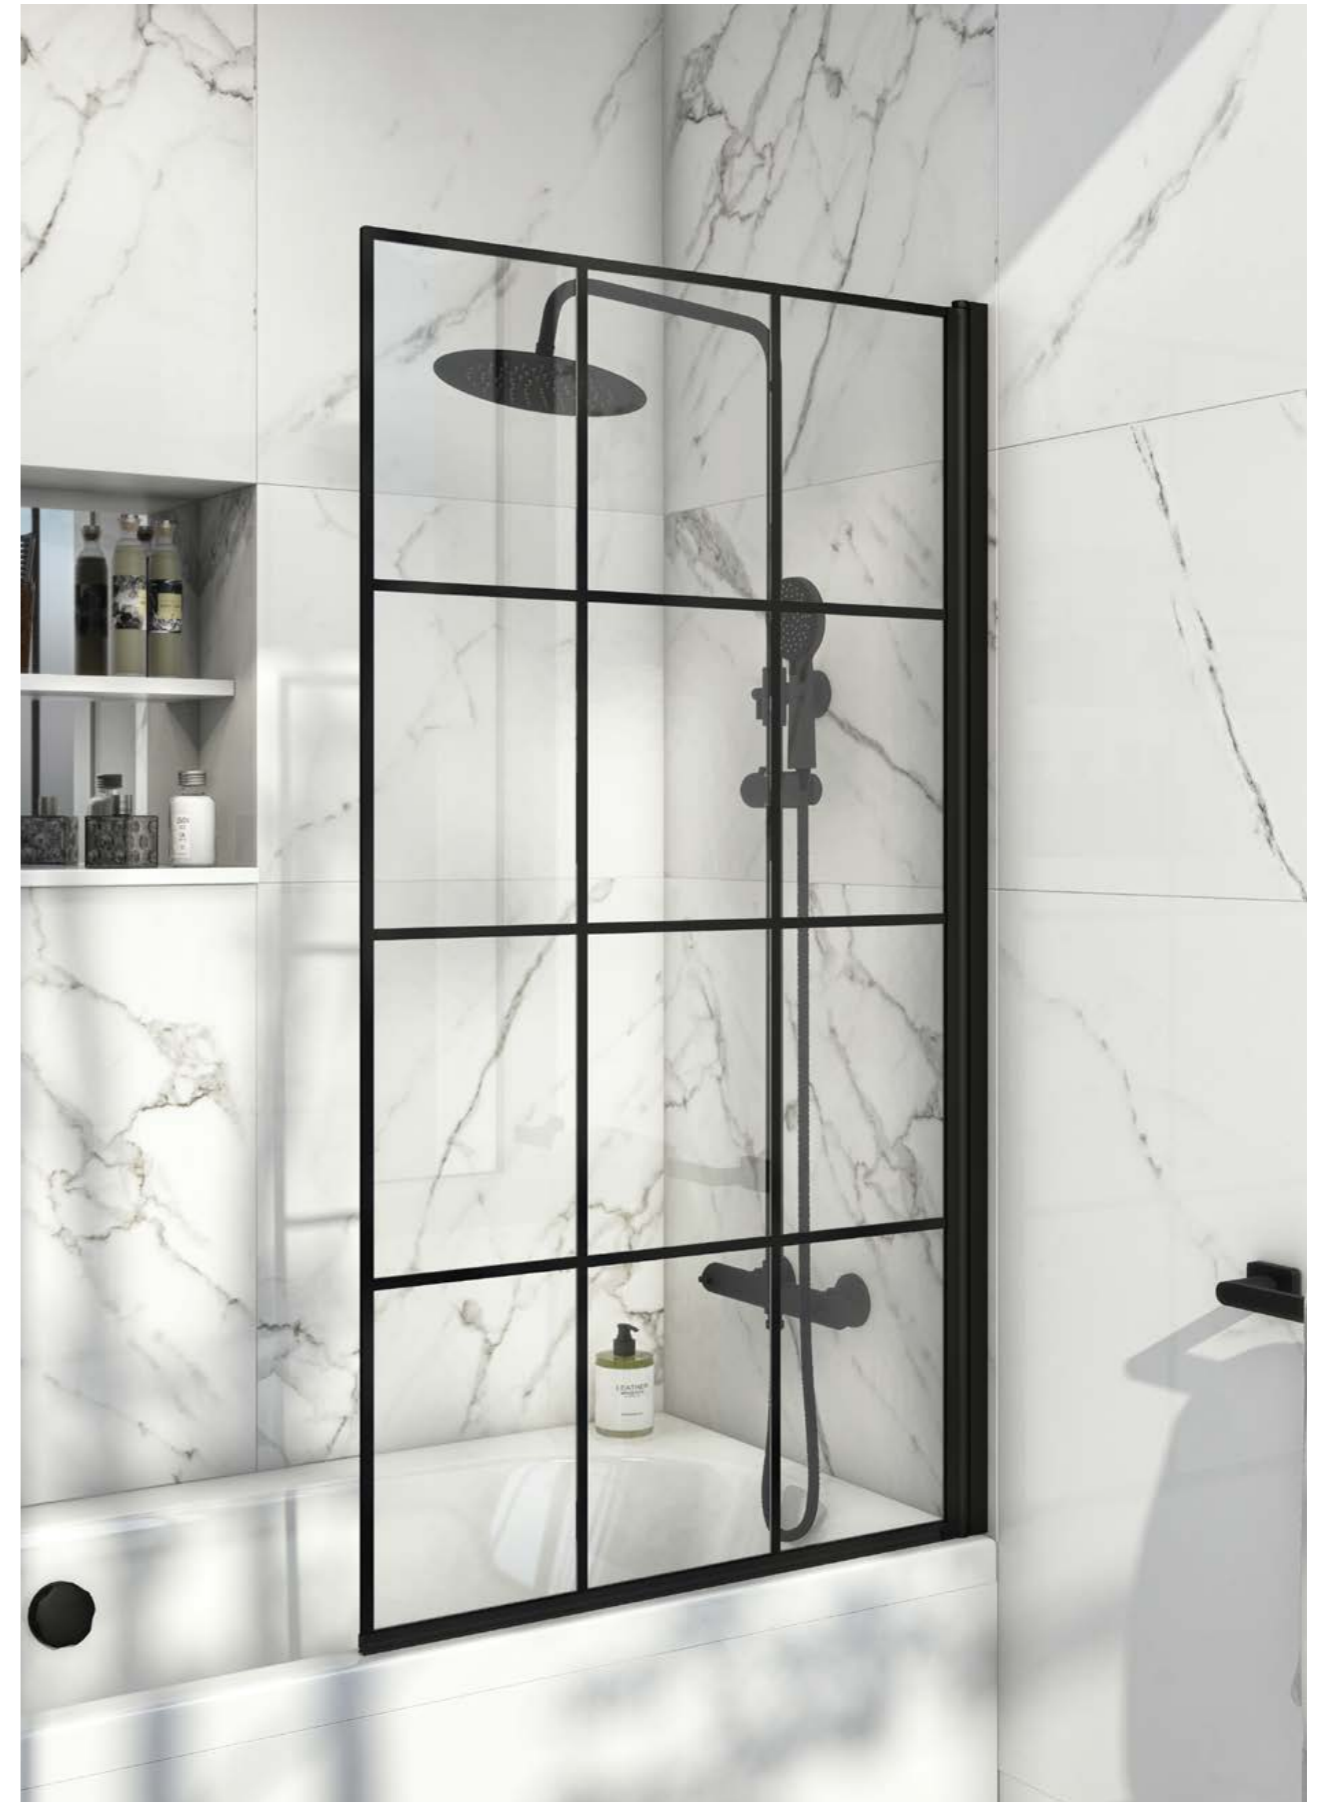

L SHAPE CHROME BATH SCREEN

6mm toughened safety glass.
10mm adjustment for easy installation and adjustment.
Clear high quality seal
Bright reflective polished Chrome profiles

Colour	Width (mm)	Price Inc VAT	Code
●	1400 x 825	£216.00	SCREEN003

P SHAPE CHROME BATH SCREEN

6mm toughened safety glass.
12mm adjustment for easy installation and adjustment.
Clear high quality seal.
Bright reflective polished chrome profiles.

Colour	Size (mm)	Price Inc VAT	Code
●	1400 x 800	£216.00	SCREEN002

BLACK GRID 6MM THICK BATH SCREEN

6mm toughened safety glass.
12mm wide silkscreen printed inner grid lines.
12mm adjustment for easy installation and adjustment.

Colour	Size (mm)	Price Inc VAT	Code
●	1400 x 800	£206.00	GRIDBATH SCREEN