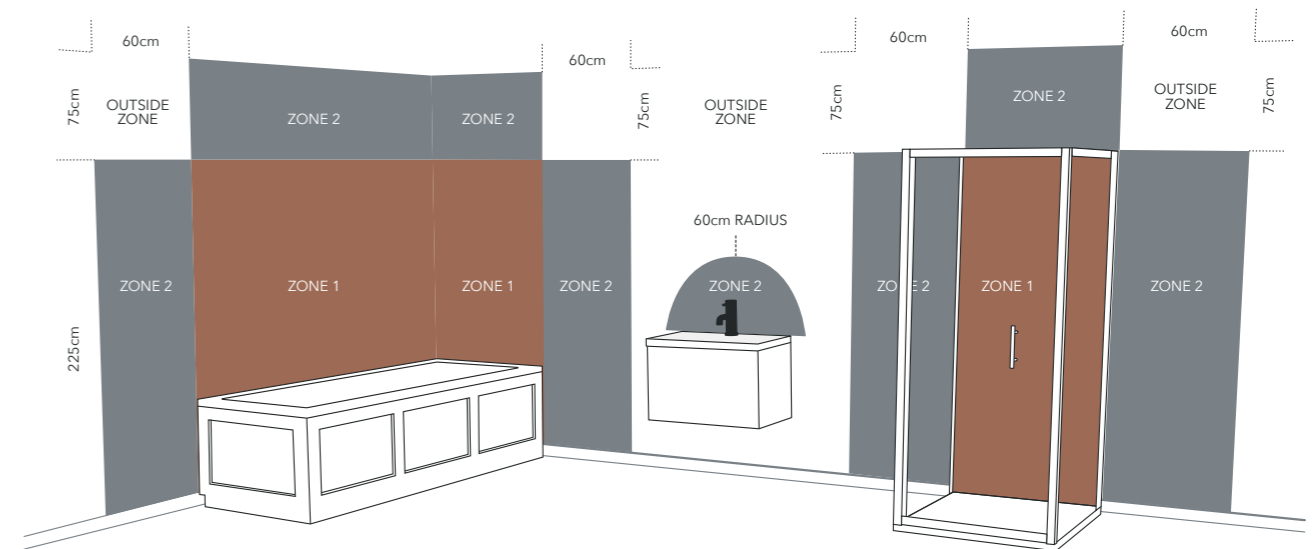

SCUDO PRODUCT GUARANTEES

All Scudo products are built to last and most products are covered by an industry leading lifetime guarantee to give you complete peace of mind that you are buying the best in bathroom design. Our exclusions are listed below along with exclusion guarantee years for spares. Please complete and submit your guarantee form to activate. Visit scudo.co.uk/guarantee for further information and to download your form(s).

Product Category	Guarantee	Exclusions from Guarantee	Exclusion Guarantee Years
Sanitaryware	Lifetime	Cistern Fittings	5
		Toilet Seats	2
		Wall Hung Frames & Plates	5
Furniture	Lifetime	-	-
Baths	Lifetime	-	-
Shower Enclosures & Bath Screens	Lifetime	Handles	2
		Rollers	2
		Hinges	2
		Seals	2
Wetroom Panels	Lifetime	-	-
Shower Trays	Lifetime	Shower Wastes	2
		Cartridges	5
		Diverter	5
		O Rings	5
		Hoses	2
Showering	Lifetime	Cartridges	15
		Tap Glands	5
		Diverter	5
		O Rings	5
Brassware	Lifetime	Diverter	5
		O Rings	5
		Hoses	2
Heating	5 Years	Inhibitor must be within the system at all times, to prevent corrosion. Proof is required.	
Mirrors & Cabinets	5 Years	Electrical Components	2
Accessories	Lifetime	-	-

ZONE 1

Refers to the area above the shower up to a height of 2.25m and requires a minimum rating of IP44 or higher and if the fitting is 240V a 30ma RCD must be used to protect the circuit.

ZONE 2

Covers an area of 0.6m wide immediately next to, and all round zone 1. Wash basins should also be treated as zone 2. The minimum rating here is IPX4.

OUTSIDE ZONE

This has no special requirements, unless water jets are likely to be used for cleaning purposes.

The IP (Ingress Protection) Standard describes a uniform system for classifying the degrees of protection provided by the enclosures of electrical equipment.

For example, if a bathroom light is rated IP65, then the 6 means its 'Protected against dust' and the 5 means its 'Protected against water jets' from a shower, tap or cleaning processes from any direction.

First numeral - protection against ingress of foreign bodies, e.g. tools, dust, fingers, etc.

- 0 No protection
- 1 Protected against solid objects with a diameter of 50mm and over (e.g. accidental insertion of hands)
- 2 Protected against solid objects over 12mm (e.g. jointed fingers)
- 3 Protected against solid objects over 2.5mm (tools)
- 4 Protected against solid objects over 1mm (small wires)
- 5 Protected against - limited ingress permitted (no harmful deposit)
- 6 Totally protected against dust

Second numeral - protection against ingress of liquids.

- 0 No protection
- 1 Protected against drops of condensed water. Drops of condensed water falling on the enclosure shall have no harmful effect
- 2 Protection against drops of liquid. Drops of falling liquid shall have no harmful effect when the enclosure is tilted at an angle up to 15 degrees from the vertical.
- 3 Protection against rain. Water falling in rain at an angle equal or smaller than 60 degrees with respect to the vertical shall have no harmful effect.
- 4 Protection against splashing. Liquid splashed from any direction shall have no harmful effect.
- 5 Protection against water jets. Water projected by a nozzle from any direction under stated conditions shall have no harmful effect.
- 6 Protection against conditions on ship decks (deck equipment). Water from heavy seas shall not enter the enclosures under prescribed conditions.
- 7 Protection against immersion in water. It shall not be possible for water to enter the enclosure under stated conditions of pressure and time.
- 8 Protection against indefinite immersion in water under specified pressure. It shall not be possible for water to enter the enclosure.