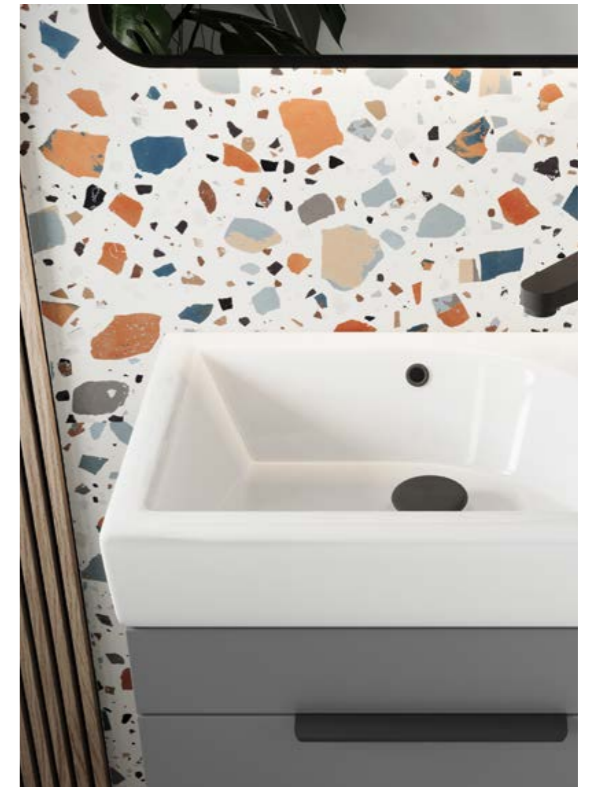

ESME AVAILABLE FINISHES

Esme offers a variety of stunning finishes to match any bathroom style. Choose from the sophisticated Matte Black, calming Matte Reed Green, or elegant Matte Dust Grey for a modern, minimalist look. For a more natural, warm aesthetic, the Davos Oak finish adds a touch of wood-like charm, while the Gloss White option provides a sleek, fresh feel that complements any decor.