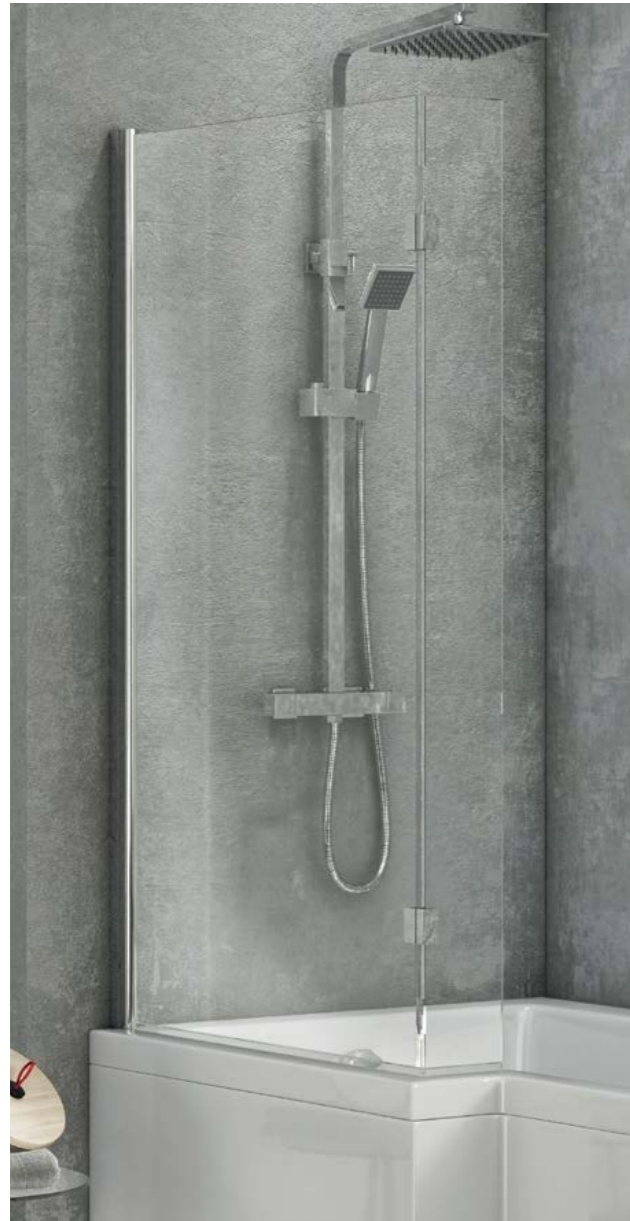

L SHAPE CHROME BATH SCREEN

6mm toughened safety glass.
10mm adjustment for easy installation and adjustment.
Clear high quality seal
Bright reflective polished Chrome profiles

Colour	Width (mm)	Price Inc VAT	Code
●	1400 x 825	£216.00	SCREEN003