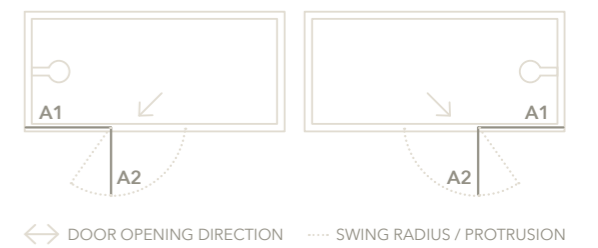

THALIA OUTWARD OPENING BATH SCREEN

- 1500mm Tall
- 20mm Adjustment for 'Out of True' Walls
- Up to 8mm thick toughened safety glass

OVERHEAD LAYOUT