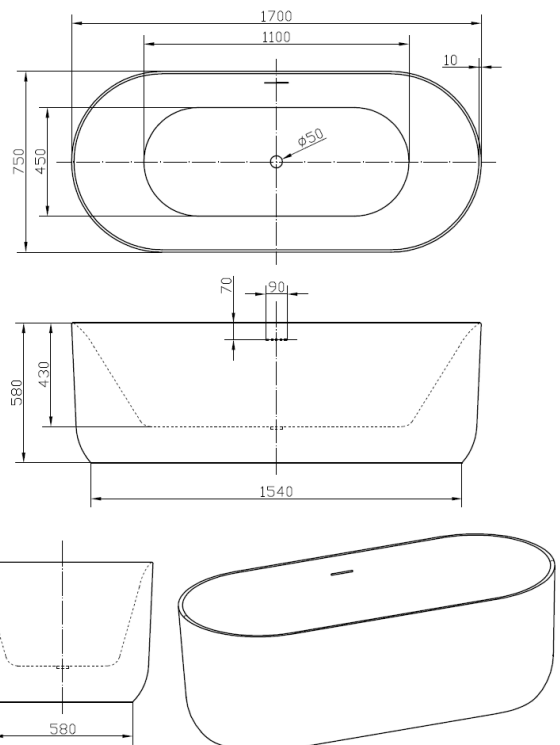

PRODUCT DATA SHEET

Eden Matt White Oval Bath 1700x800mm

Product Code: BATH-010

Product Name	BATH-010
Product Description	Eden Matt White Oval Bath 1700x800mm
Product Transportation	
Barcode	5060991204912
Country of origin	China
Commodity code	3922100000
Product Measurements	
Product Weight (KG)	40.00
Product Width (mm)	1700
Product Height (mm)	580
Product Depth (mm)	750
Primary Packed Measurements	
Packaged Weight	50
Packed Length	1740
Packed Width	830
Packed Height	620

General Information	
Construction Material	Acrylic
Installation type	Freestanding
Colour / Finish	Matt white
Bath Attributes	
Effective Bath Water Capacity	88L
Bath Volume Water Capacity	220L
Shape	Oval
Handed	Both
Bath Feet included	Yes
Supplied with Tap Holes	No
Height of Overflow / Soaking Depth	360
Internal Length Base (mm)	1100
Internal Width / Depth Base (mm)	450
Internal Height (mm)	430
Supplied with Front panel	N/a
Supplied with End panel	N/a
Compatible Panel Part Code	N/a

SCUDO
www.scudo.co.uk

WATER EFFICIENCY LABEL

≤62

≤68

≤74

≤80

≥80 **88l**

Product Code: BATH-010

Dimensions

(Measurements in mm)