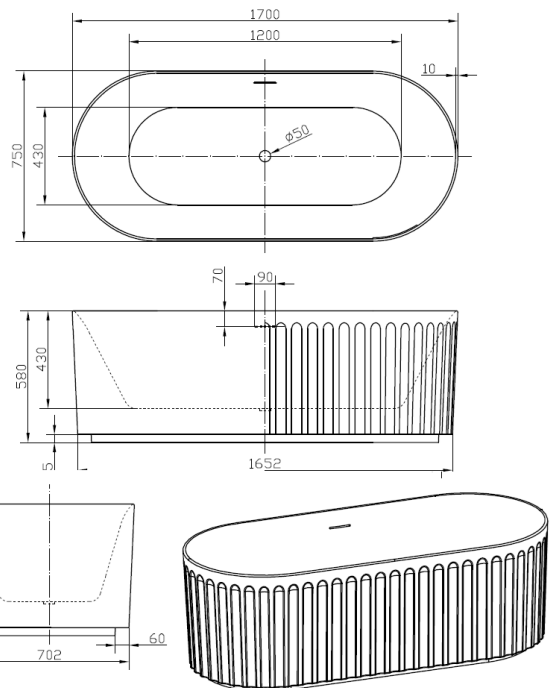

PRODUCT DATA SHEET

Lira Matt White Oval Fluted Bath 1700x7500mm

Product Code: BATH-011

SCUDO
BEAUTIFUL BATHROOMS

0330 124 7290

sales@scudo.co.uk www.scudo.co.uk

Scudo is the trading name of Harrison Bathrooms Ltd. Whilst we endeavour to ensure that the product information is accurate, we accept no liability for any information given. All images are for illustration purposes only. Product images and specifications are subject to change. Measurements are in millimetres and are nominal.

Product Name	BATH-011
Product Description	Lira Matt White Oval Fluted Bath 1700x750mm
Product Transportation	
Barcode	5060991204929
Country of origin	China
Commodity code	3922100000
Product Measurements	
Product Weight (KG)	45.000
Product Width (mm)	1700
Product Height (mm)	580
Product Depth (mm)	750
Primary Packed Measurements	
Packaged Weight	55
Packed Length	1740
Packed Width	830
Packed Height	630

General Information	
Construction Material	Acrylic
Installation type	Freestanding
Colour / Finish	Matt white
Bath Attributes	
Effective Bath Water Capacity	88L
Bath Volume Water Capacity	220L
Shape	Oval
Handed	Both
Bath Feet included	Yes
Supplied with Tap Holes	No
Height of Overflow / Soaking Depth	360
Internal Length Base (mm)	1200
Internal Width / Depth Base (mm)	430
Internal Height (mm)	430
Supplied with Front panel	N/a
Supplied with End panel	N/a
Compatible Panel Part Code	N/a

Dimensions

(Measurements in mm)

SCUDO
www.scudo.co.uk

WATER EFFICIENCY LABEL

≤62

≤68

≤74

≤80