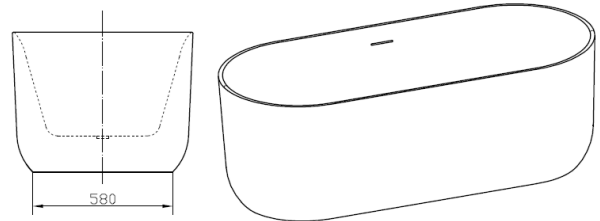

PRODUCT DATA SHEET

Eden Matt Stone Oval Bath 1700x800mm

Product Code: BATH-013

SCUDO
BEAUTIFUL BATHROOMS

0330 124 7290

sales@scudo.co.uk www.scudo.co.uk

Scudo is the trading name of Harrison Bathrooms Ltd. Whilst we endeavour to ensure that the product information is accurate, we accept no liability for any information given. All images are for illustration purposes only. Product images and specification are subject to change. Measurements are in millimetres and are nominal.

Product Name	BATH-013
Product Description	Eden Matt Stone Oval Bath 1700x800mm
Product Transportation	
Barcode	5060991204943
Country of origin	China
Commodity code	3922100000
Product Measurements	
Product Weight (KG)	40.000
Product Width (mm)	1700
Product Height (mm)	580
Product Depth (mm)	750
Primary Packed Measurements	
Packaged Weight	50
Packed Length	1740
Packed Width	830
Packed Height	620

General Information	
Construction Material	Acrylic
Installation type	Freestanding
Colour / Finish	Matt Stone
Bath Attributes	
Effective Bath Water Capacity	88L
Bath Volume Water Capacity	220L
Shape	Oval
Handed	Both
Bath Feet included	Yes
Supplied with Tap Holes	No
Height of Overflow / Soaking Depth	360
Internal Length Base (mm)	1100
Internal Width / Depth Base (mm)	450
Internal Height (mm)	430
Supplied with Front panel	N/a
Supplied with End panel	N/a
Compatible Panel Part Code	N/a

Dimensions

(Measurements in mm)

SCUDO
www.scudo.co.uk

WATER EFFICIENCY LABEL

≤62

≤68

≤74

≤80