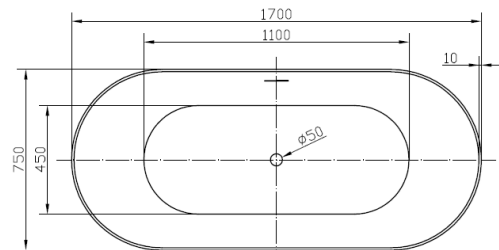

PRODUCT DATA SHEET

Eden Matt Stone Oval Bath 1700x800mm

Product Code: BATH-013

SCUDO
BEAUTIFUL BATHROOMS

0330 124 7290

sales@scudo.co.uk www.scudo.co.uk

Scudo is the trading name of Harrison Bathrooms Ltd. Whilst we endeavour to ensure that the product information is accurate, we accept no liability for any information given. All images are for illustration purposes only. Product images and specification are subject to change. Measurements are in millimetres and are nominal.

Product Name	BATH-013
Product Description	Eden Matt Stone Oval Bath 1700x800mm
Product Transportation	
Barcode	5060991204943
Country of origin	China
Commodity code	3922100000
Product Measurements	
Product Weight (KG)	40.000
Product Width (mm)	1700
Product Height (mm)	580
Product Depth (mm)	750
Primary Packed Measurements	
Packaged Weight	50
Packed Length	1740
Packed Width	830
Packed Height	620

General Information	
Construction Material	Acrylic
Installation type	Freestanding
Colour / Finish	Matt Stone
Bath Attributes	
Effective Bath Water Capacity	88L
Bath Volume Water Capacity	220L
Shape	Oval
Handed	Both
Bath Feet included	Yes
Supplied with Tap Holes	No
Height of Overflow / Soaking Depth	360
Internal Length Base (mm)	1100
Internal Width / Depth Base (mm)	450
Internal Height (mm)	430
Supplied with Front panel	N/a
Supplied with End panel	N/a
Compatible Panel Part Code	N/a

Dimensions

(Measurements in mm)

SCUDO
www.scudo.co.uk

WATER EFFICIENCY LABEL

≤62

≤68

≤74

≤80