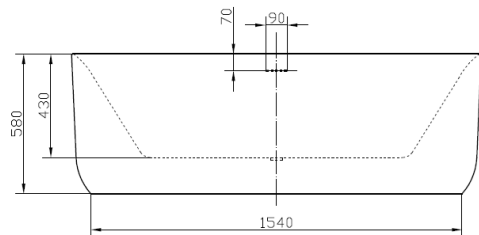

Product Name	BATH-013
Product Description	Eden Matt Stone Oval Bath 1700x800mm
Product Transportation	
Barcode	5060991204943
Country of origin	China
Commodity code	3922100000
Product Measurements	
Product Weight (KG)	40.000
Product Width (mm)	1700
Product Height (mm)	580
Product Depth (mm)	750
Primary Packed Measurements	
Packaged Weight	50
Packed Length	1740
Packed Width	830
Packed Height	620

General Information	
Construction Material	Acrylic
Installation type	Freestanding
Colour / Finish	Matt Stone
Bath Attributes	
Effective Bath Water Capacity	88L
Bath Volume Water Capacity	220L
Shape	Oval
Handed	Both
Bath Feet included	Yes
Supplied with Tap Holes	No
Height of Overflow / Soaking Depth	360
Internal Length Base (mm)	1100
Internal Width / Depth Base (mm)	450
Internal Height (mm)	430
Supplied with Front panel	N/a
Supplied with End panel	N/a
Compatible Panel Part Code	N/a

Dimensions

(Measurements in mm)

SCUDO
www.scudo.co.uk

WATER EFFICIENCY LABEL

≤62

≤68

≤74

≤80