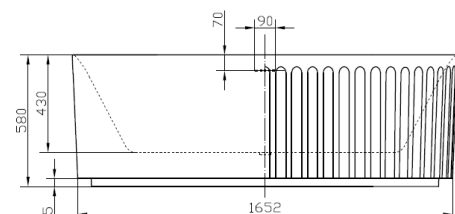

Product Name	BATH-014
Product Description	Lira Matt Stone Oval Fluted Bath 1700x750mm
Product Transportation	
Barcode	5060991204950
Country of origin	China
Commodity code	3922100000
Product Measurements	
Product Weight (KG)	45.000
Product Width (mm)	1700
Product Height (mm)	580
Product Depth (mm)	750
Primary Packed Measurements	
Packaged Weight	55
Packed Length	1740
Packed Width	830
Packed Height	630

General Information	
Construction Material	Acrylic
Installation type	Freestanding
Colour / Finish	Matt Stone
Bath Attributes	
Effective Bath Water Capacity	88L
Bath Volume Water Capacity	220L
Shape	Oval
Handed	Both
Bath Feet included	Yes
Supplied with Tap Holes	No
Height of Overflow / Soaking Depth	360
Internal Length Base (mm)	1200
Internal Width / Depth Base (mm)	430
Internal Height (mm)	430
Supplied with Front panel	N/a
Supplied with End panel	N/a
Compatible Panel Part Code	N/a

SCUDO
www.scudo.co.uk

WATER EFFICIENCY LABEL

≤62

≤68

≤74

≤80

≥80

88l

Dimensions

(Measurements in mm)