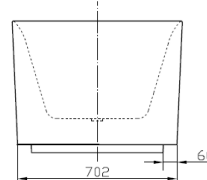

Product Name	BATH-014
Product Description	Lira Matt Stone Oval Fluted Bath 1700x750mm
Product Transportation	
Barcode	5060991204950
Country of origin	China
Commodity code	3922100000
Product Measurements	
Product Weight (KG)	45.000
Product Width (mm)	1700
Product Height (mm)	580
Product Depth (mm)	750
Primary Packed Measurements	
Packaged Weight	55
Packed Length	1740
Packed Width	830
Packed Height	630

General Information	
Construction Material	Acrylic
Installation type	Freestanding
Colour / Finish	Matt Stone
Bath Attributes	
Effective Bath Water Capacity	88L
Bath Volume Water Capacity	220L
Shape	Oval
Handed	Both
Bath Feet included	Yes
Supplied with Tap Holes	No
Height of Overflow / Soaking Depth	360
Internal Length Base (mm)	1200
Internal Width / Depth Base (mm)	430
Internal Height (mm)	430
Supplied with Front panel	N/a
Supplied with End panel	N/a
Compatible Panel Part Code	N/a

SCUDO
www.scudo.co.uk

WATER EFFICIENCY LABEL

≤62

≤68

≤74

≤80

≥80

88l

Dimensions

(Measurements in mm)