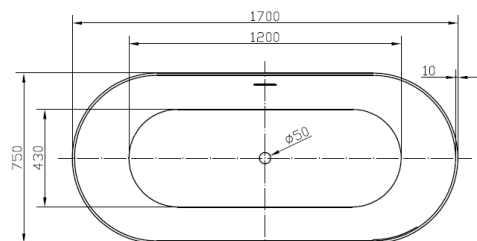

Product Name	BATH-014
Product Description	Lira Matt Stone Oval Fluted Bath 1700x750mm
Product Transportation	
Barcode	5060991204950
Country of origin	China
Commodity code	3922100000
Product Measurements	
Product Weight (KG)	45.000
Product Width (mm)	1700
Product Height (mm)	580
Product Depth (mm)	750
Primary Packed Measurements	
Packaged Weight	55
Packed Length	1740
Packed Width	830
Packed Height	630

General Information	
Construction Material	Acrylic
Installation type	Freestanding
Colour / Finish	Matt Stone
Bath Attributes	
Effective Bath Water Capacity	88L
Bath Volume Water Capacity	220L
Shape	Oval
Handed	Both
Bath Feet included	Yes
Supplied with Tap Holes	No
Height of Overflow / Soaking Depth	360
Internal Length Base (mm)	1200
Internal Width / Depth Base (mm)	430
Internal Height (mm)	430
Supplied with Front panel	N/a
Supplied with End panel	N/a
Compatible Panel Part Code	N/a

SCUDO
www.scudo.co.uk

WATER EFFICIENCY LABEL

≤62

≤68

≤74

≤80

≥80

88l

Dimensions

(Measurements in mm)