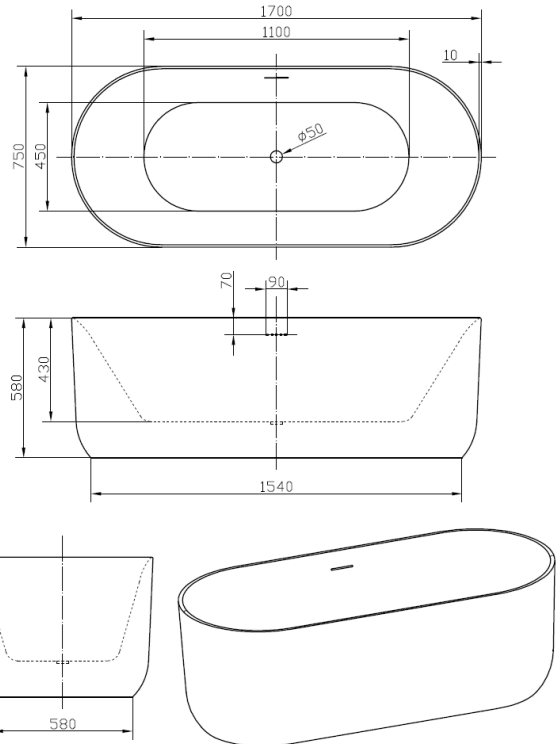

PRODUCT DATA SHEET

Eden Matt Clay Oval Bath 1700x800mm

Product Code: BATH-016

SCUDO
BEAUTIFUL BATHROOMS

0330 124 7290

sales@scudo.co.uk www.scudo.co.uk

Scudo is the trading name of Harrison Bathrooms Ltd. Whilst we endeavour to ensure that the product information is accurate, we accept no liability for any information given. All images are for illustration purposes only. Product images and specification are subject to change. Measurements are in millimetres and are nominal.

Product Name	BATH-016
Product Description	Eden Matt Clay Oval Bath 1700x800mm
Product Transportation	
Barcode	5060991204974
Country of origin	China
Commodity code	3922100000
Product Measurements	
Product Weight (KG)	40.000
Product Width (mm)	1700
Product Height (mm)	580
Product Depth (mm)	750
Primary Packed Measurements	
Packaged Weight	50
Packed Length	1740
Packed Width	830
Packed Height	620

General Information	
Construction Material	Acrylic
Installation type	Freestanding
Colour / Finish	Matt Clay
Bath Attributes	
Effective Bath Water Capacity	88L
Bath Volume Water Capacity	220L
Shape	Oval
Handed	Both
Bath Feet included	Yes
Supplied with Tap Holes	No
Height of Overflow / Soaking Depth	360
Internal Length Base (mm)	1100
Internal Width / Depth Base (mm)	450
Internal Height (mm)	430
Supplied with Front panel	N/a
Supplied with End panel	N/a
Compatible Panel Part Code	N/a

Dimensions

(Measurements in mm)

SCUDO
www.scudo.co.uk

WATER EFFICIENCY LABEL

≤62

≤68

≤74

≤80