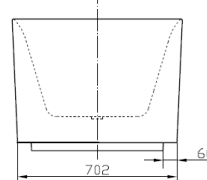

Product Name	BATH-017
Product Description	Lira Matt Clay Oval Fluted Bath 1700x800mm
Product Transportation	
Barcode	5060991204981
Country of origin	China
Commodity code	3922100000
Product Measurements	
Product Weight (KG)	45.000
Product Width (mm)	1700
Product Height (mm)	580
Product Depth (mm)	750
Primary Packed Measurements	
Packaged Weight	55
Packed Length	1740
Packed Width	830
Packed Height	630

General Information	
Construction Material	Acrylic
Installation type	Freestanding
Colour / Finish	Matt Clay
Bath Attributes	
Effective Bath Water Capacity	88L
Bath Volume Water Capacity	220L
Shape	Oval
Handed	Both
Bath Feet included	Yes
Supplied with Tap Holes	No
Height of Overflow / Soaking Depth	360
Internal Length Base (mm)	1200
Internal Width / Depth Base (mm)	430
Internal Height (mm)	430
Supplied with Front panel	N/a
Supplied with End panel	N/a
Compatible Panel Part Code	N/a

**SCUDO**  
www.scudo.co.uk

**WATER EFFICIENCY LABEL**

≤62

≤68

≤74

≤80

≥80

88l

## Dimensions

(Measurements in mm)