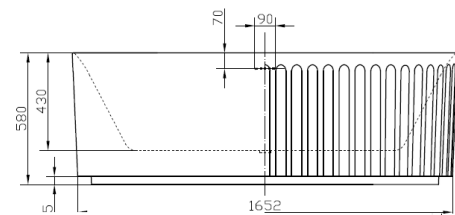

Product Name	BATH-017
Product Description	Lira Matt Clay Oval Fluted Bath 1700x800mm
Product Transportation	
Barcode	5060991204981
Country of origin	China
Commodity code	3922100000
Product Measurements	
Product Weight (KG)	45.000
Product Width (mm)	1700
Product Height (mm)	580
Product Depth (mm)	750
Primary Packed Measurements	
Packaged Weight	55
Packed Length	1740
Packed Width	830
Packed Height	630

General Information	
Construction Material	Acrylic
Installation type	Freestanding
Colour / Finish	Matt Clay
Bath Attributes	
Effective Bath Water Capacity	88L
Bath Volume Water Capacity	220L
Shape	Oval
Handed	Both
Bath Feet included	Yes
Supplied with Tap Holes	No
Height of Overflow / Soaking Depth	360
Internal Length Base (mm)	1200
Internal Width / Depth Base (mm)	430
Internal Height (mm)	430
Supplied with Front panel	N/a
Supplied with End panel	N/a
Compatible Panel Part Code	N/a

**SCUDO**  
www.scudo.co.uk

**WATER EFFICIENCY LABEL**

≤62

≤68

≤74

≤80

≥80

88l

## Dimensions

(Measurements in mm)