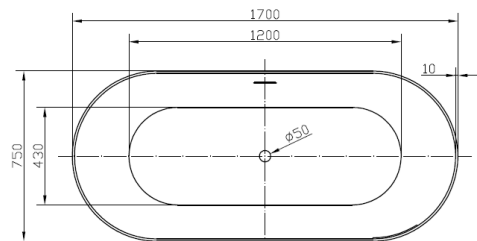

Product Name	BATH-017
Product Description	Lira Matt Clay Oval Fluted Bath 1700x800mm
Product Transportation	
Barcode	5060991204981
Country of origin	China
Commodity code	3922100000
Product Measurements	
Product Weight (KG)	45.000
Product Width (mm)	1700
Product Height (mm)	580
Product Depth (mm)	750
Primary Packed Measurements	
Packaged Weight	55
Packed Length	1740
Packed Width	830
Packed Height	630

General Information	
Construction Material	Acrylic
Installation type	Freestanding
Colour / Finish	Matt Clay
Bath Attributes	
Effective Bath Water Capacity	88L
Bath Volume Water Capacity	220L
Shape	Oval
Handed	Both
Bath Feet included	Yes
Supplied with Tap Holes	No
Height of Overflow / Soaking Depth	360
Internal Length Base (mm)	1200
Internal Width / Depth Base (mm)	430
Internal Height (mm)	430
Supplied with Front panel	N/a
Supplied with End panel	N/a
Compatible Panel Part Code	N/a

**SCUDO**  
www.scudo.co.uk

**WATER EFFICIENCY LABEL**

≤62

≤68

≤74

≤80

≥80

88l

## Dimensions

(Measurements in mm)