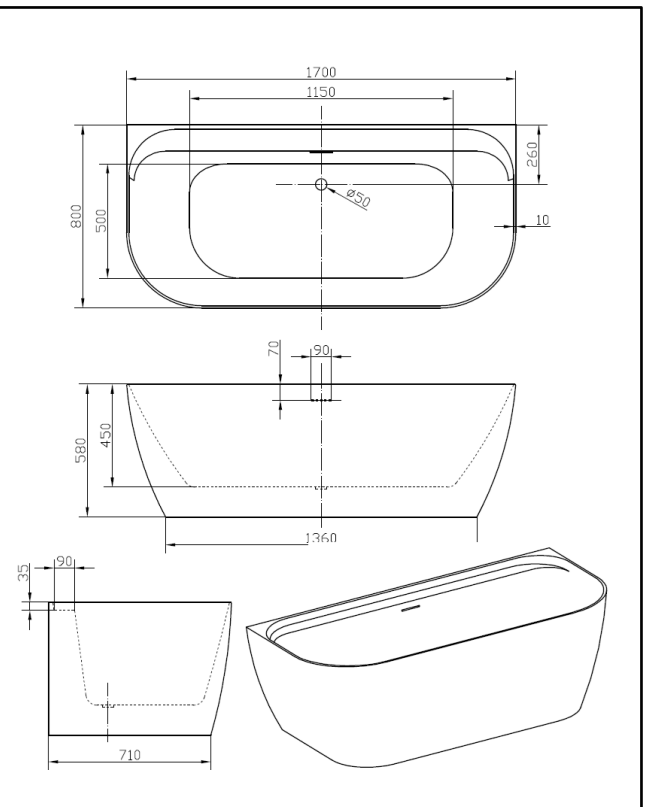

## Bay Matt Clay BTW Bath 1700x800mm

Product Code: BATH-018

**SCUDO**  
BEAUTIFUL BATHROOMS

0330 124 7290

sales@scudo.co.uk [www.scudo.co.uk](http://www.scudo.co.uk)

Scudo is the trading name of Harrison Bathrooms Ltd. Whilst we endeavour to ensure that the product information is accurate, we accept no liability for any information given. All images are for illustration purposes only. Product images and specification are subject to change. Measurements are in millimetres and are nominal.

Product Name	BATH-018
Product Description	Bay Matt Clay BTW Bath 1700x800mm
Product Transportation	
Barcode	5060991204998
Country of origin	China
Commodity code	3922100000
Product Measurements	
Product Weight (KG)	45.000
Product Width (mm)	1700
Product Height (mm)	580
Product Depth (mm)	800
Primary Packed Measurements	
Packaged Weight	55
Packed Length	1740
Packed Width	830
Packed Height	620

General Information	
Construction Material	Acrylic
Installation type	Freestanding
Colour / Finish	Matt Clay
Bath Attributes	
Effective Bath Water Capacity	84L
Bath Volume Water Capacity	210L
Shape	D Shape
Handed	Both
Bath Feet included	Yes
Supplied with Tap Holes	No
Height of Overflow / Soaking Depth	380
Internal Length Base (mm)	1150
Internal Width / Depth Base (mm)	500
Internal Height (mm)	450
Supplied with Front panel	N/a
Supplied with End panel	N/a
Compatible Panel Part Code	N/a

**Dimensions**  
(Measurements in mm)

**SCUDO**  
www.scudo.co.uk