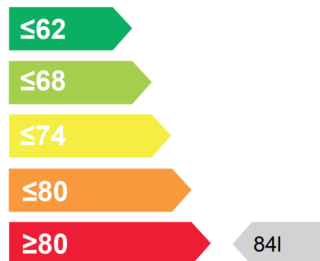

WATER EFFICIENCY LABEL

Product Code: BATH-018

LIFETIME GUARANTEE

We are confident in our products and we want our customer to be, we proudly give a lifetime guarantee on our taps and showers. further details can be found on our website.