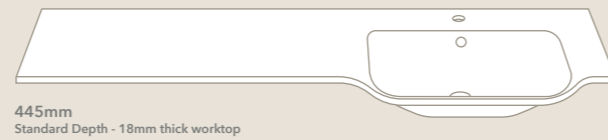

445mm
Standard Depth - 18mm thick worktop

445mm
Standard Depth - 18mm thick worktop

Standard Fitted Basin 445mm - Right

Code	Size (mm)	Price
FITTED-BASINRIGHT-1244X445	1244X445	£460.00
FITTED-BASINRIGHT-1544X445	1544X445	£520.00