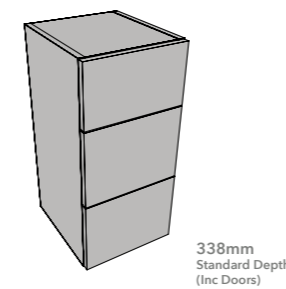

Carcass	Standard Depth
Oak	BDC3-01
Matte Dark Grey	BDC3-02
Carcass Price:	£339.00

DOOR, DRAWER & CARCASSES

300 DRAWER UNIT

300mm Width x 640mm Height (Excl Feet) - Optional Adjustable Feet 150-175
Option to install Floor Standing or Wall Hung - 18mm Thick Doors & Carcass