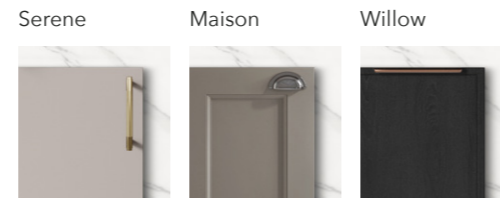

PLINTHS & WALL ENDS

STANDARD BASE END PANEL

340mm Width x 800mm Height
18mm Thick Doors & Carcass

Serene

Gloss White	BDEND-GLWS
Matte Grey	BDEND-MDGS
Supermatte Stone Grey	BDEND-STOS

Maison

Painted Oak Dark Grey	BDEND-PODG
Painted Oak Mussel	BDEND-POM
Supermatte Stone Grey	BDEND-STOS
Supermatte Indigo	BDEND-IND

Willow

Antique Rose	BDEND-SSROSE
Supermatte Cashmere	BDEND-SSCM
Heritage Green	BDEND-SSHGR
Marine Blue	BDEND-SSMB
Painted Oak Legno Black	BDEND-SSLB

Panel Price: **£117.00**

SLIMLINE BASE END PANEL

220mm Width x 800mm Height
18mm Thick Doors & Carcass

Serene

Gloss White	BNEND-GLWS
Matte Grey	BNEND-MDGS
Supermatte Stone Grey	BNEND-STOS

Maison

Painted Oak Dark Grey	BNEND-PODG
Painted Oak Mussel	BNEND-POM
Supermatte Stone Grey	BNEND-STOS
Supermatte Indigo	BNEND-IND

Willow

Antique Rose	BNEND-SSROSE
Supermatte Cashmere	BNEND-SSCM
Heritage Green	BNEND-SSHGR
Marine Blue	BNEND-SSMB
Painted Oak Legno Black	BNEND-SSLB

Panel Price: **£91.00**

STANDARD TALL END PANEL

340mm Width x 2000mm Height
18mm Thick Doors & Carcass

Serene

Gloss White	TDEND-GLWS
Matte Grey	TDEND-MDGS
Supermatte Stone Grey	TDEND-STOS

Maison

Painted Oak Dark Grey	TDEND-PODG
Painted Oak Mussel	TDEND-POM
Supermatte Stone Grey	TDEND-STOS
Supermatte Indigo	TDEND-IND

Willow

Antique Rose	TDEND-SSROSE
Supermatte Cashmere	TDEND-SSCM
Heritage Green	TDEND-SSHGR
Marine Blue	TDEND-SSMB
Painted Oak Legno Black	TDEND-SSLB

Panel Price: **£252.00**

PLINTHS & WALL ENDS