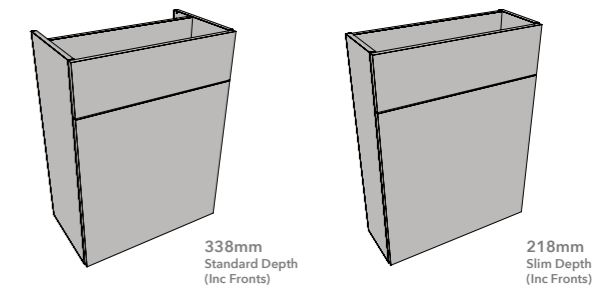

Carcass	Standard Depth	Slim Depth
Oak	BDG5-01	BNG5-01
Matte Dark Grey	BDG5-02	BNG5-02
Carcass Price:	£312.00	£298.00

600 WC UNITS

600mm Width x 800mm Height - 18mm Thick Doors & Carcass

Serene

Gloss White	BNF6-GLWS
Matte Grey	BNF6-MDGS
Supermatte Stone Grey	BNF6-STOS