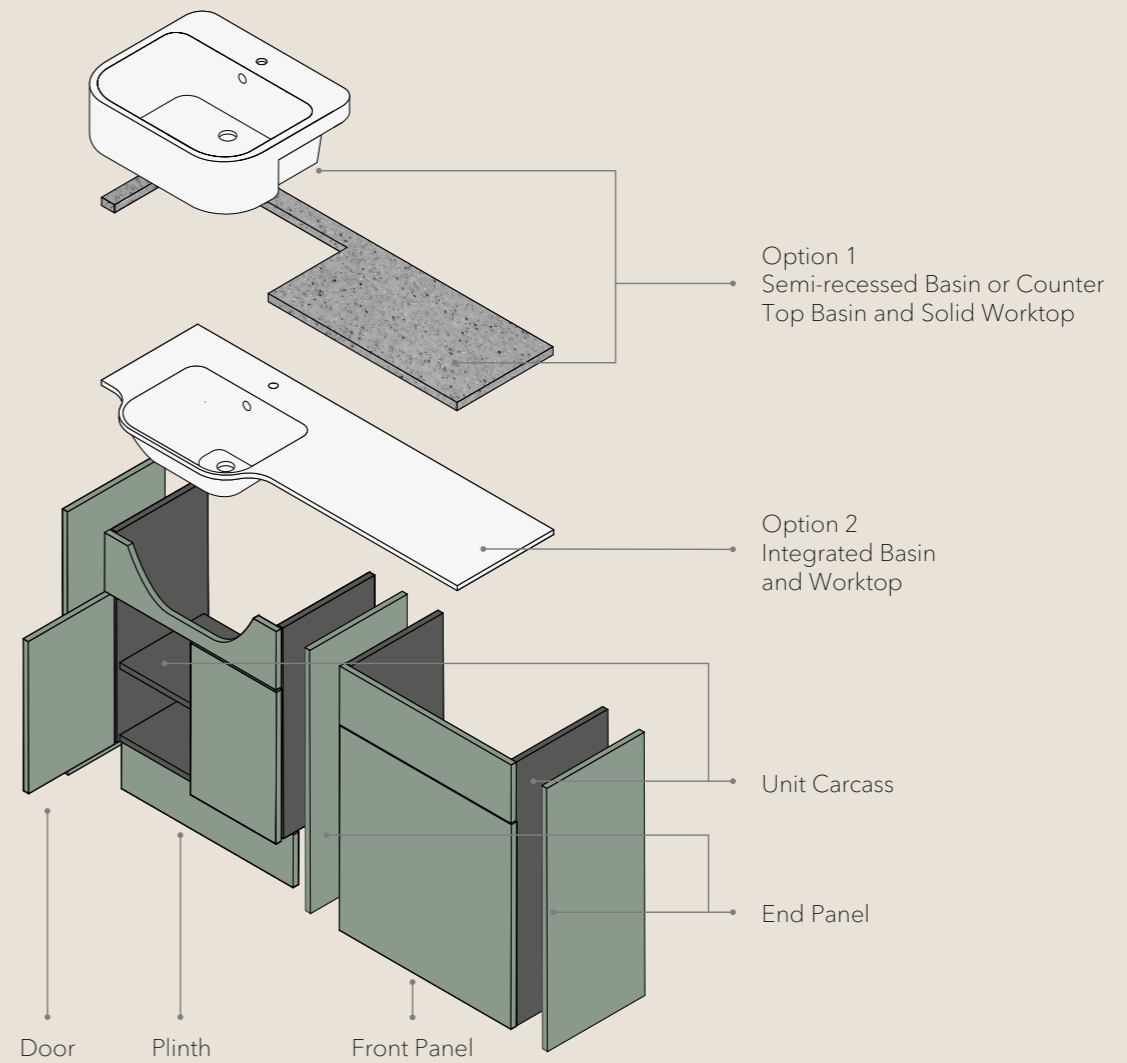

CONCEALING PIPEWORK

Pipework is essential for a functioning bathroom, however it can be unsightly unless it's concealed. When you choose our fitted furniture, you can hide any pipes behind units, whether they run along skirting boards or up walls.

The furniture is designed with a plinth height of 160mm, so even soil pipes can run under the units. In addition, units feature a void at the back that allows pipes to run along the walls while keeping them concealed. To make this operate effectively, your fitter will notch out the side panel of the unit where the pipe travels.