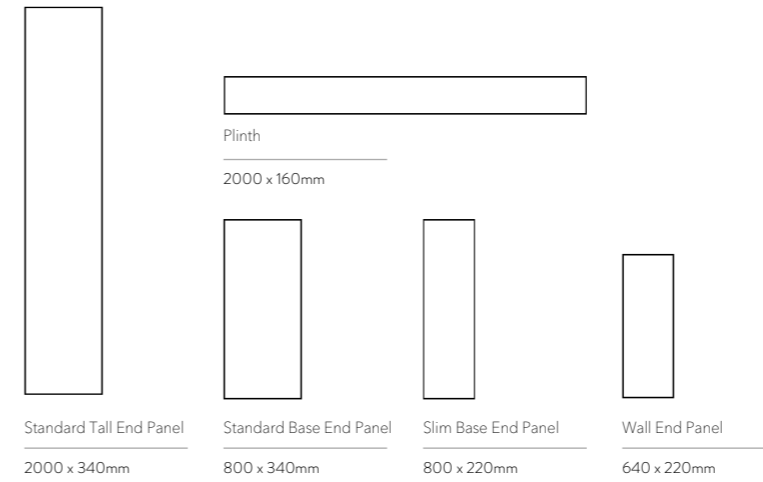

End Panels and Plinths

All end panels and plinths are 18mm thick

Please be aware cutting of end panels and plinths may be required when fitting