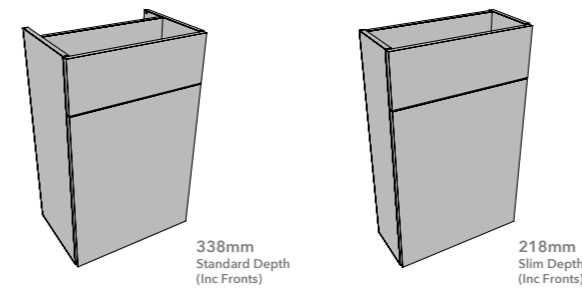

Carcass	Standard Depth	Slim Depth
Oak	BDA6-01	BNA6-01
Matte Dark Grey	BDA6-02	BNA6-02
Carcass Price:	£294.00	£270.00

WC UNITS & CARCASSES

500 WC UNITS

500mm Width x 800mm Height - 18mm Thick Doors & Carcass