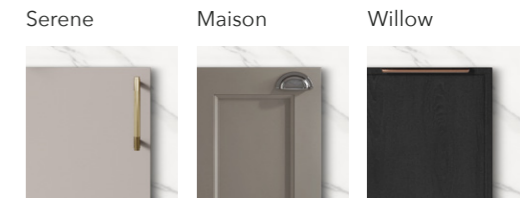

WC UNITS & CARCASSES