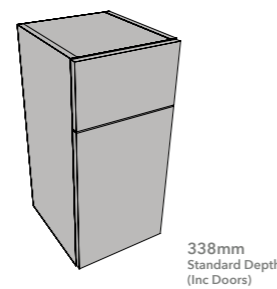

Door Price:	£95.00
-------------	---------------

Carcass	Standard Depth	Slim Depth
Oak	BDB3-01	BNB3-01
Matte Dark Grey	BDB3-02	BNB3-02
Carcass Price:	£287.00	£276.00

300 DRAWER & DOOR UNIT

300mm Width x 640mm Height (Excl Feet) - Optional Adjustable Feet 150-175
Option to install Floor Standing or Wall Hung - 18mm Thick Doors & Carcass