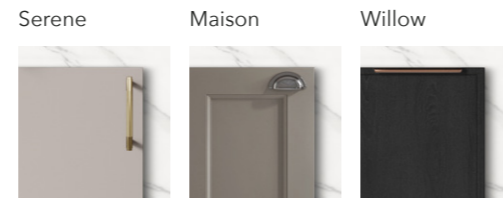

CABINETS & CARCASSES