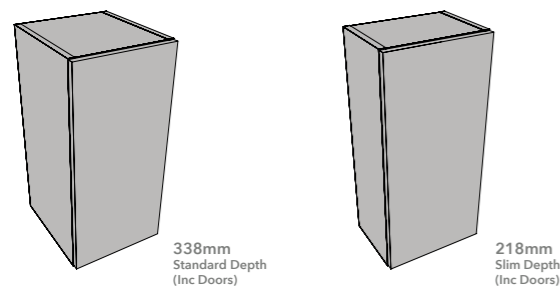

300 DOOR UNITS

300mm Width x 640mm Height (Excl Feet) - Optional Adjustable Feet 150-175
Option to install Floor Standing or Wall Hung - 18mm Thick Doors & Carcass

Serene

Gloss White	BNB3-GLWS
Matte Grey	BNB3-MDGS
Supermatte Stone Grey	BNB3-STOS