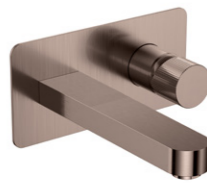

Koko Wall Mounted Basin Mixer
Operating Pressure 1.0 Bar
Waste not included

Colour	Code
●	KO-004
●	KO-014
●	KO-024
●	KO-034