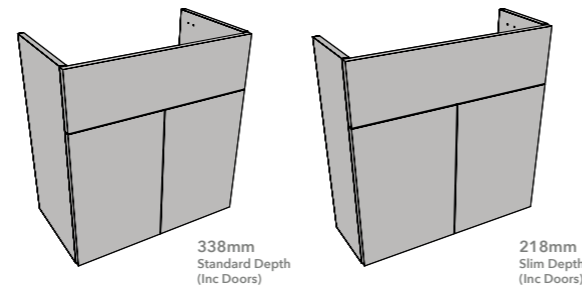

Carcass	Standard Depth	Slim Depth
Oak	BDA5-01	BNA5-01
Matte Dark Grey	BDA5-02	BNA5-02
Carcass Price:	£284.00	£260.00

600 BASIN CABINETS

600mm Width x 640mm Height (Excl Feet) - Optional Adjustable Feet 150-175
Option to install Floor Standing or Wall Hung - 18mm Thick Doors & Carcass