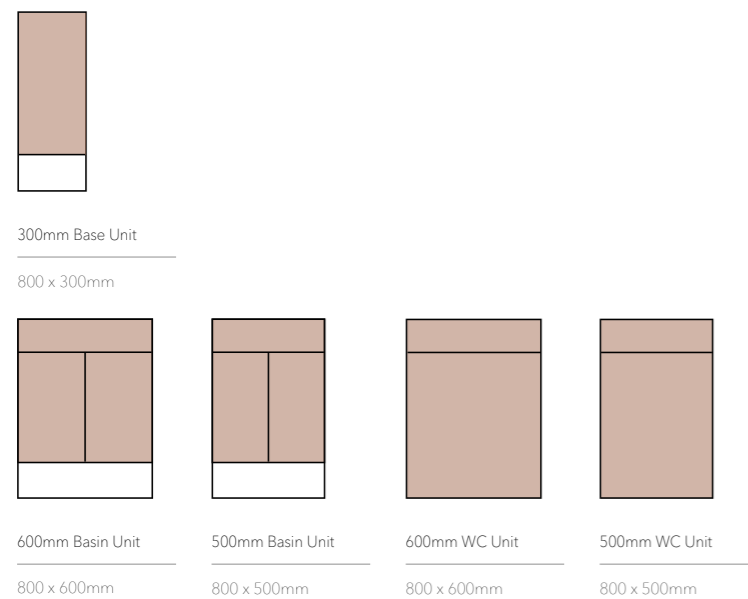

CABINET OVERVIEW

The fitted carcass will determine whether a unit is a standard or slim depth.

Standard Unit Option

All slim cabinets measure 640mm high (or 800mm including legs) and 320mm deep (338mm including the door). The Tower Unit is taller at 1910mm high, and the WC Units have a height of 800mm.

Slim Unit Option

All slim cabinets measure 640mm high (or 800mm including legs) and 200mm deep (218mm including the door). The Tower Unit is taller at 1910mm high, and the WC Units have a height of 800mm.