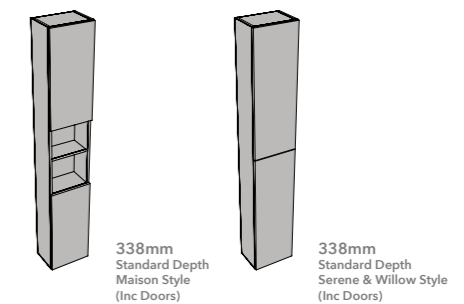

Carcass	Standard Depth
Oak	BDD3-01
Matte Dark Grey	BDD3-02
Carcass Price:	£535.00

300 TOWER UNIT

300mm Width x 1750mm Height (Excl Feet) - Optional Adjustable Feet 150-175
Option to install Floor Standing or Wall Hung - 18mm Thick Doors & Carcass