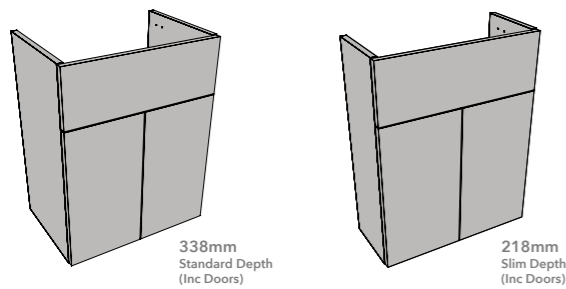

DEIA010

Flush Button

SQUARE-CISTERN-BRASS

CABINETS & CARCASSES

500 BASIN CABINETS

500mm Width x 640mm Height (Excl Feet) - Optional Adjustable Feet 150-175
Option to install Floor Standing or Wall Hung - 18mm Thick Doors & Carcass